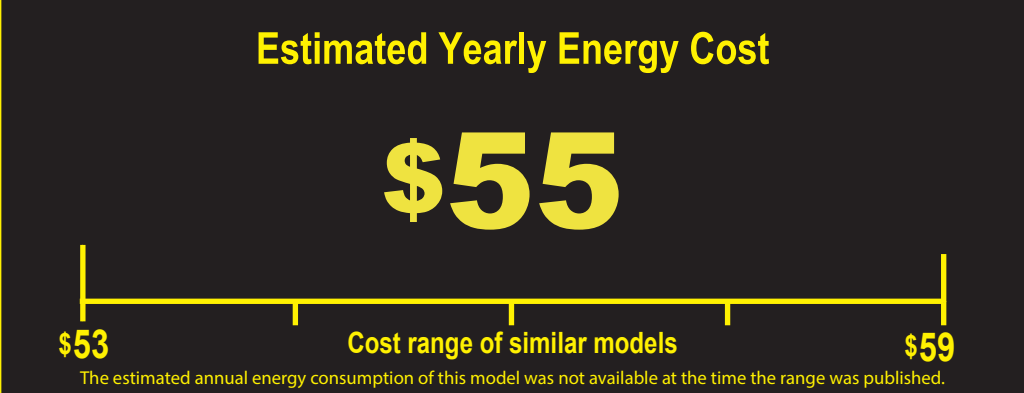

## Upright Freezer

- Automatic defrost
- Automatic icemaker
- without through-the-door ice service

Brand: KOOLMORE  
 Model: KM-PRC-F18  
 Capacity: 8.6 Cubic Feet

**Compare ONLY to other labels with yellow numbers.**  
 Labels with yellow numbers are based on the same test procedures.