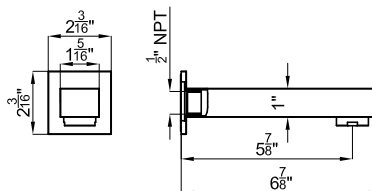

Description

- Tub spout 1/2"
- 6-15/16" spout reach
- Flow rate 7 gpm@43.5psi

Finish

chrome
100232007

Certifications and quality characteristics

Technical drawing

Dimensions in inches

Noken does not guarantee the supply of discontinued items