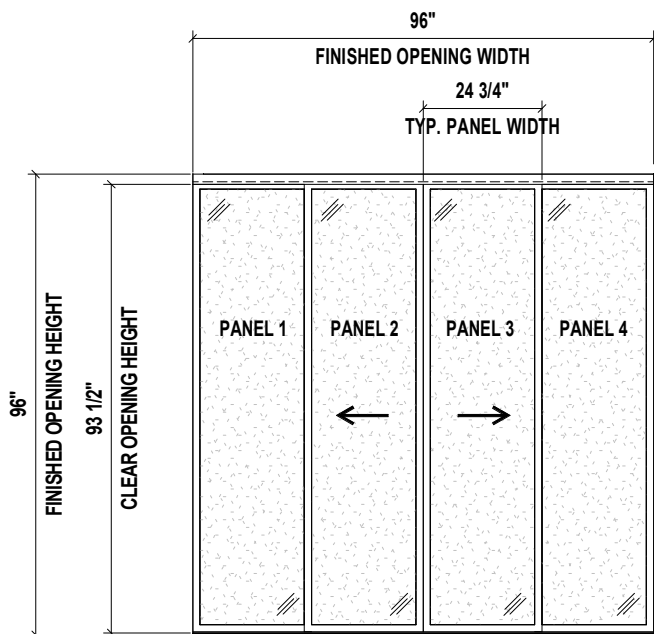

CLOSED POSITION

OPEN POSITION

TOP VIEW

SIDE VIEW

FRONT VIEW

3D VIEW

Aluminum Frame
FTS Frame Size: 1 1/2"

- Finish:
- Black - SD9696CF4BK
 - Charcoal - SD9696CF4CH
 - Silver - SD9696CF4SL
 - Walnut - SD9696CF4WH
 - Wenge - SD9696CF4WN
 - White - SD9696CF4WT

Glass: Frosted

4 - PANEL FROSTED GLASS SLIDING ROOM DIVIDER 96" X 96"