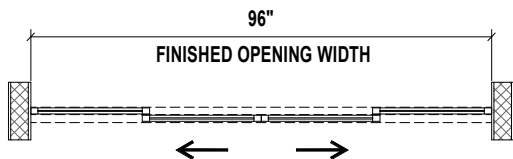

CLOSED POSITION

OPEN POSITION

TOP VIEW

SIDE VIEW

FRONT VIEW

3D VIEW

Aluminum Frame
FTS Frame Size: 1 1/2"

- Finish:
- Black - SD9696CF4BK
 - Charcoal - SD9696CF4CH
 - Silver - SD9696CF4SL
 - Walnut - SD9696CF4WH
 - Wenge - SD9696CF4WN
 - White - SD9696CF4WT

Glass: Frosted

4 - PANEL FROSTED GLASS SLIDING ROOM DIVIDER 96" X 96"