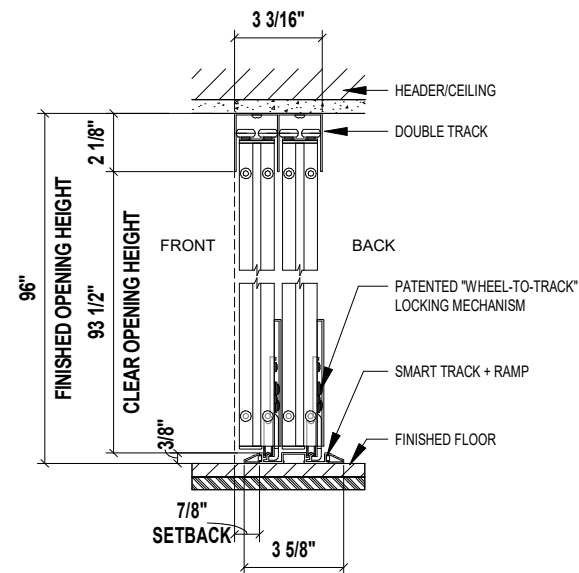

CLOSED POSITION

OPEN POSITION

TOP VIEW

SIDE VIEW

FRONT VIEW

3D VIEW

Aluminum Frame
FTS Frame Size: 1 1/2"

- Finish:
- Black - SD9696CF4BK
 - Charcoal - SD9696CF4CH
 - Silver - SD9696CF4SL
 - Walnut - SD9696CF4WH
 - Wenge - SD9696CF4WN
 - White - SD9696CF4WT

Glass: Frosted

4 - PANEL FROSTED GLASS SLIDING ROOM DIVIDER 96" X 96"