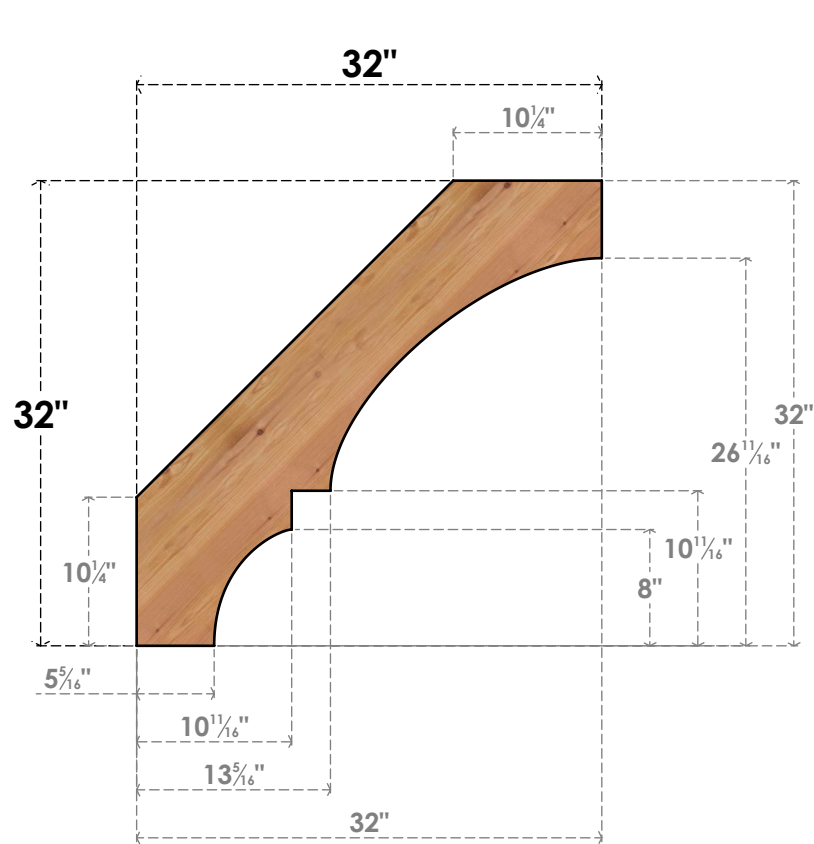

BRC06X32X32BOA00SWR

5 1/2"W X 32"D X 32"H BALBOA SMOOTH BRACE, WESTERN RED CEDAR

SIDE

FRONT

EKENA MILLWORK
2300 WEST MAIN ST.
CLARKSVILLE, TX 75426
TOLL FREE: 866-607-0453
WWW.EKENAMILLWORK.COM

NOTES

1. INSTALLATION TO BE COMPLETED IN ACCORDANCE WITH MANUFACTURER'S SPECIFICATIONS.
2. DRAWING MAY NOT BE TO SCALE
3. THIS DRAWING IS INTENDED FOR DESIGN AND PLANNING PURPOSES ONLY.
4. ALL INFORMATION CONTAINED HEREIN WAS CURRENT AT THE TIME OF DEVELOPMENT BUT MUST BE REVIEWED AND APPROVED BY THE PRODUCT MANUFACTURER TO BE CONSIDERED ACCURATE.
5. PRODUCTS ARE NOT KILN DRIED. THIS ITEM IS UNIQUE AND WILL CONTAIN THE NATURAL VARIATIONS THAT THE WOOD SPECIES OFFERS. THIS MAY RESULT IN VARIATIONS UP TO 1/4"