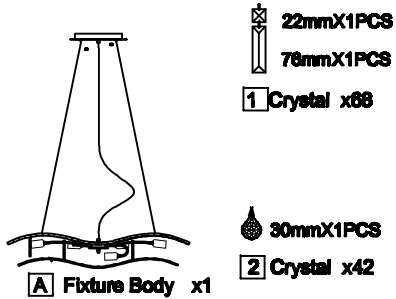

# Assembly Instruction Sheet

**Tools Required:** Flathead screwdriver, Phillips screwdriver, pliers, wire cutters, wire strippers, electrical tape, safety glasses.  
**Light Source:** (5) E12 MAX 60W (Not include).  
**Estimated Assembly Time:** 10-20 minutes  
**Preparation:** Identify and inspect all parts before beginning installation. Check package content list and diagrams below to be sure all parts are present. If any parts are missing or damaged, do not attempt to assemble, install, or operate the fixture. Contact customer service for replacement parts.

## Hardware Contents

PART	DESCRIPTION	QUANTITY
BB	Wire nut	2pcs
CC	Outlet Box Screw	2pcs