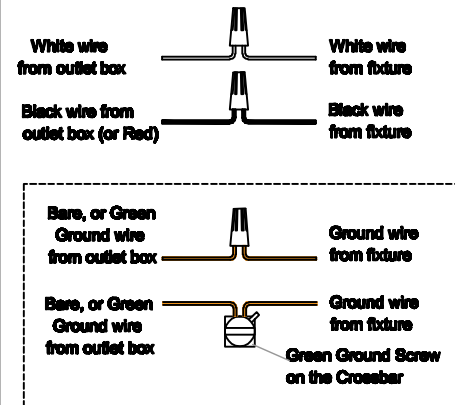

## STEP 4- Install Ceiling Canopy to Ceiling

Figure 4

## STEP 3 - Wire Connections

A. Use standard wire connectors (not included) to make all wire connections. Twist connectors until wires are tightly joined together. Wrap each connection with approved electrical tape and carefully stuff all the connected wire into the Outlet Box.

Figure 3

## STEP 5 - Install Crystal , Bulbs.

Figure 5