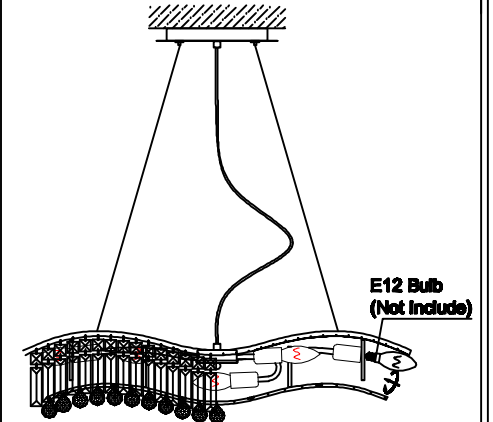

## STEP 1- Release Mounting bracket from Ceiling Canopy .

Figure 1

## STEP 2 - Attach Crossbar to Outlet Box.

A. Pass the supply wires through the Crossbar (EE). Attach the Crossbar (EE) to the Outlet Box (CC) with the head of the Green Ground Screw facing you. Secure it with Outlet Box Screws (not included). Tighten until snug.

## STEP 4- Install Ceiling Canopy to Ceiling

Figure 4

## STEP 5 - Install Crystal , Bulbs.

Figure 5