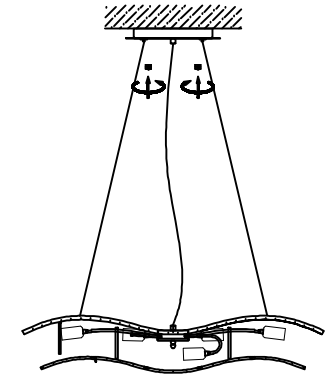

## STEP 2 - Attach Crossbar to Outlet Box.

A. Pass the supply wires through the Crossbar (EE). Attach the Crossbar (EE) to the Outlet Box (CC) with the head of the Green Ground Screw facing you. Secure it with Outlet Box Screws (not included). Tighten until snug.

Figure 2

## STEP 4- Install Ceiling Canopy to Ceiling

Figure 4

## STEP 3 - Wire Connections

A. Use standard wire connectors (not included) to make all wire connections. Twist connectors until wires are tightly joined together. Wrap each connection with approved electrical tape and carefully stuff all the connected wire into the Outlet Box.