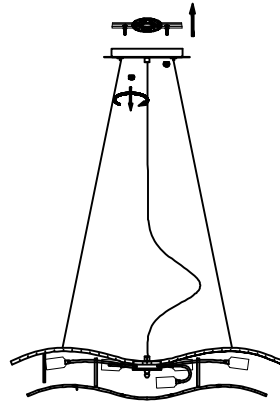

## Hardware Contents

PART	DESCRIPTION	QUANTITY
BB	Wire nut	2pcs
CC	Outlet Box Screw	2pcs

## STEP 1- Release Mounting bracket from Ceiling Canopy .

Figure 1

## STEP 2 - Attach Crossbar to Outlet Box.

A. Pass the supply wires through the Crossbar (EE). Attach the Crossbar (EE) to the Outlet Box (CC) with the head of the Green Ground Screw facing you. Secure it with Outlet Box Screws (not included). Tighten until snug.