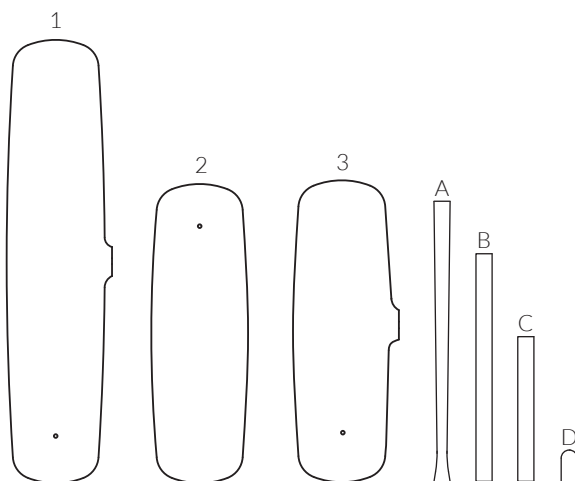

# CONFIGURATION 4

### Pieces

- 1 Shelf M Lateral
- 2 Shelf S Air libre
- 3 Shelf S Fix Frontal
- A Base 70 cm
- B Tramo 60 cm
- C Tramo 40 cm
- D Terminal

Total pieces: 7  
Total height: 184 cm  
Total width: 178 cm

### Final assembly