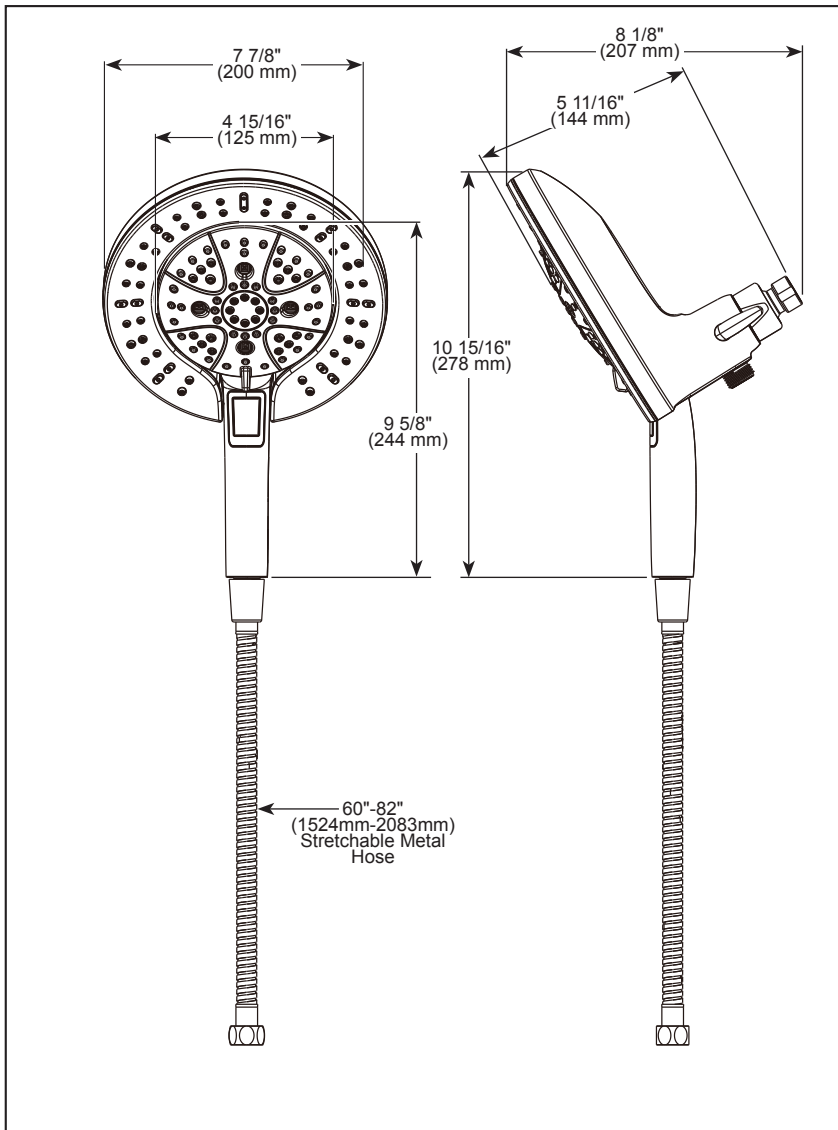

58651-▲
58651-▲25
58651-▲PR
58651-▲PR25

▲ Designate proper finish suffix

- ◆ Your Delta Faucet hand shower incorporates a backflow protection system that has been tested to be in compliance with ASME A112.18.3 and ASME A112.18.1/CSA B125.1. It incorporates two certified check valves in series, which operate independently and are integral, non-serviceable parts of the wand assembly.

DSP-B-58651 Rev. A

see what Delta can do™

IN2ITION®

- H2Okinetic® 2-In-1 Shower
- 7-Spray Setting Hand Shower

FEATURES:

- Touch-Clean® Nozzles
- MagnaTite® Docking
- ProClean™ Spray Setting
- H₂Okinetic Technology® Hand Shower
- Certified Dual Check Valves
- Lumicoat™ Finish (-PR models only)
- Lumicoat™ Finishes easily wipe clean without cleaners and chemicals on the products most commonly touched areas

STANDARD SPECIFICATIONS:

- Max flow rate 1.75 gpm at 80 psi, 6.6 L/min @ 550 kPa (For 58651-▲, 58651-▲PR)
- Max flow rate 2.5 gpm at 80 psi, 9.5 L/min @ 550 kPa (For 58651-▲25, 58651-▲PR25)
- Integrated hand shower docks securely into shower head when not in use
- 3-Way diverter allows for single or shared operation of shower head and hand shower
- Change hand shower spray modes with easy turn dial
- Pause hand shower flow with push button pause in handle – pause is a non-positive shut-off
- Multiple hand shower spray settings
- Spray settings include: full body spray, massaging spray, shampoo rinsing spray, Shampoo with massage spray, H₂Okinetic® PowerDrench® spray, pause & ProClean™ spray
- 60"-82" (1524mm-2083mm) stretchable metal hose
- Ball connector swivel angle is 39° (19.5° per side)
- Fits standard 1/2"-14 NPT pipe fitting
- Lumicoat™ is not applied to the shower hose