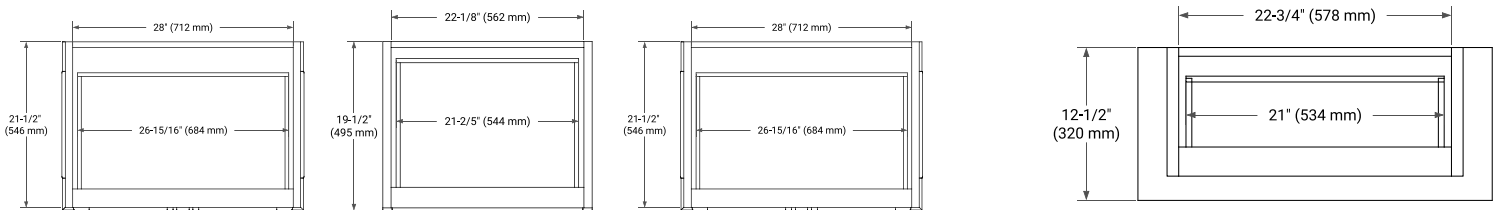

PLAN VIEW

CABINET

CABINET MIRROR