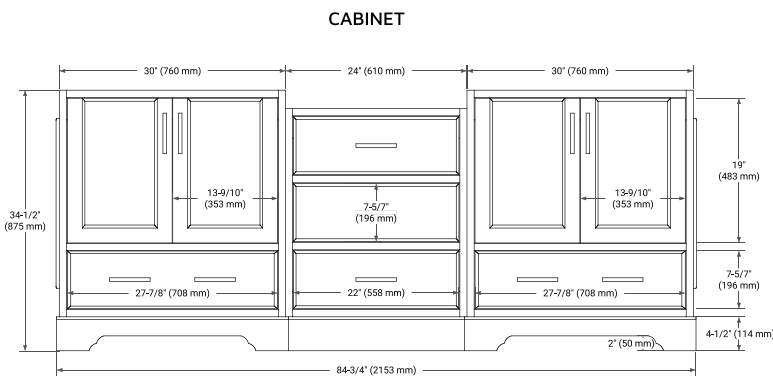

85" DOUBLE SINK VANITY SET

CABINET SIZE

Two 30"W x 21.5"D x 34.5"H Cabinets &
One 24"W x 19.5"D x 32"H Middle Cabinet

MIRROR SIZE

Two 24"W x 36"H Mirrors &
One 24"W x 12.5"D x 54"H Medicine Cabinet

FEATURES

- Solid wood frame & plywood panels
- Dovetail drawers and joints
- Soft closing doors & drawers
- Matching Framed Mirrors Included

HARDWARE FINISHES*

Brushed Nickel   Satin Brass   Matte Black   Polished Chrome

*Hardware comes preinstalled with the illustrated option.
Other finishes are available on our online store if you prefer a different one.

AVAILABLE COLORS

White   Grey   Espresso

FRONT VIEW

CABINET MIRROR

MIRROR

PLAN VIEW