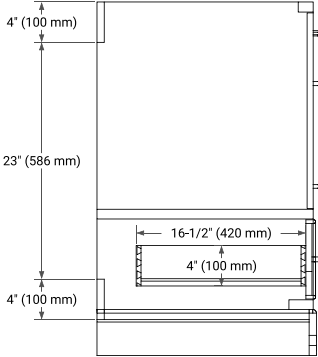

CABINET MIRROR