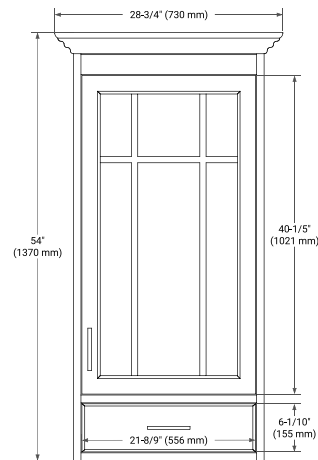

## CABINET SIZE

Two 30"W x 21.5"D x 34.5"H Cabinets &  
One 24"W x 19.5"D x 32"H Middle Cabinet

## MIRROR SIZE

Two 24"W x 36"H Mirrors &  
One 24"W x 12.5"D x 54"H Medicine Cabinet

## CABINET MIRROR

## OVERALL DIMENSIONS

Two 30.5"W x 22"D x 1.5"H Countertops &  
 One 24"W x 19.5"D x 1.5"H Middle Countertop