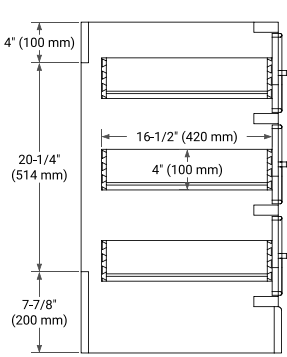

85" DOUBLE SINK VANITY SET

SIDE VIEW

CABINET