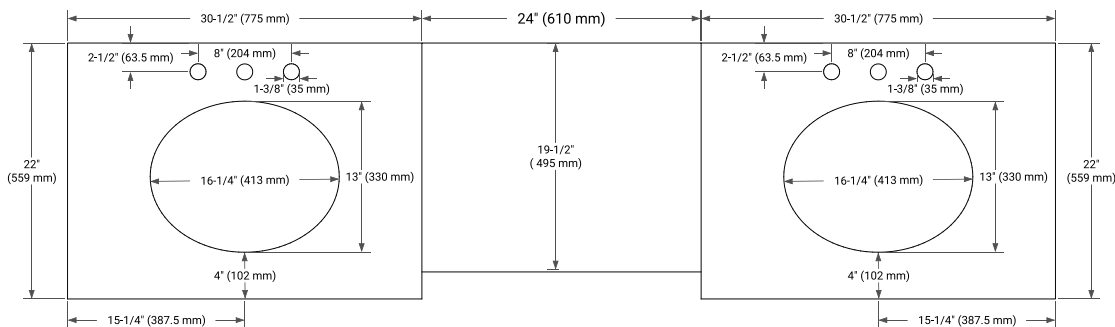

OVAL SINK COUNTERTOP WITH 1.5 IN. THICKNESS

OVERALL DIMENSIONS

Two 30.5"W x 22"D x 1.5"H Countertops &
One 24"W x 19.5"D x 1.5"H Middle Countertop

COUNTERTOP OPTIONS

FEATURES

- Countertop Pre-Drilled for 8" Widespread Faucet
- Two Ceramic, UPC Certified

FEATURES

- Countertop
- Matching Backsplash
- Oval Sinks

THREE DIMENSIONAL COUNTERTOP VIEW

TOP VIEW

EDGE SIDE VIEW