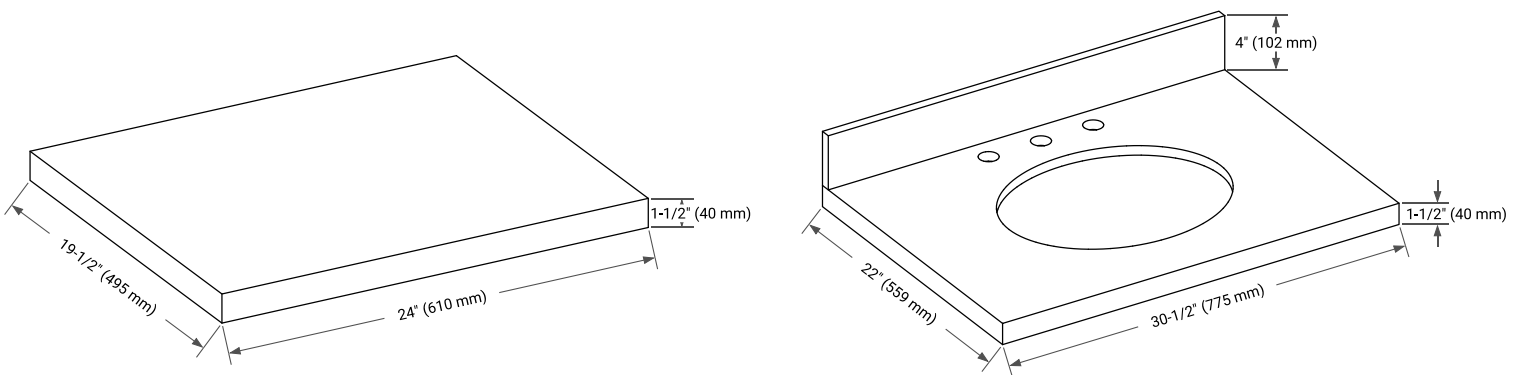

OVAL SINK COUNTERTOP WITH 1.5 IN. THICKNESS

OVERALL DIMENSIONS

Two 30.5"W x 22"D x 1.5"H Countertops &
One 24"W x 19.5"D x 1.5"H Middle Countertop

COUNTERTOP OPTIONS

FEATURES

- Countertop Pre-Drilled for 8" Widespread Faucet
- Two Ceramic, UPC Certified

FEATURES

- Countertop
- Matching Backsplash
- Oval Sinks

THREE DIMENSIONAL COUNTERTOP VIEW