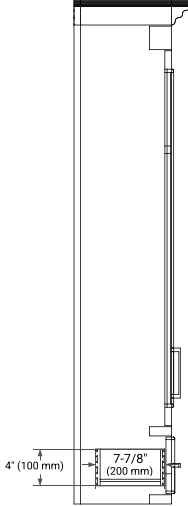

CABINET MIRROR