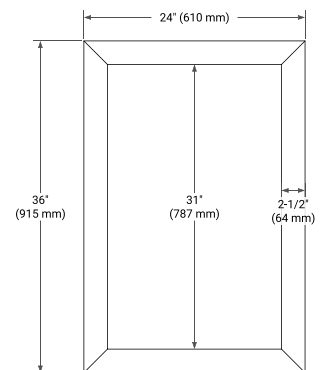

85" DOUBLE SINK VANITY SET

CABINET SIZE

Two 30"W x 21.5"D x 34.5"H Cabinets &
One 24"W x 19.5"D x 32"H Middle Cabinet

MIRROR SIZE

Two 24"W x 36"H Mirrors &
One 24"W x 12.5"D x 54"H Medicine Cabinet

FEATURES

- Solid wood frame & plywood panels
- Dovetail drawers and joints
- Soft closing doors & drawers
- Matching Framed Mirrors Included

HARDWARE FINISHES*

Brushed Nickel   Satin Brass   Matte Black   Polished Chrome

*Hardware comes preinstalled with the illustrated option.
Other finishes are available on our online store if you prefer a different one.

AVAILABLE COLORS

White   Grey   Espresso

FRONT VIEW

CABINET MIRROR

MIRROR

PLAN VIEW