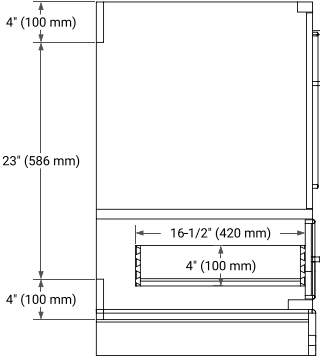

85" DOUBLE SINK VANITY SET

SIDE VIEW

CABINET