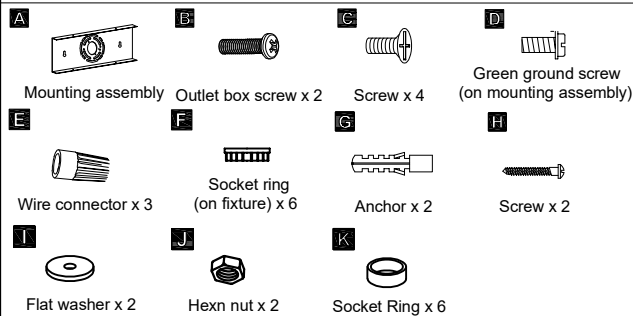

HARDWARE INCLUDED

Package 1