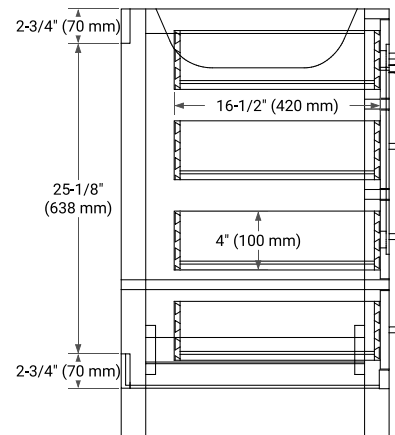

42" LEFT OFFSET CABINET

BASE CABINET DIMENSIONS

42" W x 21.5" D x 34.5" H

FEATURES

- Solid wood frame & plywood panels
- Dovetail drawers and joints
- Soft closing doors & drawers

HARDWARE FINISHES*

Brushed Nickel Satin Brass Matte Black Polished Chrome

PLAN VIEW

42" LEFT OVAL SINK COUNTERTOP WITH 1.5 IN. THICKNESS

OVERALL DIMENSIONS

42.25" W x 22" D x 1.5" H

COUNTERTOP OPTIONS

Carrara White Quartz

FEATURES

- Solid countertop with mitered edges & seams
- Undermount white oval sink
- Pre-drilled for 8" widespread faucet

INCLUDED

- Countertop
- Matching Backsplash
- Oval Sink

COUNTERTOP PLAN VIEW

EDGE SIDE VIEW

THREE DIMENSIONAL COUNTERTOP VIEW