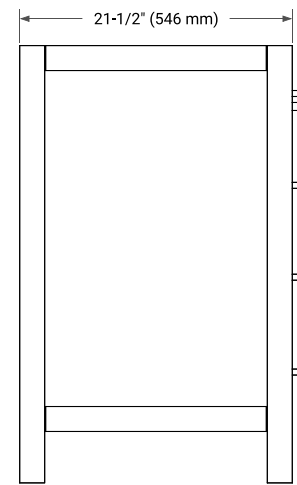

42" LEFT OFFSET CABINET

BASE CABINET DIMENSIONS

42" W x 21.5" D x 34.5" H

FEATURES

- Solid wood frame & plywood panels
- Dovetail drawers and joints
- Soft closing doors & drawers

HARDWARE FINISHES*

Brushed Nickel Satin Brass Matte Black Polished Chrome

PLAN VIEW

42" LEFT OVAL SINK COUNTERTOP WITH 1.5 IN. THICKNESS

OVERALL DIMENSIONS

42.25" W x 22" D x 1.5" H

COUNTERTOP OPTIONS

Carrara White Quartz

FEATURES

- Solid countertop with mitered edges & seams
- Undermount white oval sink
- Pre-drilled for 8" widespread faucet

INCLUDED

- Countertop
- Matching Backsplash
- Oval Sink

COUNTERTOP PLAN VIEW

EDGE SIDE VIEW

THREE DIMENSIONAL COUNTERTOP VIEW