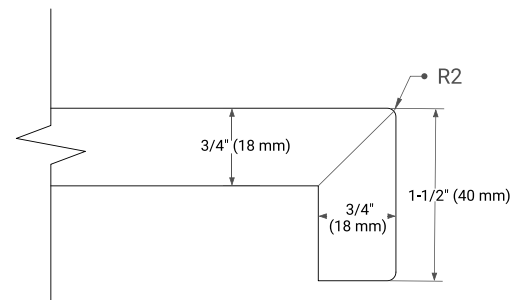

PLAN VIEW

42" LEFT OVAL SINK COUNTERTOP WITH 1.5 IN. THICKNESS

OVERALL DIMENSIONS

42.25" W x 22" D x 1.5" H

COUNTERTOP OPTIONS

Carrara White Quartz

FEATURES

- Solid countertop with mitered edges & seams
- Undermount white oval sink
- Pre-drilled for 8" widespread faucet

INCLUDED

- Countertop
- Matching Backsplash
- Oval Sink

COUNTERTOP PLAN VIEW

EDGE SIDE VIEW

THREE DIMENSIONAL COUNTERTOP VIEW