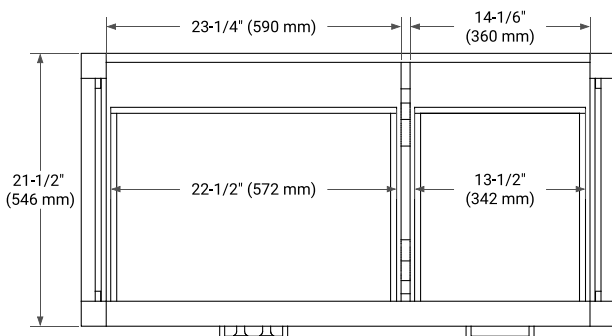

42" LEFT OFFSET CABINET

BASE CABINET DIMENSIONS

42" W x 21.5" D x 34.5" H

FEATURES

- Solid wood frame & plywood panels
- Dovetail drawers and joints
- Soft closing doors & drawers

HARDWARE FINISHES*

Brushed Nickel Satin Brass Matte Black Polished Chrome

PLAN VIEW

42" LEFT OVAL SINK COUNTERTOP WITH 1.5 IN. THICKNESS

OVERALL DIMENSIONS

42.25" W x 22" D x 1.5" H

COUNTERTOP OPTIONS

Carrara White Quartz

FEATURES

- Solid countertop with mitered edges & seams
- Undermount white oval sink
- Pre-drilled for 8" widespread faucet

INCLUDED

- Countertop
- Matching Backsplash
- Oval Sink

COUNTERTOP PLAN VIEW

EDGE SIDE VIEW

THREE DIMENSIONAL COUNTERTOP VIEW