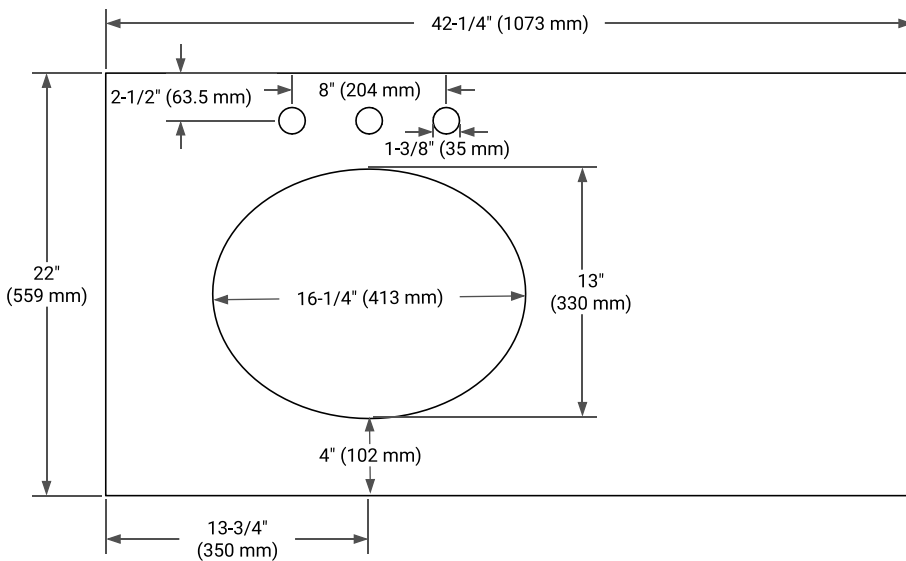

42" LEFT OFFSET CABINET

BASE CABINET DIMENSIONS

42" W x 21.5" D x 34.5" H

FEATURES

- Solid wood frame & plywood panels
- Dovetail drawers and joints
- Soft closing doors & drawers

HARDWARE FINISHES*

Brushed Nickel Satin Brass Matte Black Polished Chrome

PLAN VIEW

42" LEFT OVAL SINK COUNTERTOP WITH 1.5 IN. THICKNESS

OVERALL DIMENSIONS

42.25" W x 22" D x 1.5" H

COUNTERTOP OPTIONS

Carrara White Quartz

FEATURES

- Solid countertop with mitered edges & seams
- Undermount white oval sink
- Pre-drilled for 8" widespread faucet

INCLUDED

- Countertop
- Matching Backsplash
- Oval Sink

COUNTERTOP PLAN VIEW

EDGE SIDE VIEW

THREE DIMENSIONAL COUNTERTOP VIEW