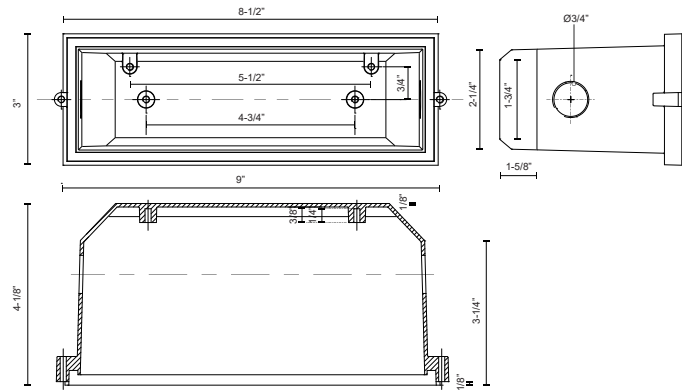

**NEWPORT
ER7110-CBOX
STEP LIGHTS**

PROJECT

DESCRIPTION

Die cast wet location back box compatible with the ER7110 and ER9410.

SPECIFICATION DETAILS

* For custom options, consult factory for details.

Fixture Dimensions	W9" x H3" x E4-1/8"
Location	Wet
Warranty	5 Years