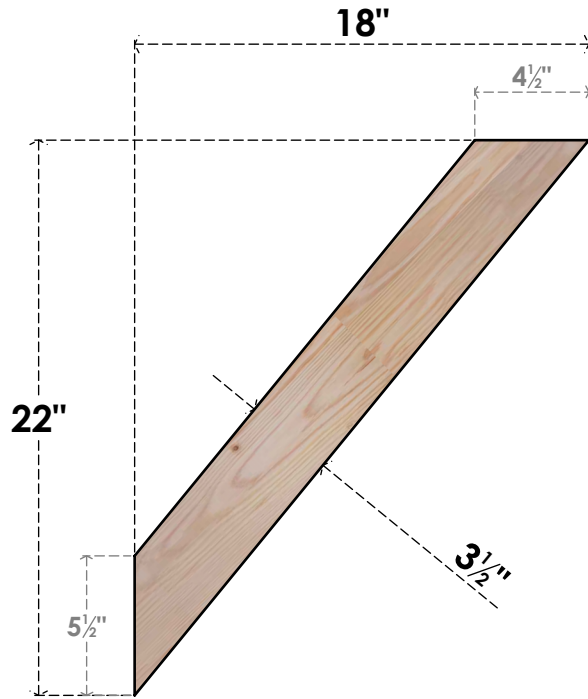

BRC04X18X22TRA00SDF

3 1/2"W X 18"D X 22"H TRADITIONAL SMOOTH BRACE, DOUGLAS FIR

SIDE

FRONT

EKENA MILLWORK
 2300 WEST MAIN ST.
 CLARKSVILLE, TX 75426
 TOLL FREE: 866-607-0453
 WWW.EKENAMILLWORK.COM

NOTES

1. INSTALLATION TO BE COMPLETED IN ACCORDANCE WITH MANUFACTURER'S SPECIFICATIONS.
2. DRAWING MAY NOT BE TO SCALE
3. THIS DRAWING IS INTENDED FOR DESIGN AND PLANNING PURPOSES ONLY.
4. ALL INFORMATION CONTAINED HEREIN WAS CURRENT AT THE TIME OF DEVELOPMENT BUT MUST BE REVIEWED AND APPROVED BY THE PRODUCT MANUFACTURER TO BE CONSIDERED ACCURATE.
5. PRODUCTS ARE NOT KILN DRIED. THIS ITEM IS UNIQUE AND WILL CONTAIN THE NATURAL VARIATIONS THAT THE WOOD SPECIES OFFERS. THIS MAY RESULT IN VARIATIONS UP TO 1/4"