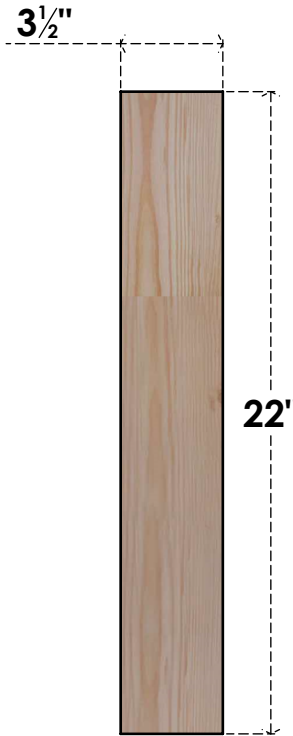

BRC04X18X22TRA00SDF

3 1/2"W X 18"D X 22"H TRADITIONAL SMOOTH BRACE, DOUGLAS FIR

SIDE

FRONT

EKENA MILLWORK
 2300 WEST MAIN ST.
 CLARKSVILLE, TX 75426
 TOLL FREE: 866-607-0453
 WWW.EKENAMILLWORK.COM

NOTES

1. INSTALLATION TO BE COMPLETED IN ACCORDANCE WITH MANUFACTURER'S SPECIFICATIONS.
2. DRAWING MAY NOT BE TO SCALE
3. THIS DRAWING IS INTENDED FOR DESIGN AND PLANNING PURPOSES ONLY.
4. ALL INFORMATION CONTAINED HEREIN WAS CURRENT AT THE TIME OF DEVELOPMENT BUT MUST BE REVIEWED AND APPROVED BY THE PRODUCT MANUFACTURER TO BE CONSIDERED ACCURATE.
5. PRODUCTS ARE NOT KILN DRIED. THIS ITEM IS UNIQUE AND WILL CONTAIN THE NATURAL VARIATIONS THAT THE WOOD SPECIES OFFERS. THIS MAY RESULT IN VARIATIONS UP TO 1/4"