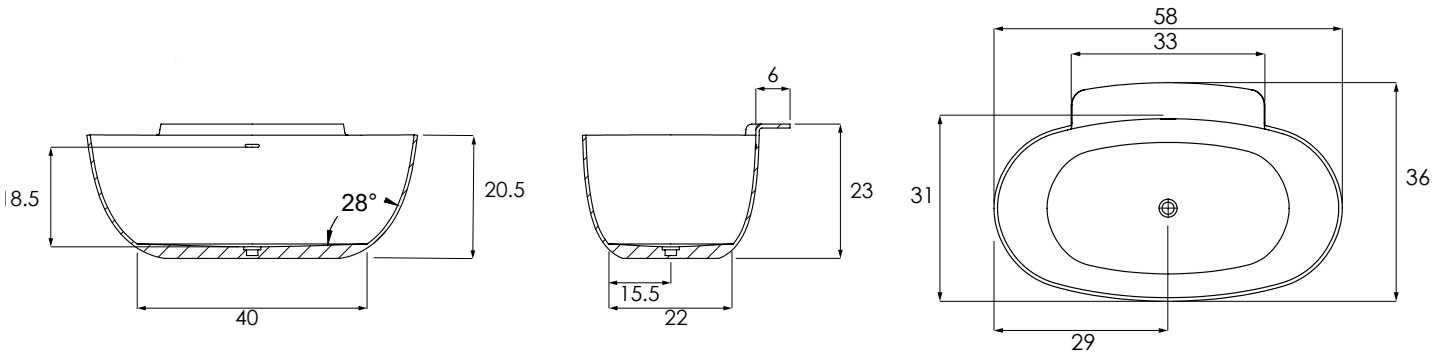

GUTHRIE

5836

SIZE
58.36.24 (Includes Faucet Deck)

WATER CAPACITY
65 Gallons

WEIGHT
285 Pounds

INSTALLATION
Freestanding

BACK SLOPE
28°

MATERIAL
HydroLuxe SS™