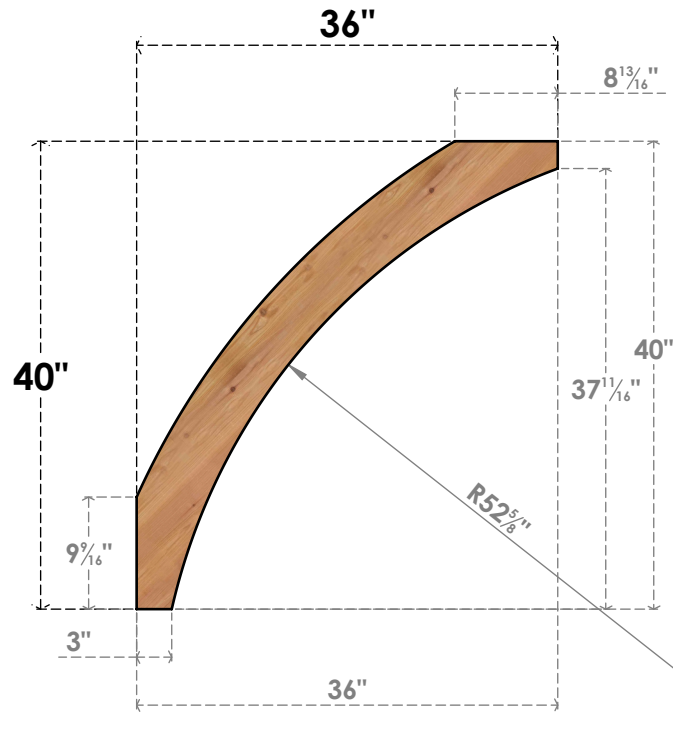

BRC06X36X40THR00SWR

5 1/2"W X 36"D X 40"H THORTON SMOOTH BRACE, WESTERN RED CEDAR

SIDE

FRONT

EKENA MILLWORK
 2300 WEST MAIN ST.
 CLARKSVILLE, TX 75426
 TOLL FREE: 866-607-0453
 WWW.EKENAMILLWORK.COM

NOTES

1. INSTALLATION TO BE COMPLETED IN ACCORDANCE WITH MANUFACTURER'S SPECIFICATIONS.
2. DRAWING MAY NOT BE TO SCALE
3. THIS DRAWING IS INTENDED FOR DESIGN AND PLANNING PURPOSES ONLY.
4. ALL INFORMATION CONTAINED HEREIN WAS CURRENT AT THE TIME OF DEVELOPMENT BUT MUST BE REVIEWED AND APPROVED BY THE PRODUCT MANUFACTURER TO BE CONSIDERED ACCURATE.
5. PRODUCTS ARE NOT KILN DRIED. THIS ITEM IS UNIQUE AND WILL CONTAIN THE NATURAL VARIATIONS THAT THE WOOD SPECIES OFFERS. THIS MAY RESULT IN VARIATIONS UP TO 1/4"