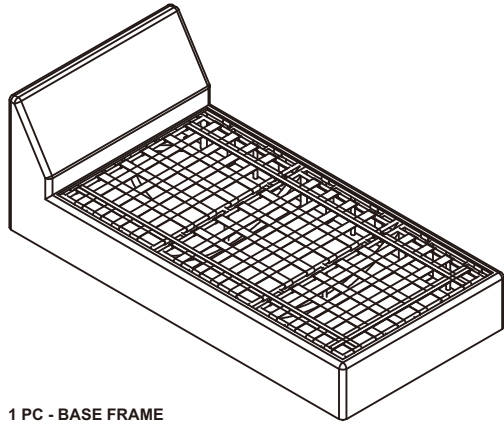

ASSEMBLY INSTRUCTIONS

OUTDOOR CHAISE PIECE - CUSHION COVER

1

FLIP THE SEAT
CUSHION COVER
UPSIDE DOWN

1 PC - SEAT CUSHION COVER

1 PC - BACK CUSHION COVER

2

BACK CUSHION FILLER

SEAT CUSHION FILLER

5

4

FLIP THE SEAT
CUSHION COVER
UPSIDE DOWN

ZIP
THE ZIPPER

3

UNZIP COVER
THEN
INSERT
CUSHION FILLERS
INTO COVERS

ASSEMBLY INSTRUCTIONS

OUTDOOR CHAISE PIECE - SLIPCOVER

1

1 PC - BASE FRAME

1 PC - SLIPCOVER

2

3

4

FABRICS MAINTENANCE