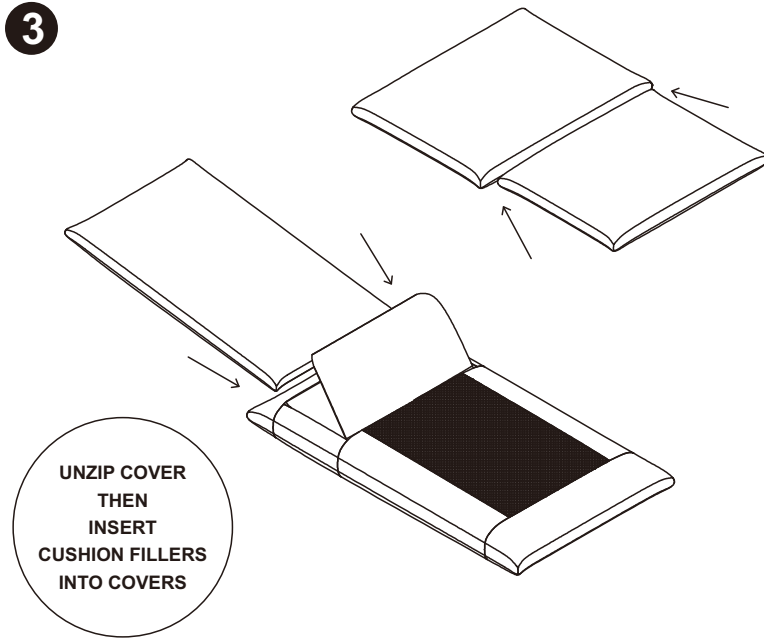

ASSEMBLY INSTRUCTIONS

OUTDOOR CHAISE PIECE - CUSHION COVER

1

FLIP THE SEAT
CUSHION COVER
UPSIDE DOWN

1 PC - SEAT CUSHION COVER

1 PC - BACK CUSHION COVER

2

BACK CUSHION FILLER

SEAT CUSHION FILLER

5

4

FLIP THE SEAT
CUSHION COVER
UPSIDE DOWN

ZIP
THE ZIPPER

3

UNZIP COVER
THEN
INSERT
CUSHION FILLERS
INTO COVERS

ASSEMBLY INSTRUCTIONS

OUTDOOR CHAISE PIECE - SLIPCOVER

1

1 PC - BASE FRAME

1 PC - SLIPCOVER

2

3

4

FABRICS MAINTENANCE