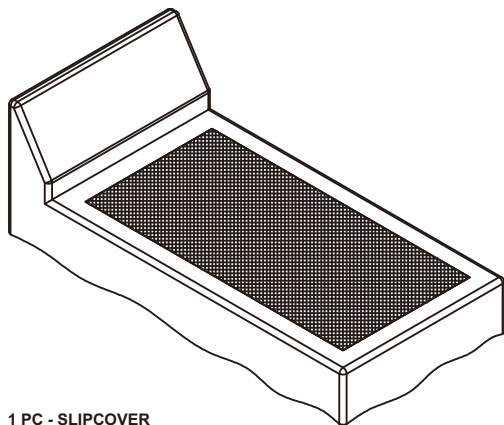

ASSEMBLY INSTRUCTIONS

OUTDOOR CHAISE PIECE - CUSHION COVER

1

FLIP THE SEAT
CUSHION COVER
UPSIDE DOWN

1 PC - SEAT CUSHION COVER

1 PC - BACK CUSHION COVER

2

BACK CUSHION FILLER

SEAT CUSHION FILLER

5

4

FLIP THE SEAT
CUSHION COVER
UPSIDE DOWN

ZIP
THE ZIPPER

3

UNZIP COVER
THEN
INSERT
CUSHION FILLERS
INTO COVERS

ASSEMBLY INSTRUCTIONS

OUTDOOR CHAISE PIECE - SLIPCOVER

1

1 PC - BASE FRAME

1 PC - SLIPCOVER

2

3

4

FABRICS MAINTENANCE