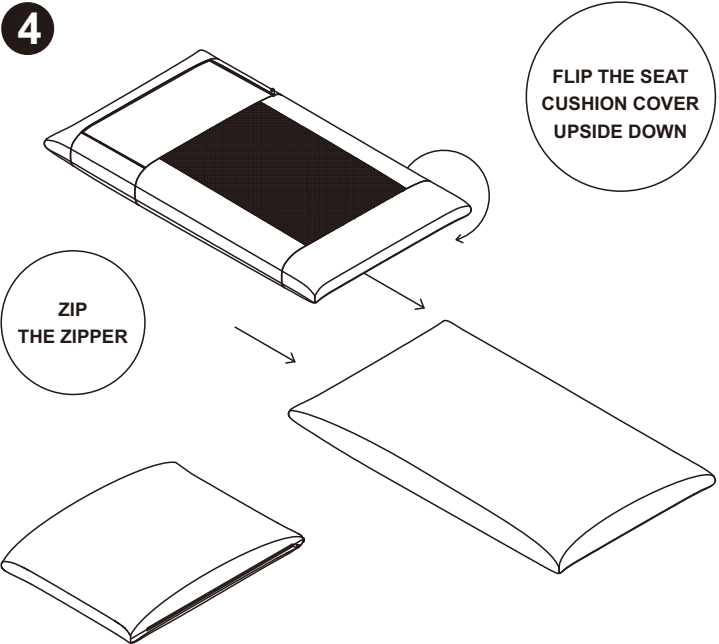

ASSEMBLY INSTRUCTIONS

OUTDOOR CHAISE PIECE - CUSHION COVER

1

FLIP THE SEAT
CUSHION COVER
UPSIDE DOWN

1 PC - SEAT CUSHION COVER

1 PC - BACK CUSHION COVER

2

BACK CUSHION FILLER

SEAT CUSHION FILLER

5

4

FLIP THE SEAT
CUSHION COVER
UPSIDE DOWN

ZIP
THE ZIPPER

3

UNZIP COVER
THEN
INSERT
CUSHION FILLERS
INTO COVERS

ASSEMBLY INSTRUCTIONS