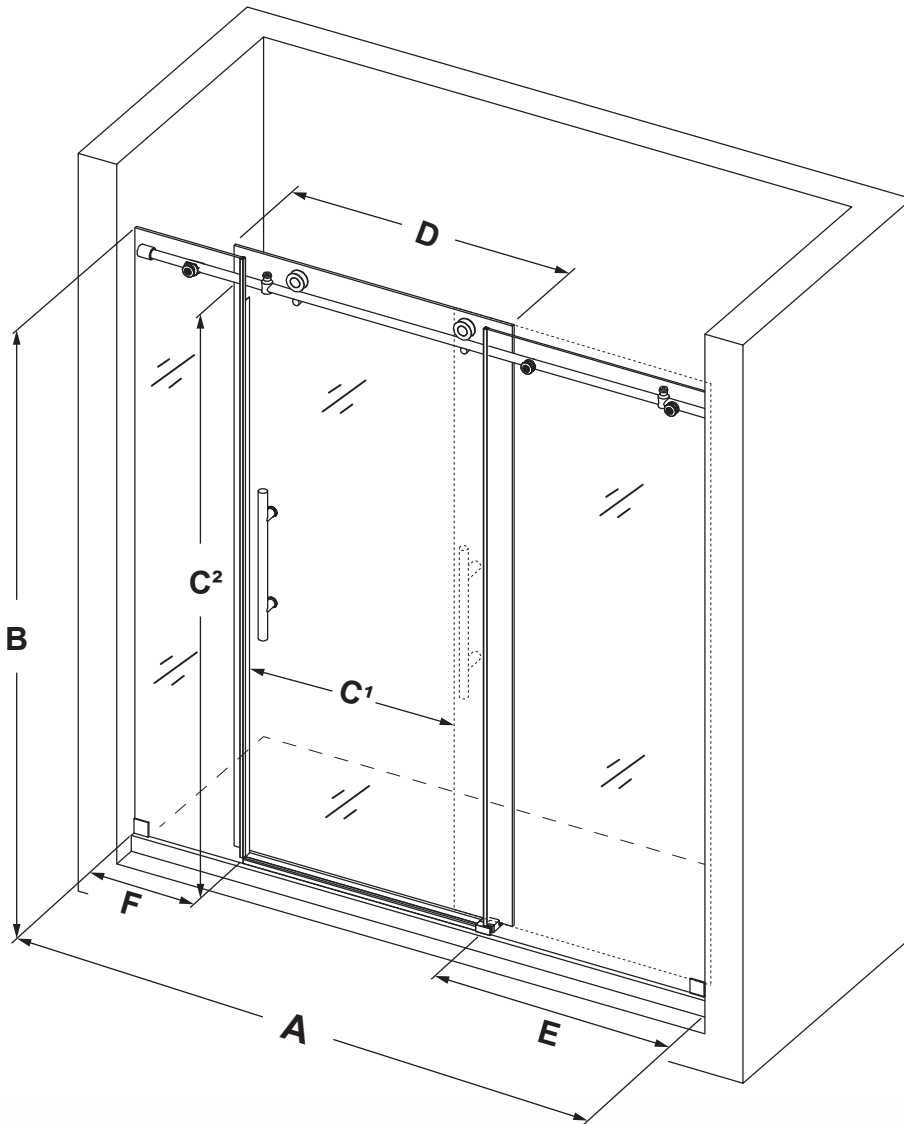

WOODBIDGE[®]

Heavy Glass Frameless Sliding Shower Door

A Model Width

68"~72"

B Product Height

76"

C¹ Access Width

21-1/2"~25-1/2"

C² Access Height

72-1/2"

D Door Width

34-1/4"

E Stationary Glass Width

31"

F Stationary Glass Width

10-1/4"

Glass Thickness: **3/8"(10mm)**

Minimum Threshold Required: **2-3/4"**

IMPORTANT INFORMATION

- Specifications & Configurations are subject to change without notice
- Please note that installer(s) must be certify or warranty will be voided.
- Pls measure shower door on-site before installation
- Measurements herein supersede all others published prior to publication date shown below