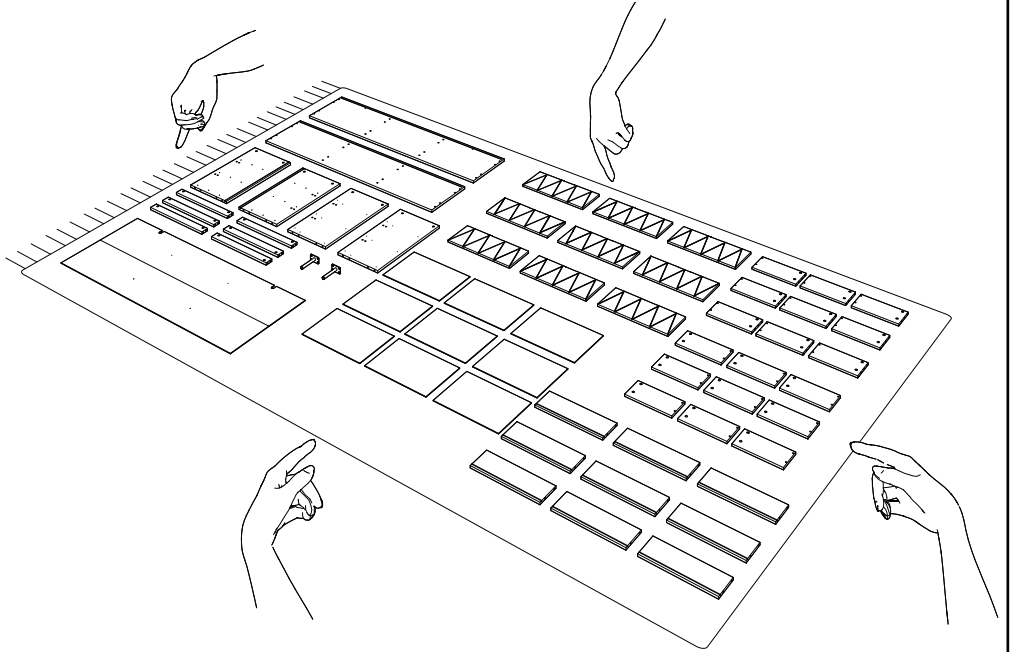

INSTALLATION INSTRUCTIONS

ASSEMBLY DIAGRAM

PARTS LIST

No.	Description	QTY	No.	Description	QTY	No.	Description	QTY
1		1	10		9	A	 +1(spare)	16
						B	 +1(spare)	44
2		1	11		9	C	 +1(spare)	44
						D	 3x12mm +1(spare)	72
3		1	12		9	E	 4x30mm +1(spare)	56
						F		9
4		1	13		9	G	 6x30mm	1
						H	 6x35mm +1(spare)	6
5		1	14		9	I	 2.5x10mm +1(spare)	4
						J		1
6		2	15		1	K		2
						L	 4x12mm	2
7		2	16		1	M		2
						N	 4x35mm	2
8		1	17		1	O	 3.5x12mm	18
						P		8
9		1	18		1	Q	 3x16mm	8
						CL		9
						CR		9
						DL		9
						DR		9

CAUTION: Please confirm the parts list before installation

Layout Parts on Soft Surface

Lay out all parts on a soft surface i.e. Rug, Carpet or Packaging Carton

YOU MAY NEED (NOT SUPPLIED)

INSTALLATIONS

STEP 1

D		12PCS	
CL		3PCS	
CR		3PCS	

STEP 2

D		12PCS
CL		3PCS
CR		3PCS

STEP 3

D		12PCS
CL		3PCS
CR		3PCS

STEP 4

STEP 5

STEP 8