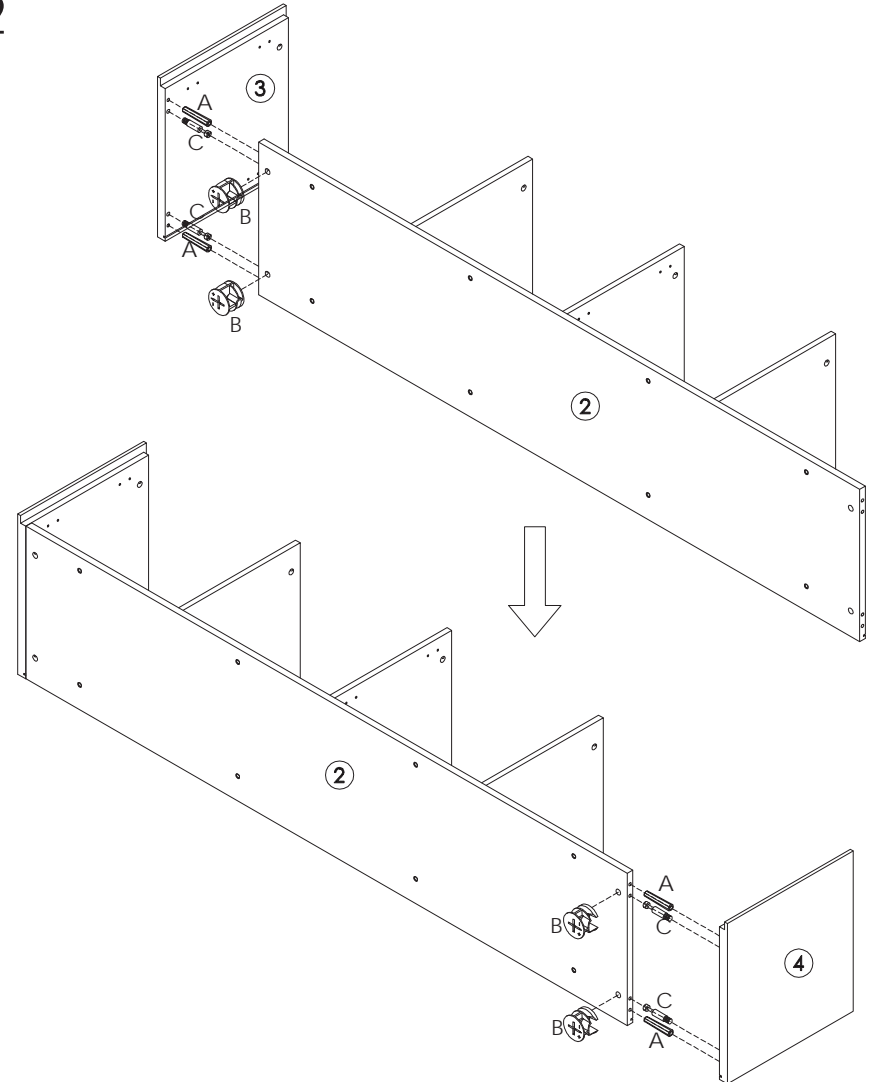

Assembly Instructions

Media Stand

- | | | | | |
|--|--|---|--|---|
| 
A (20 pcs)
8x35mm | 
B (20 pcs)
15x12mm | 
C (20 pcs)
7x35mm | 
D (1 pc)
4x21x57mm | 
E (8 pcs) |
| 
F (4 pcs) | 
G (4 pcs) | 
H (4 pcs)
3x18mm | 
I (16 pcs)
4x15mm | 
J (8 pcs)
4x24mm |
| 
K (4 pcs)
6x15mm | 
L (8 pcs)
6x30mm | 
M (8 pcs)
6x40mm | 
N (20 pcs)
6x10x2mm | 
O (20 pcs)
6x14x2mm |
| 
P (4 pcs) | 
Q (4 pcs)
60x25x10mm | 
R (1 pc)
265x145x60mm | 
S (2 pcs)
408x50x125mm | 
T (4 pcs)
20mm |
| | | | | 
U (12 pcs)
20mm |

During assembly, hand tighten screws only. When the screws are in place, tighten completely.

Assembly Instructions Media Stand

1

2

During assembly, hand tighten screws only. When the screws are in place, tighten completely.