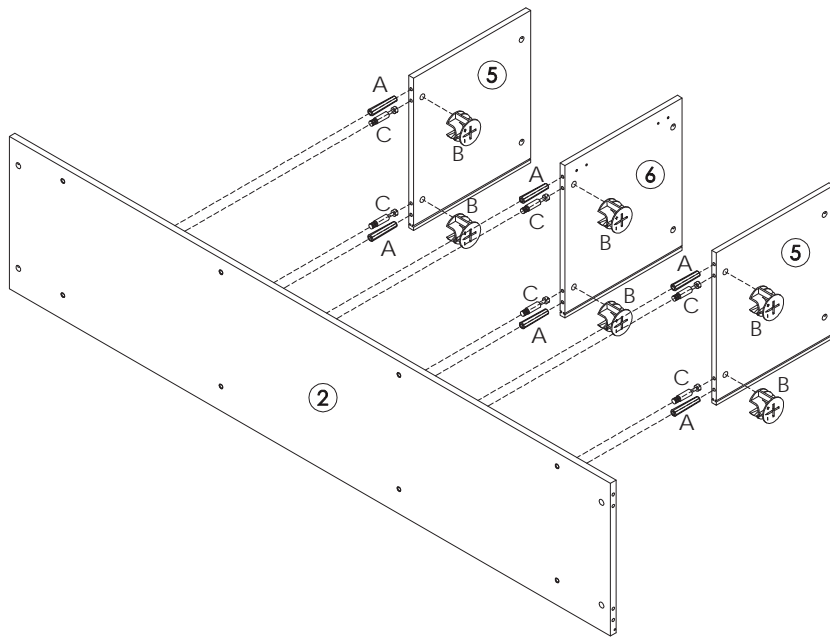

Assembly Instructions

Media Stand

- | | | | | |
|--|--|---|--|---|
| 
A (20 pcs)
8x35mm | 
B (20 pcs)
15x12mm | 
C (20 pcs)
7x35mm | 
D (1 pc)
4x21x57mm | 
E (8 pcs) |
| 
F (4 pcs) | 
G (4 pcs) | 
H (4 pcs)
3x18mm | 
I (16 pcs)
4x15mm | 
J (8 pcs)
4x24mm |
| 
K (4 pcs)
6x15mm | 
L (8 pcs)
6x30mm | 
M (8 pcs)
6x40mm | 
N (20 pcs)
6x10x2mm | 
O (20 pcs)
6x14x2mm |
| 
P (4 pcs) | 
Q (4 pcs)
60x25x10mm | 
R (1 pc)
265x145x60mm | 
S (2 pcs)
408x50x125mm | 
T (4 pcs)
20mm |
| | | | | 
U (12 pcs)
20mm |

During assembly, hand tighten screws only. When the screws are in place, tighten completely.

Assembly Instructions Media Stand

1

2

During assembly, hand tighten screws only. When the screws are in place, tighten completely.

Assembly Instructions Media Stand

3

4

During assembly, hand tighten screws only. When the screws are in place, tighten completely.

Assembly Instructions Media Stand

5

6

During assembly, hand tighten screws only. When the screws are in place, tighten completely.