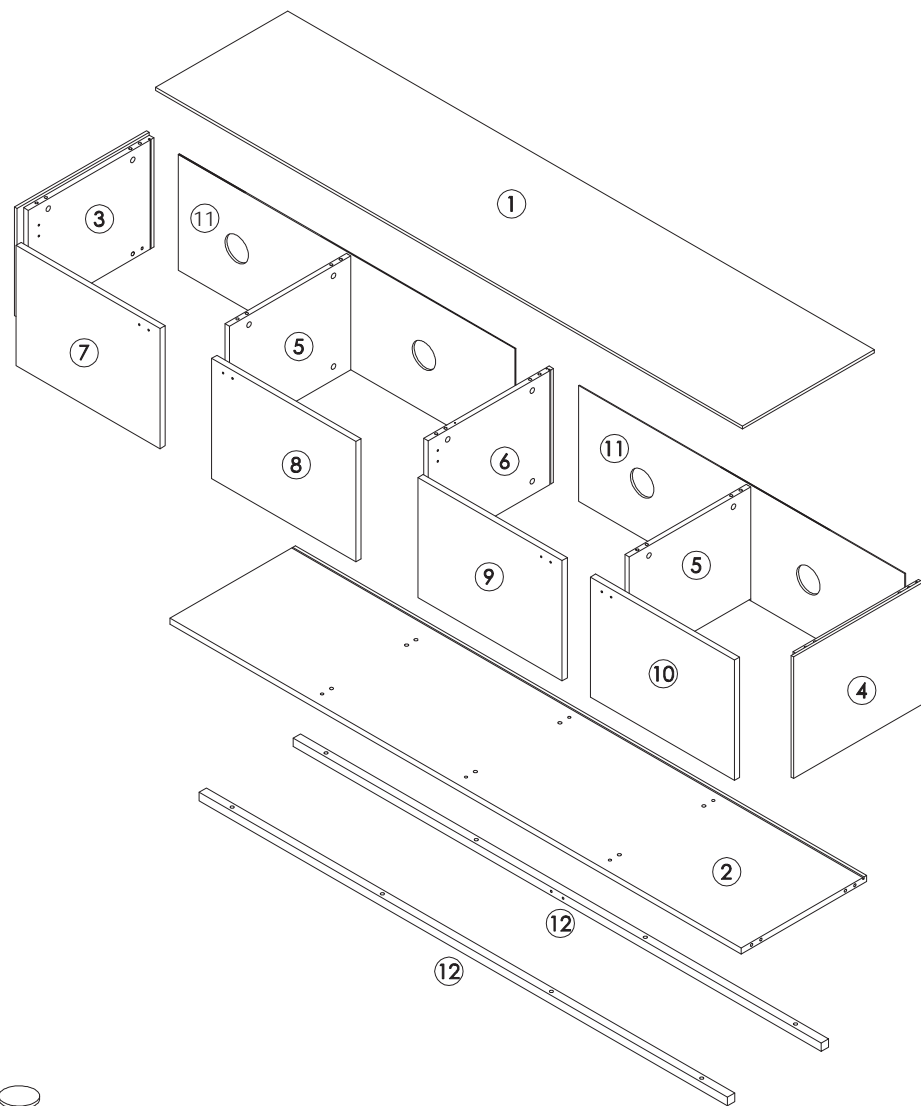

Assembly Instructions

Media Stand

- | | | | | |
|--|--|---|--|---|
| 
A (20 pcs)
8x35mm | 
B (20 pcs)
15x12mm | 
C (20 pcs)
7x35mm | 
D (1 pc)
4x21x57mm | 
E (8 pcs) |
| 
F (4 pcs) | 
G (4 pcs) | 
H (4 pcs)
3x18mm | 
I (16 pcs)
4x15mm | 
J (8 pcs)
4x24mm |
| 
K (4 pcs)
6x15mm | 
L (8 pcs)
6x30mm | 
M (8 pcs)
6x40mm | 
N (20 pcs)
6x10x2mm | 
O (20 pcs)
6x14x2mm |
| 
P (4 pcs) | 
Q (4 pcs)
60x25x10mm | 
R (1 pc)
265x145x60mm | 
S (2 pcs)
408x50x125mm | 
T (4 pcs)
20mm |
| | | | | 
U (12 pcs)
20mm |

During assembly, hand tighten screws only. When the screws are in place, tighten completely.

Assembly Instructions Media Stand

1

2

During assembly, hand tighten screws only. When the screws are in place, tighten completely.

Assembly Instructions Media Stand

3

4

During assembly, hand tighten screws only. When the screws are in place, tighten completely.

Assembly Instructions Media Stand

5

6

During assembly, hand tighten screws only. When the screws are in place, tighten completely.