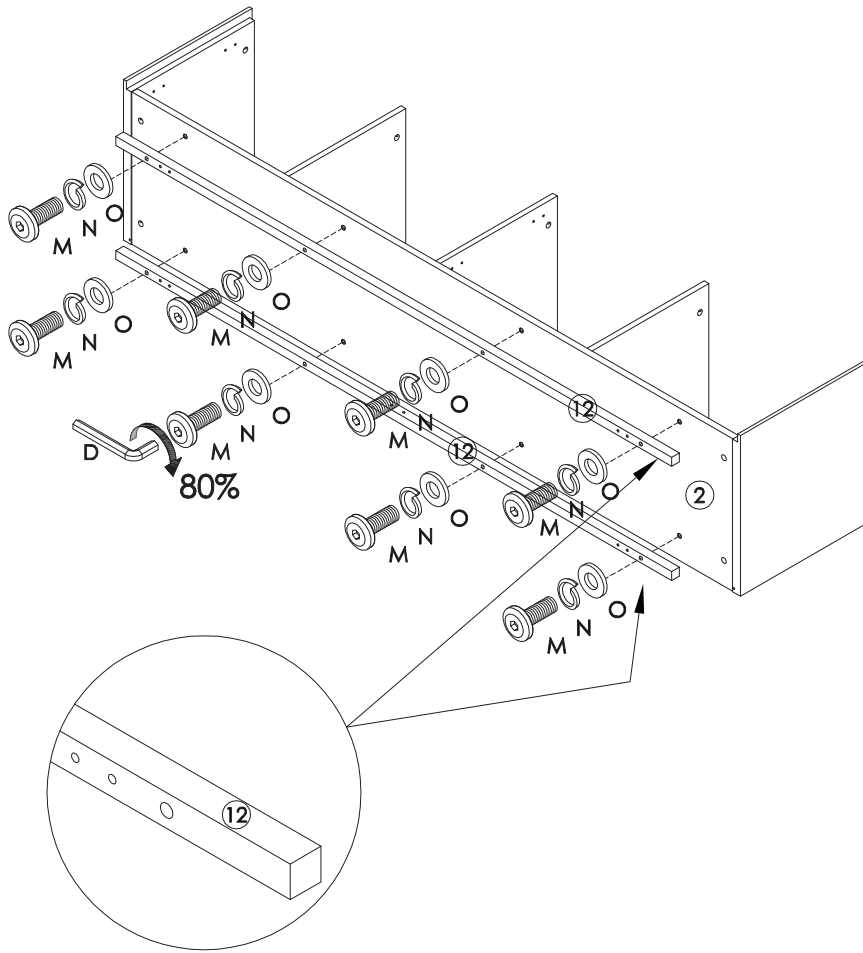

Assembly Instructions

Media Stand

- | | | | | |
|--|--|---|--|---|
| 
A (20 pcs)
8x35mm | 
B (20 pcs)
15x12mm | 
C (20 pcs)
7x35mm | 
D (1 pc)
4x21x57mm | 
E (8 pcs) |
| 
F (4 pcs) | 
G (4 pcs) | 
H (4 pcs)
3x18mm | 
I (16 pcs)
4x15mm | 
J (8 pcs)
4x24mm |
| 
K (4 pcs)
6x15mm | 
L (8 pcs)
6x30mm | 
M (8 pcs)
6x40mm | 
N (20 pcs)
6x10x2mm | 
O (20 pcs)
6x14x2mm |
| 
P (4 pcs) | 
Q (4 pcs)
60x25x10mm | 
R (1 pc)
265x145x60mm | 
S (2 pcs)
408x50x125mm | 
T (4 pcs)
20mm |
| | | | | 
U (12 pcs)
20mm |

During assembly, hand tighten screws only. When the screws are in place, tighten completely.

Assembly Instructions Media Stand

1

2

During assembly, hand tighten screws only. When the screws are in place, tighten completely.

Assembly Instructions Media Stand

3

4

During assembly, hand tighten screws only. When the screws are in place, tighten completely.

Assembly Instructions Media Stand

5

6

During assembly, hand tighten screws only. When the screws are in place, tighten completely.