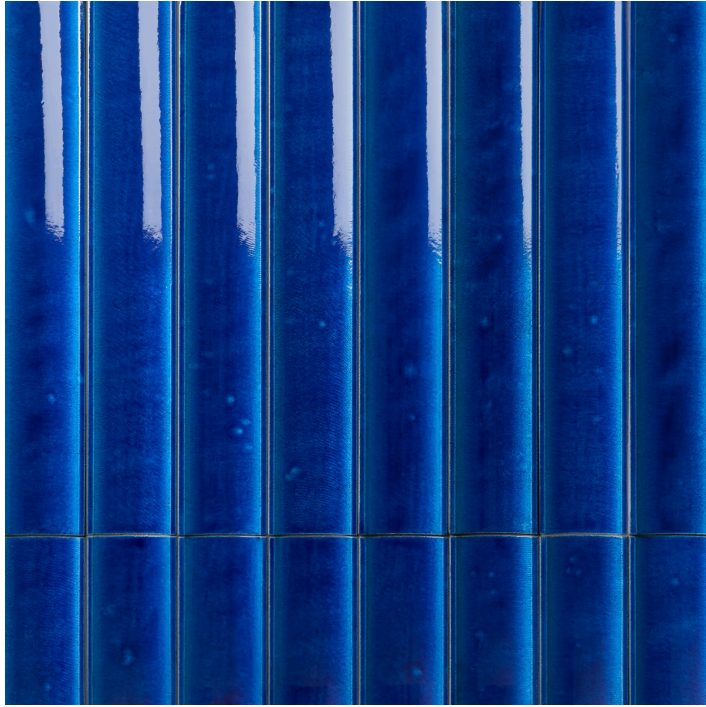

LAVA ART FLUTED ADRIATIC BLUE 6X36 3D GLOSSY LAVA STONE TILE

Light reflects beautifully off the glossy surface of Lava Art Fluted Adriatic Blue 6x36 3D Glossy Lava Stone Tile, enhancing its softly curved shape. This heirloom-quality cobalt blue tile adds a sophisticated look whether stacked vertically or horizontally.

COLORS

Adriatic Blue

Aegean Green

Aquamarine

Coral

+2

SPECIFICATIONS

Colorway
Blue

Stone Type
Lava Stone

Style
Art Deco, Classic

Tile Thickness
Low: 15 mm | High: 30 mm

Tile Use
Backsplash, Bathroom Wall, Kitchen Wall,
Outdoor Wall, Shower Wall, Wall Tile

Weight
36.4 lbs

DIMENSIONS

Sample Size
3" x 6"

LAVA ART FLUTED

The rugged beauty of authentic lava stone makes a dramatic statement in the Lava Art Fluted collection. Available in an array of vibrant, glossy colors, these hand-glazed, natural stone tiles have been designed to fit perfectly under kitchen islands and bars between the counter and the toe kick. This collection of ultra-durable gently curved tiles was developed exclusively for TileBar.