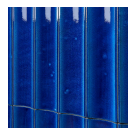

LAVA ART FLUTED ADRIATIC BLUE 6X36 3D GLOSSY LAVA STONE TILE

Light reflects beautifully off the glossy surface of Lava Art Fluted Adriatic Blue 6x36 3D Glossy Lava Stone Tile, enhancing its softly curved shape. This heirloom-quality cobalt blue tile adds a sophisticated look whether stacked vertically or horizontally.

COLORS

Adriatic Blue

Aegean Green

Aquamarine

Coral

+2

SPECIFICATIONS

Colorway
Blue

Commercial
Wall Only

Finish
Glossy

Item Size
5.90" x 35.98"

Material
Lava Stone

Residential
Wall Only

PRODUCT GALLERY

DETAILED SPECS

Available Sizes
6x36"