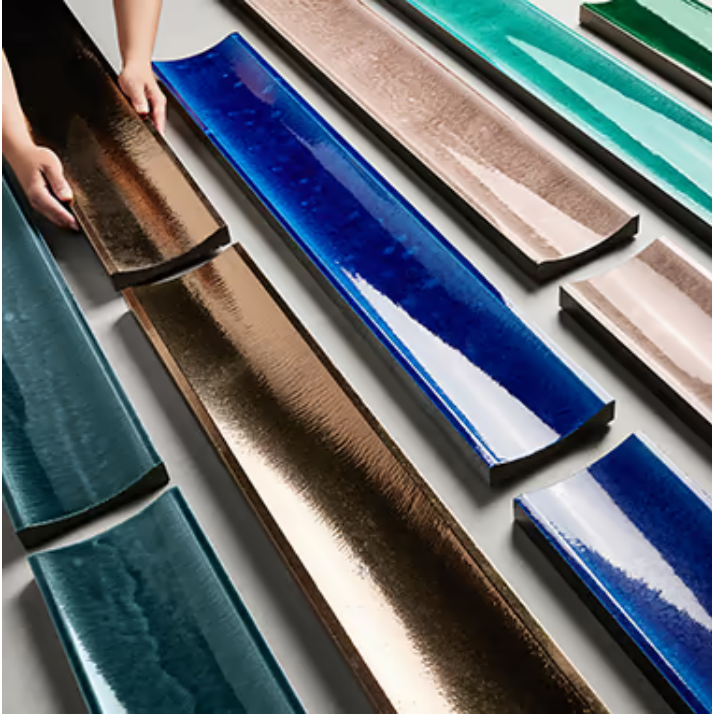

LAVA ART FLUTED ADRIATIC BLUE 6X36 3D GLOSSY LAVA STONE TILE

Light reflects beautifully off the glossy surface of Lava Art Fluted Adriatic Blue 6x36 3D Glossy Lava Stone Tile, enhancing its softly curved shape. This heirloom-quality cobalt blue tile adds a sophisticated look whether stacked vertically or horizontally.

Stone Type
Lava Stone

Style
Art Deco, Classic

Tile Thickness
Low: 15 mm | High: 30 mm

Tile Use
Backsplash, Bathroom Wall, Kitchen Wall,
Outdoor Wall, Shower Wall, Wall Tile

Weight
36.4 lbs

DIMENSIONS

Sample Size
3" x 6"

LAVA ART FLUTED

The rugged beauty of authentic lava stone makes a dramatic statement in the Lava Art Fluted collection. Available in an array of vibrant, glossy colors, these hand-glazed, natural stone tiles have been designed to fit perfectly under kitchen islands and bars between the counter and the toe kick. This collection of ultra-durable gently curved tiles was developed exclusively for TileBar.