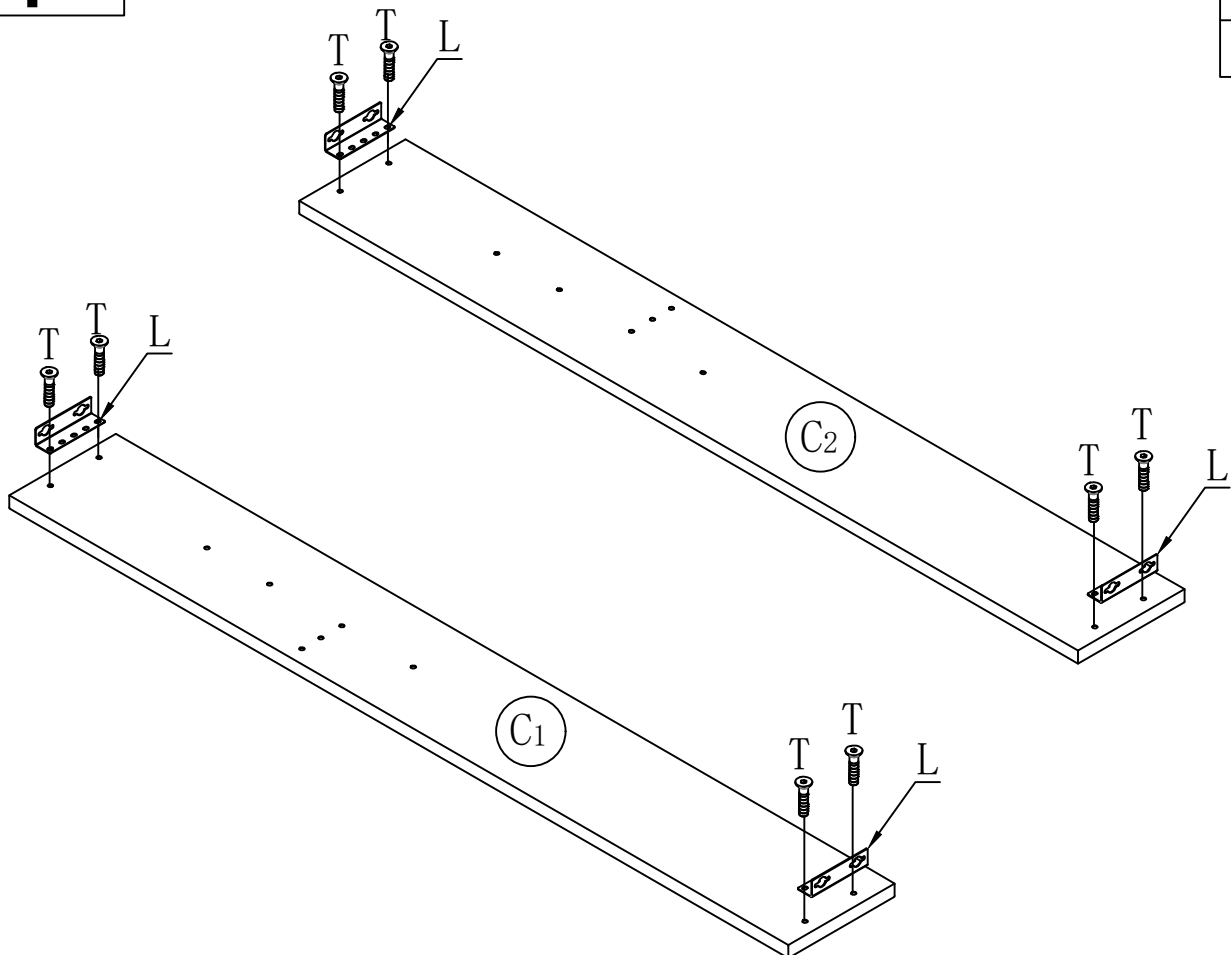

Hardware list

<p>R</p>  <p>M8*50mm 10PCS</p>	<p>S</p>  <p>M8*45mm 14PCS</p>	<p>T</p>  <p>M8*25mm 26PCS</p>	<p>U</p>  <p>M8*18mm 12PCS</p>	<p>V</p>  <p>M8 14PCS</p>
<p>W</p>  <p>Ø17*Ø8.5 6PCS</p>	<p>X</p>  <p>Ø22*Ø8.5 4PCS</p>	<p>Y</p>  <p>M8 1PC</p>	<p>Z</p>  <p>M8 1PC</p>	

step1

R		X	
4PCS		4PCS	

Headboard height is adjustable

step2

T	
2PCS	

step3

T
8PCS

step4

step5

T	
8PCS	

step6

R		W	
6PCS		6PCS	

step7

step8

S	U	V
		
4PCS	12PCS	4PCS

step9

T

8PCS

step10

S

4PCS

step11

S	V
	
6PCS	6PCS

step12