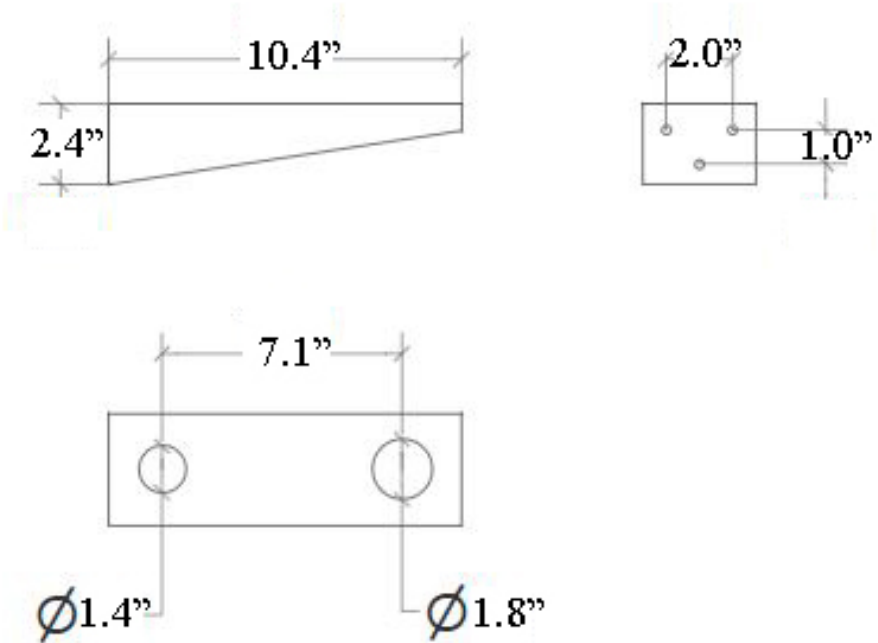

Finishes:

 Stainless Steel

SKU# | Options:

- Albio 66213.29 | Stainless Steel

* WS Bath Collections reserves the right to revise dimensions or information on this sheet without notice

Collection Albio	Model Albio 66213.29	Dimensions Metric <i>1 inch = 2.54 cm</i> <i>1 inch = 25.4 mm</i>	 1051 Lea Drive - Collegeville, PA 19426 Tel. 215 513 9400 - Fax 610 831 0215 www.ws bathcollections.com - info@ws bathcollections.com
------------------------------	----------------------------------	---	---

Collection
Albio

Model |
Albio 66213.29

Dimensions Metric
1 inch = 2.54 cm
1 inch = 25.4 mm

1051 Lea Drive - Collegeville, PA 19426
Tel. 215 513 9400 - Fax 610 831 0215
www.ws bathcollections.com - info@ws bathcollections.com