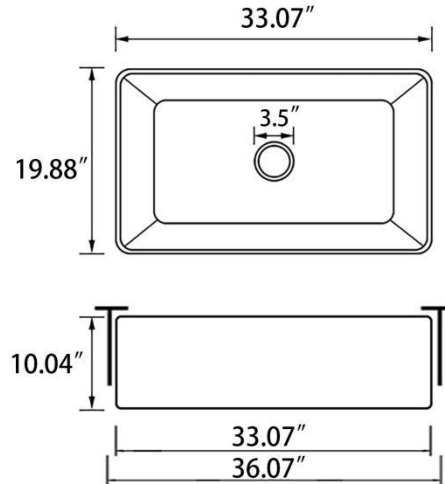

Sinber Kitchen Sink Introduction

KCS0002S-OL

Minimum Base Cabinet: 36.07 inches
Sink Net Weight: 90.4 lbs

KCS0002S-OL 33" L x 20" W White Rectangular Ceramic Apron farmhouse Kitchen Sink With Strainer			
Installation Type	Vessel	Sink Shape	Rectangular
Primary Material	Ceramic	Finish	White
Natural Variation Type	No Natural Variation	Basin	19" W x 33" L x 10" D
Overall	33.07" L x 19.88" W x 10.04"H	Overall Product Weight	94.80lb
Number of Faucet Holes	0	Drain Placement	Center
Number of Basins	1	Basin Split	50/50
cUPC Certificates	Yes	Warranty	Lifetime Limited
Installation Required	Yes	Cut Out Template Included	Yes
Package Includes: Sink, mounting hardware and cut-out template.			