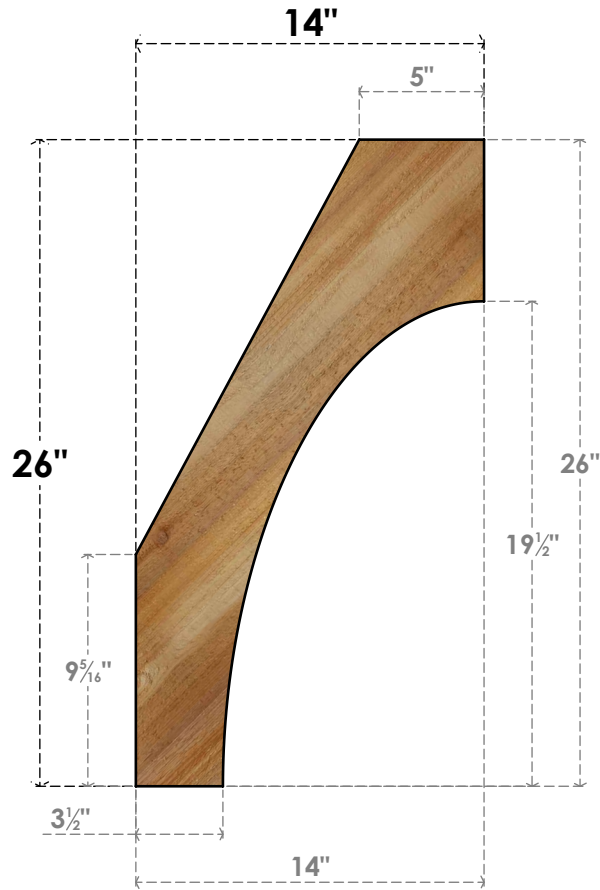

BRC06X14X26WTLOORWR

6"W X 14"D X 26"H WESTLAKE ROUGH SAWN BRACE, WESTERN RED CEDAR

SIDE

FRONT

EKENA MILLWORK
 2300 WEST MAIN ST.
 CLARKSVILLE, TX 75426
 TOLL FREE: 866-607-0453
 WWW.EKENAMILLWORK.COM

NOTES