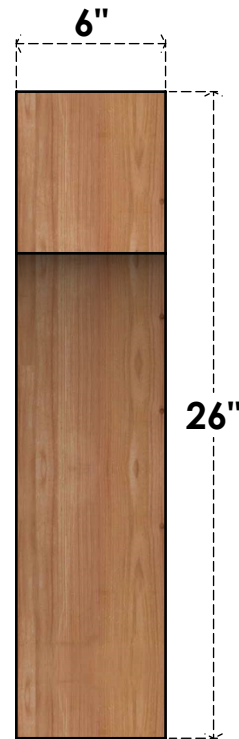

BRC06X14X26WTLOORWR

6"W X 14"D X 26"H WESTLAKE ROUGH SAWN BRACE, WESTERN RED CEDAR

SIDE

FRONT

EKENA MILLWORK
 2300 WEST MAIN ST.
 CLARKSVILLE, TX 75426
 TOLL FREE: 866-607-0453
 WWW.EKENAMILLWORK.COM

NOTES