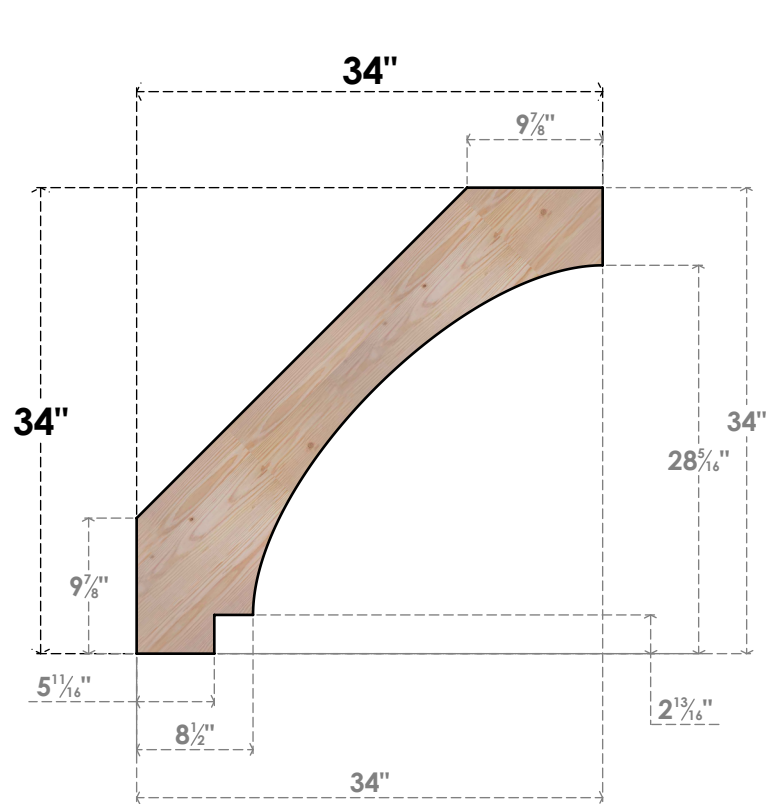

# BRC04X34X34IMP00SDF

3 1/2"W X 34"D X 34"H IMPERIAL SMOOTH BRACE, DOUGLAS FIR

**SIDE**

**FRONT**

EKENA MILLWORK  
 2300 WEST MAIN ST.  
 CLARKSVILLE, TX 75426  
 TOLL FREE: 866-607-0453  
 WWW.EKENAMILLWORK.COM

**NOTES**

1. INSTALLATION TO BE COMPLETED IN ACCORDANCE WITH MANUFACTURER'S SPECIFICATIONS.
2. DRAWING MAY NOT BE TO SCALE
3. THIS DRAWING IS INTENDED FOR DESIGN AND PLANNING PURPOSES ONLY.
4. ALL INFORMATION CONTAINED HEREIN WAS CURRENT AT THE TIME OF DEVELOPMENT BUT MUST BE REVIEWED AND APPROVED BY THE PRODUCT MANUFACTURER TO BE CONSIDERED ACCURATE.
5. PRODUCTS ARE NOT KILN DRIED. THIS ITEM IS UNIQUE AND WILL CONTAIN THE NATURAL VARIATIONS THAT THE WOOD SPECIES OFFERS. THIS MAY RESULT IN VARIATIONS UP TO 1/4"