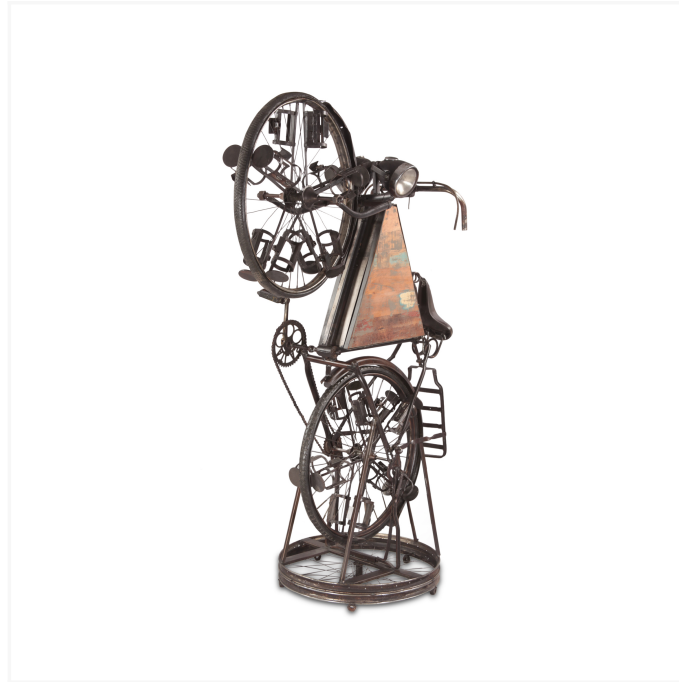

# Eiffel 16" Cycle Bar

## Product Images

---

## Short Description

---

Eiffel 16" Cycle Bar

## Description

---

Eiffel 16" Cycle Bar