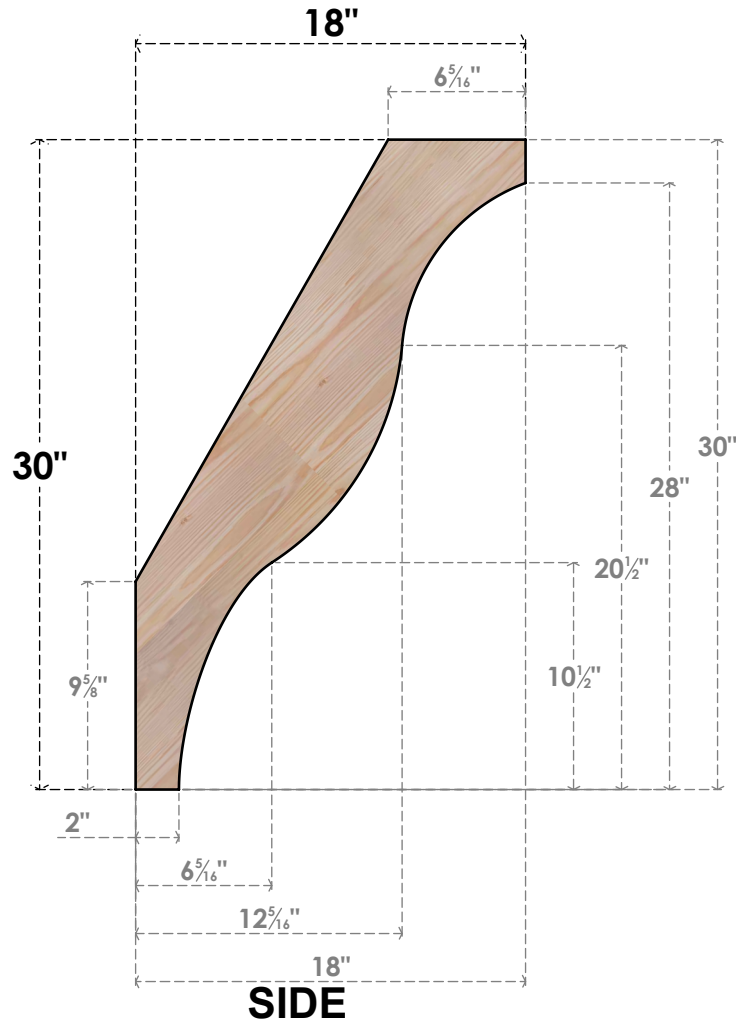

BRC04X18X30FST00SDF

3 1/2"W X 18"D X 30"H FUNSTON SMOOTH BRACE, DOUGLAS FIR

EKENA MILLWORK
 2300 WEST MAIN ST.
 CLARKSVILLE, TX 75426
 TOLL FREE: 866-607-0453
 WWW.EKENAMILLWORK.COM

NOTES

1. INSTALLATION TO BE COMPLETED IN ACCORDANCE WITH MANUFACTURER'S SPECIFICATIONS.
2. DRAWING MAY NOT BE TO SCALE
3. THIS DRAWING IS INTENDED FOR DESIGN AND PLANNING PURPOSES ONLY.
4. ALL INFORMATION CONTAINED HEREIN WAS CURRENT AT THE TIME OF DEVELOPMENT BUT MUST BE REVIEWED AND APPROVED BY THE PRODUCT MANUFACTURER TO BE CONSIDERED ACCURATE.
5. PRODUCTS ARE NOT KILN DRIED. THIS ITEM IS UNIQUE AND WILL CONTAIN THE NATURAL VARIATIONS THAT THE WOOD SPECIES OFFERS. THIS MAY RESULT IN VARIATIONS UP TO 1/4"