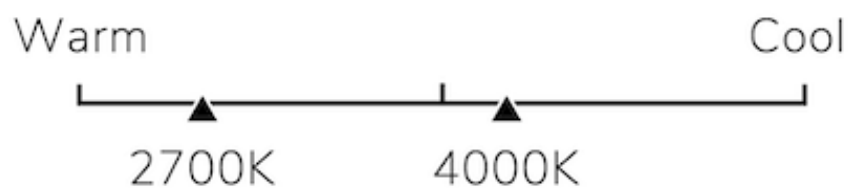

Lighting Specifications

Brightness 360 lumens

Estimated Yearly Energy Cost \$ 0.76

Based on 3 hrs/day
11c/kWh Cost depends
on rates and use

Life in Years 22.8 Years

Based on 3 hrs/day

Color Appearance

Energy Used 6.3 watts