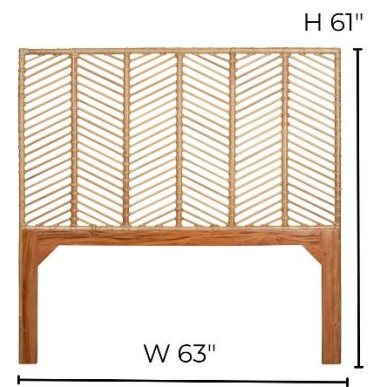

King

Queen

Twin

## LIAM HEADBOARD - JWN10294

For Indoor Use Only

### DIMENSIONS

**King:** W80" x H61", floor to bottom of first rattan pole 26.25"

**Queen:** W63" x H61", floor to bottom of first rattan pole 27"

**Twin:** W42" x H61", floor to bottom of first rattan pole 24.5"