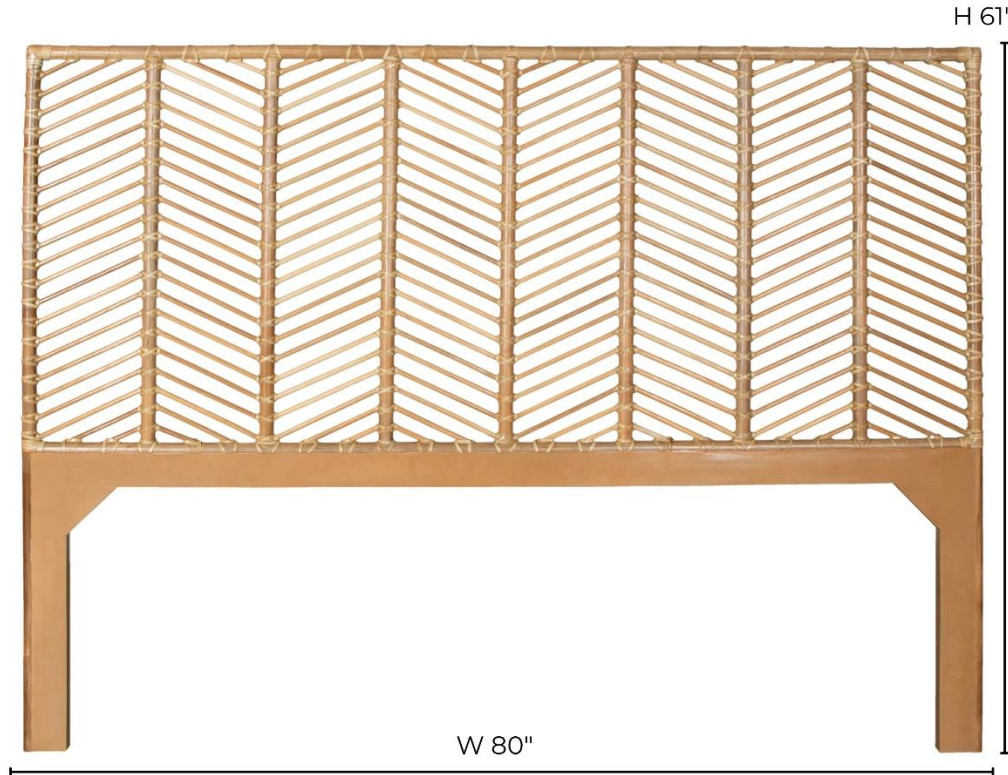

King

Queen

Twin

## LIAM HEADBOARD - JWN10294

For Indoor Use Only

### DIMENSIONS

**King:** W80" x H61", floor to bottom of first rattan pole 26.25"

**Queen:** W63" x H61", floor to bottom of first rattan pole 27"

**Twin:** W42" x H61", floor to bottom of first rattan pole 24.5"

**Approx. Weight:** Twin 20 lbs., Double 30 lbs., Queen 30 lbs., King 40 lbs.