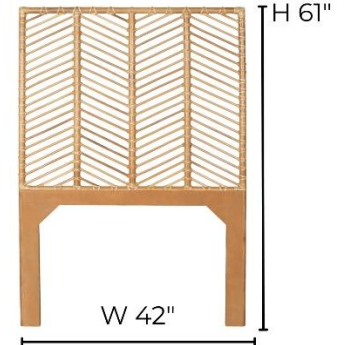

King

Queen

Twin

## LIAM HEADBOARD - JWN10294

For Indoor Use Only

### DIMENSIONS

**King:** W80" x H61", floor to bottom of first rattan pole 26.25"

**Queen:** W63" x H61", floor to bottom of first rattan pole 27"

**Twin:** W42" x H61", floor to bottom of first rattan pole 24.5"

**Approx. Weight:** Twin 20 lbs., Double 30 lbs., Queen 30 lbs., King 40 lbs.