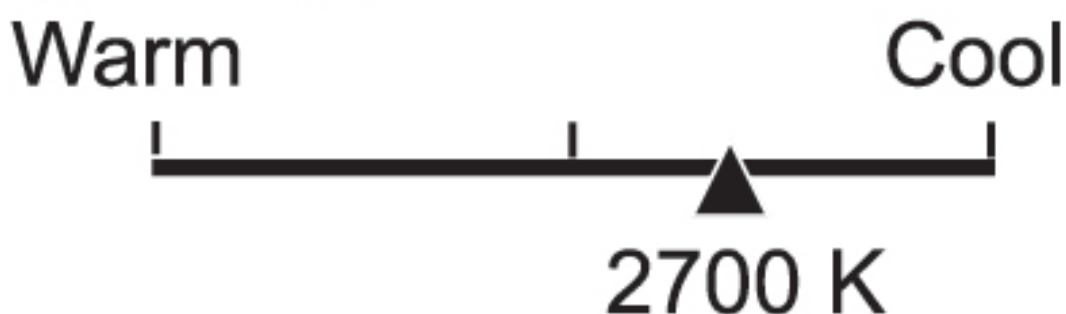

Lighting Facts

Per Bulb

Brightness **540 lumens**

Estimated Yearly **\$0.72**
Energy Cost

Based on 3 hrs/day,
11¢/kWh. Cost depends on
rates and use.

Life **27.4 years**
Based on 3 hrs/day

Light Appearance

Energy Used **6 watts**