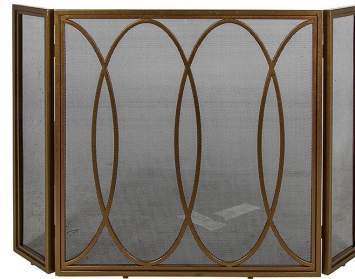

Parisian Fire Place Screen

ELLAHOME

SKU#

FS11

Overall

30"h x 30"w x 8" / panels

Description

Classic craftsmanship makes this wrought iron fireplace screen a fashionable and functional choice. Overlapping curves adorn the front panel for an eye-catching look to enhance your space. This chic creation by Ella Home is perfect for any living room.

Finish Options

AB Antique Black

BB Bronzed Brass

DO Deep Ocean

DG Distressed Gray

FB Flat Black

GL Gold Leaf (+15%)

MB Metallic Bronze

MG Metallic Graphite

OW Oyster White

SL Silver Leaf (+15%)

Materials

Wrought Iron

Weight

25 lb