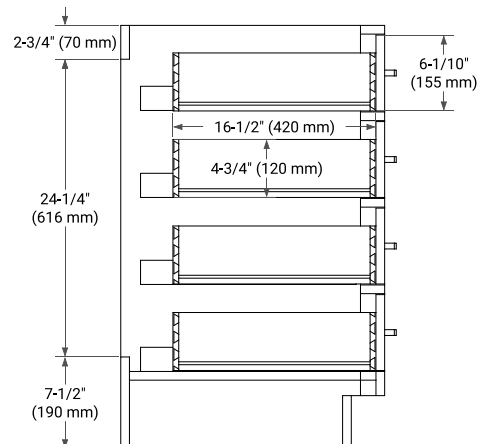

42" SINGLE SINK BASE CABINET

BASE CABINET DIMENSIONS

42" W x 21.5" D x 34.5" H

FEATURES

- Solid wood frame & plywood panels
- Dovetail drawers and joints
- Soft closing doors & drawers

HARDWARE FINISHES*

Brushed Nickel Satin Brass Matte Black Polished Chrome

43" SINGLE OVAL SINK COUNTERTOP WITH 0.75 IN. THICKNESS

OVERALL DIMENSIONS

43" W x 22" D x 0.75" H

COUNTERTOP OPTIONS

Carrara Marble

FEATURES

- Solid countertop with mitered edges & seams
- Undermount white oval sink
- Pre-drilled for 8" widespread faucet

INCLUDED

- Countertop
- Matching Backsplash
- Oval Sink

COUNTERTOP PLAN VIEW

EDGE SIDE VIEW

THREE DIMENSIONAL COUNTERTOP VIEW