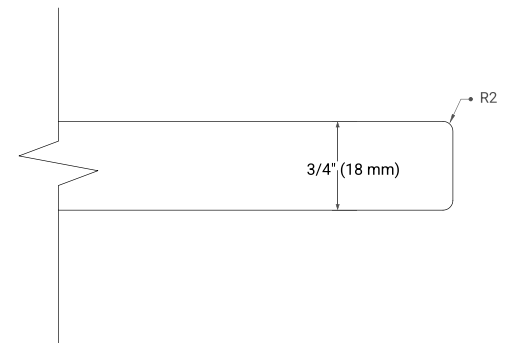

43" SINGLE OVAL SINK COUNTERTOP WITH 0.75 IN. THICKNESS

OVERALL DIMENSIONS

43" W x 22" D x 0.75" H

COUNTERTOP OPTIONS

Carrara Marble

FEATURES

- Solid countertop with mitered edges & seams
- Undermount white oval sink
- Pre-drilled for 8" widespread faucet

INCLUDED

- Countertop
- Matching Backsplash
- Oval Sink

COUNTERTOP PLAN VIEW

EDGE SIDE VIEW

THREE DIMENSIONAL COUNTERTOP VIEW