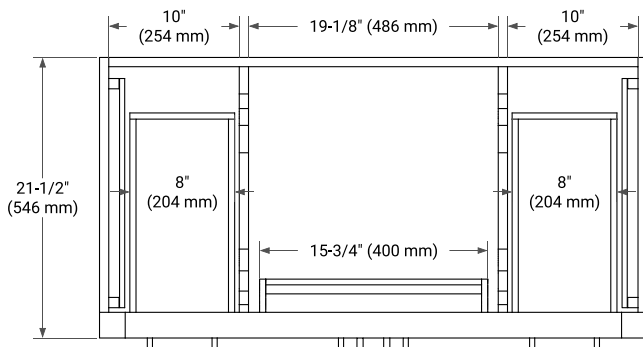

42" SINGLE SINK BASE CABINET

BASE CABINET DIMENSIONS

42" W x 21.5" D x 34.5" H

FEATURES

- Solid wood frame & plywood panels
- Dovetail drawers and joints
- Soft closing doors & drawers

HARDWARE FINISHES*

Brushed Nickel Satin Brass Matte Black Polished Chrome

43" SINGLE OVAL SINK COUNTERTOP WITH 0.75 IN. THICKNESS

OVERALL DIMENSIONS

43" W x 22" D x 0.75" H

COUNTERTOP OPTIONS

Carrara Marble

FEATURES

- Solid countertop with mitered edges & seams
- Undermount white oval sink
- Pre-drilled for 8" widespread faucet

INCLUDED

- Countertop
- Matching Backsplash
- Oval Sink

COUNTERTOP PLAN VIEW

EDGE SIDE VIEW

THREE DIMENSIONAL COUNTERTOP VIEW