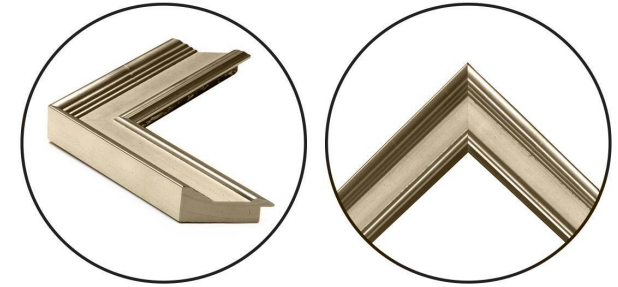

WENDOVER ART GROUP

ITEM NUMBER : **WLA2216**

TITLE : **Romantic Passage**

OUTWARD DIMENSION (W X H) : **43.75" x 43.75"**

FRAME (WIDTH X DEPTH) : **M0598SUB1 | 2.13" x 1.38"**

FRAME FINISH : **Standard Frame**

Silver Leaf

DESCRIPTION :

Giclee on Matte Paper, Straight Fit (No Mats)