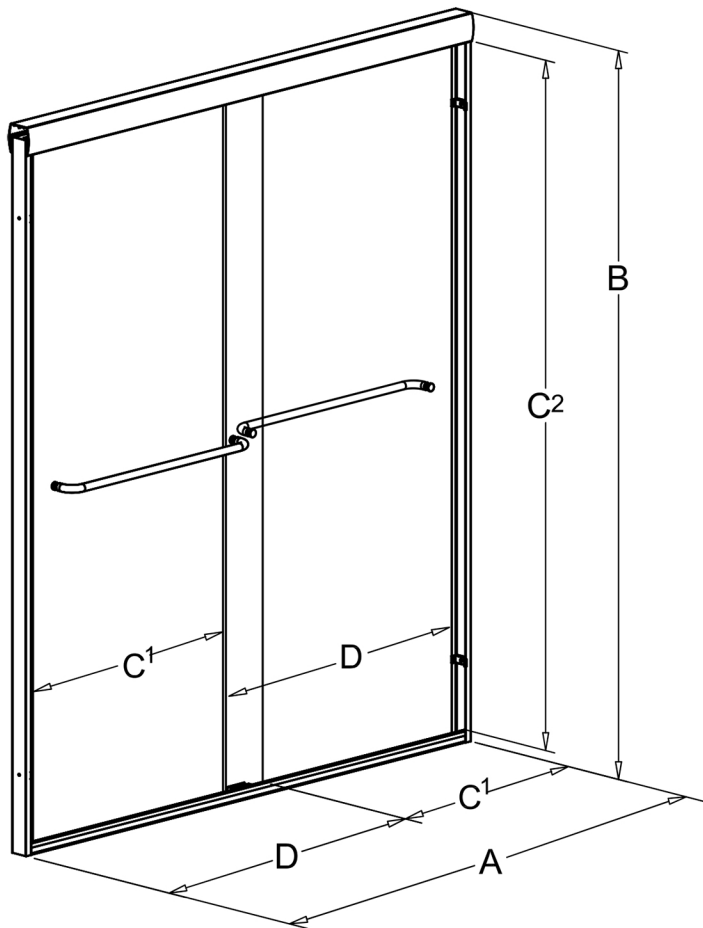

# Tempered Glass Double Sliding Shower Door

**A Model Width**

**44"~48"**

**B Product Height**

**72"**

**C<sup>1</sup> Access Width**

**18-1/8"~22-1/8"**

**C<sup>2</sup> Access Height**

**68-1/4"**

**D Door Width**

**24-13/16"**

Size:48"x72"

Glass Thickness:5/16"(8mm)