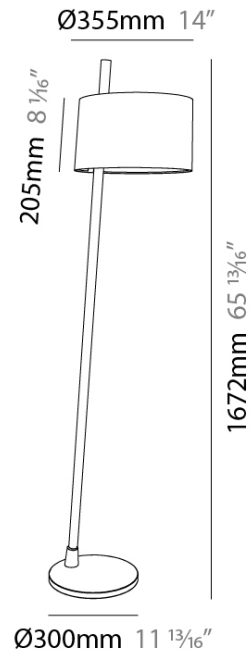

LINOOD PORTABLE

D94042-

base number   Finish
Options

1. To build a product code in our configurator select the specify button on the base model # product page
2. To build a manual product code on this datasheet choose from the options listed below in blue font and add the suffix to the base model #

GENERAL

Division: Design
Series: Linoood
Mounting Type: Portable
Mounting Location: Floor
Subcategory: Floor
Brand: Milan

PHYSICAL

Shape: Abstract
Diameter (mm): 355
Diameter (in): 14
Height (mm): 1672
Height (in): 65 ¹³/₁₆
Light Distribution: Direct / Indirect
Diffuser: Polyester Shade
[Fixture Finish: MBQ / MKL](#)
Fixture Material: Metal
Upon Request: Bolt Down

ELECTRICAL

Number of Lamps: 1
Lamp Type: LED Retrofit
Lamp Shape: A19
Bulb Included: Bulb Not Included
Max. Wattage Per Lamp (W): 12
Lamp Base: E26
Input Voltage (V): 120
Upon Request: 277Vac / GU24

RATINGS AND CERTIFICATIONS

Certified By: Certified for North American Standards
IP rating: IP20

PROJECT
TYPE
SPECIFIER
QUANTITY
DATE