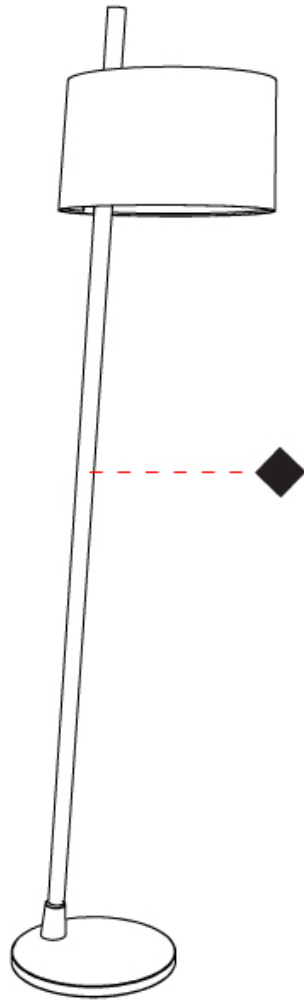

GENERAL

Division: Design
Series: Linoood
Mounting Type: Portable
Mounting Location: Floor
Subcategory: Floor
Brand: Milan

PHYSICAL

Shape: Abstract
Diameter (mm): 355
Diameter (in): 14
Height (mm): 1672
Height (in): 65 ¹³/₁₆
Light Distribution: Direct / Indirect
Diffuser: Polyester Shade
[Fixture Finish: MBQ / MKL](#)
Fixture Material: Metal
Upon Request: Bolt Down

ELECTRICAL

Number of Lamps: 1
Lamp Type: LED Retrofit
Lamp Shape: A19
Bulb Included: Bulb Not Included
Max. Wattage Per Lamp (W): 12
Lamp Base: E26
Input Voltage (V): 120
Upon Request: 277Vac / GU24

RATINGS AND CERTIFICATIONS

DATE

D

LINOOD PORTABLE COLOR FINISH CHART

PROJECT

TYPE

SPECIFIER

QUANTITY

DATE