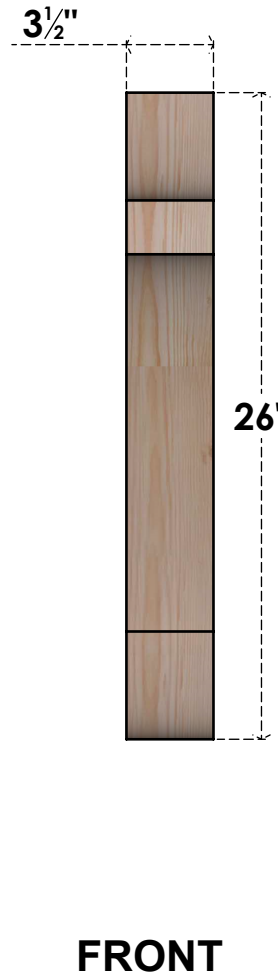

# BRC04X14X26OLY00SDF

3 1/2"W X 14"D X 26"H OLYMPIC SMOOTH BRACE, DOUGLAS FIR

EKENA MILLWORK  
 2300 WEST MAIN ST.  
 CLARKSVILLE, TX 75426  
 TOLL FREE: 866-607-0453  
 WWW.EKENAMILLWORK.COM

### NOTES

1. INSTALLATION TO BE COMPLETED IN ACCORDANCE WITH MANUFACTURER'S SPECIFICATIONS.
2. DRAWING MAY NOT BE TO SCALE
3. THIS DRAWING IS INTENDED FOR DESIGN AND PLANNING PURPOSES ONLY.
4. ALL INFORMATION CONTAINED HEREIN WAS CURRENT AT THE TIME OF DEVELOPMENT BUT MUST BE REVIEWED AND APPROVED BY THE PRODUCT MANUFACTURER TO BE CONSIDERED ACCURATE.
5. PRODUCTS ARE NOT KILN DRIED. THIS ITEM IS UNIQUE AND WILL CONTAIN THE NATURAL VARIATIONS THAT THE WOOD SPECIES OFFERS. THIS MAY RESULT IN VARIATIONS UP TO 1/4"