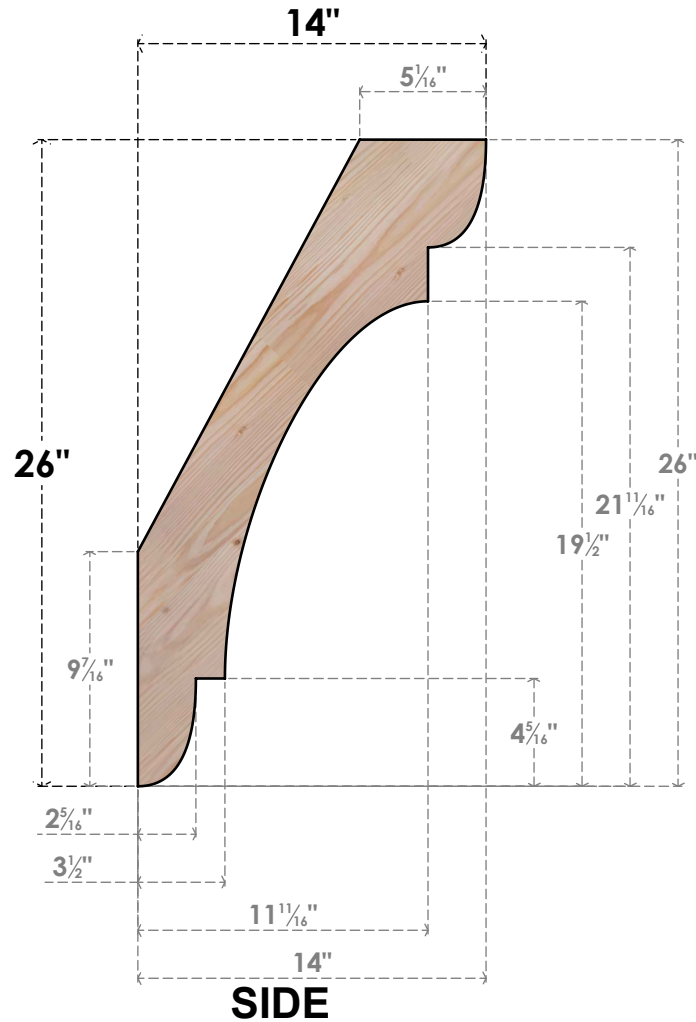

# BRC04X14X26OLY00SDF

3 1/2"W X 14"D X 26"H OLYMPIC SMOOTH BRACE, DOUGLAS FIR

EKENA MILLWORK  
 2300 WEST MAIN ST.  
 CLARKSVILLE, TX 75426  
 TOLL FREE: 866-607-0453  
 WWW.EKENAMILLWORK.COM

### NOTES

1. INSTALLATION TO BE COMPLETED IN ACCORDANCE WITH MANUFACTURER'S SPECIFICATIONS.
2. DRAWING MAY NOT BE TO SCALE
3. THIS DRAWING IS INTENDED FOR DESIGN AND PLANNING PURPOSES ONLY.
4. ALL INFORMATION CONTAINED HEREIN WAS CURRENT AT THE TIME OF DEVELOPMENT BUT MUST BE REVIEWED AND APPROVED BY THE PRODUCT MANUFACTURER TO BE CONSIDERED ACCURATE.
5. PRODUCTS ARE NOT KILN DRIED. THIS ITEM IS UNIQUE AND WILL CONTAIN THE NATURAL VARIATIONS THAT THE WOOD SPECIES OFFERS. THIS MAY RESULT IN VARIATIONS UP TO 1/4"