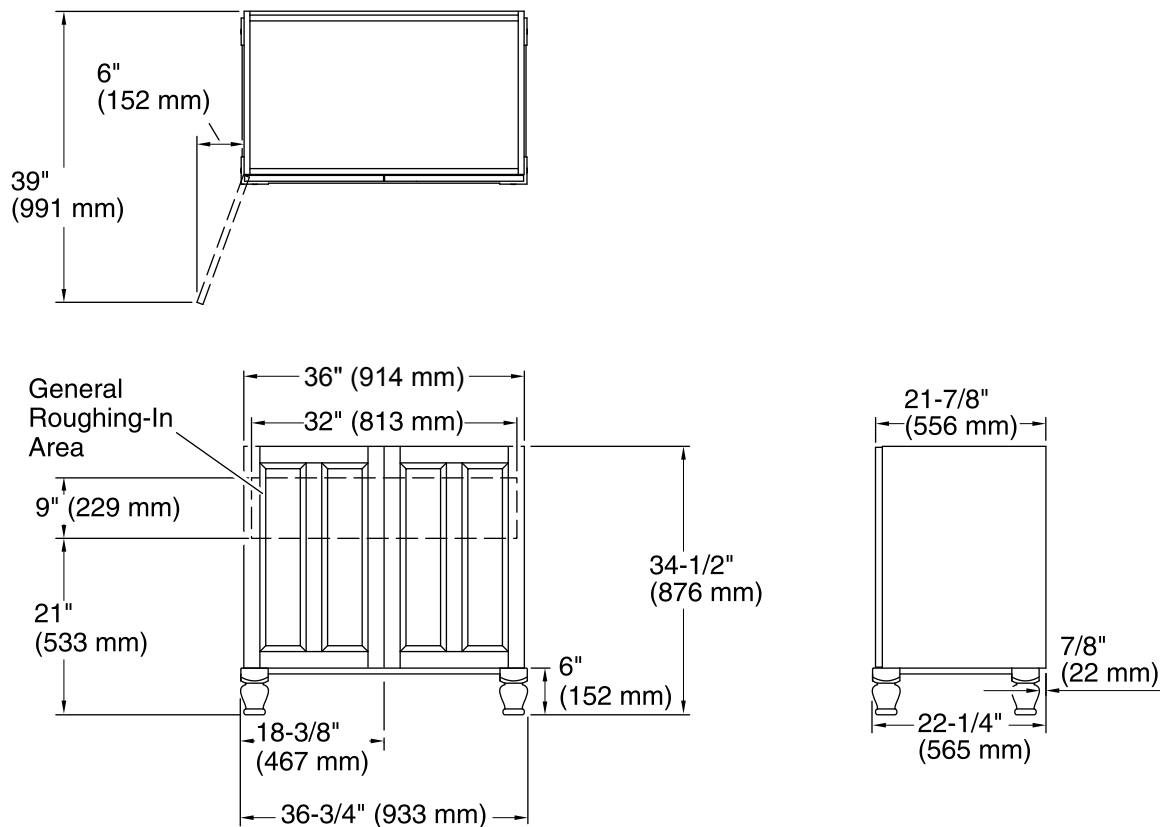

Technical Information

All product dimensions are nominal.

Vanity type: Standard

Notes

Install this product according to the installation guide.

Decorative cabinet hardware is not supplied. Refer to the KOHLER bath accessories line for recommended cabinet hardware to complement your vanity.