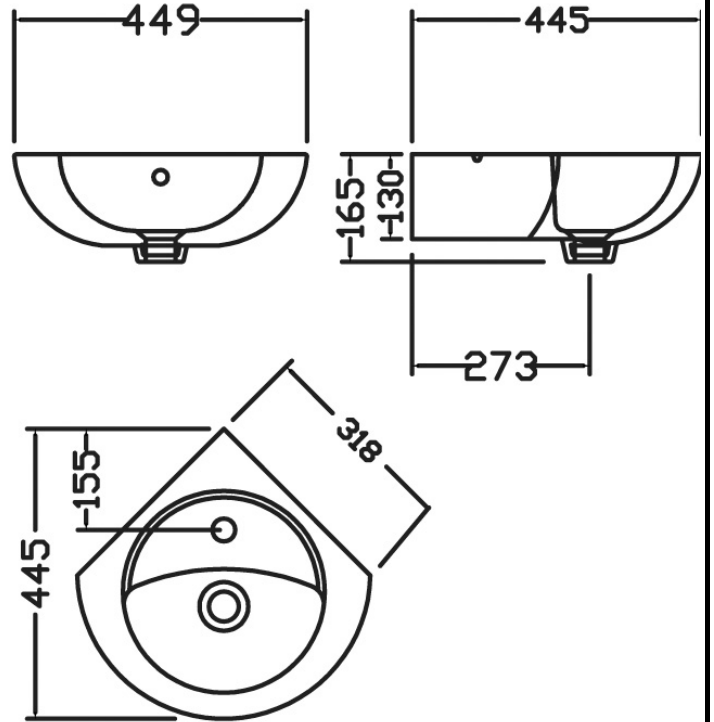

## CUSTOMER DATA SHEET - CERAMICS

**DESCRIPTION:** Corner W/H Basin

### PRODUCT DIMENSIONS

Height (mm)	Width (mm)	Depth (mm)	Nett Wgt Kg
165	449	445	10

### PACKAGING DIMENSIONS

Height (mm)	Width (mm)	Depth (mm)	Gross Wgt Kg
395	390	222	10

### OUTER BOX DIMENSIONS (If Applicable)

Height (mm)	Width (mm)	Depth (mm)	Gross Wgt Kg