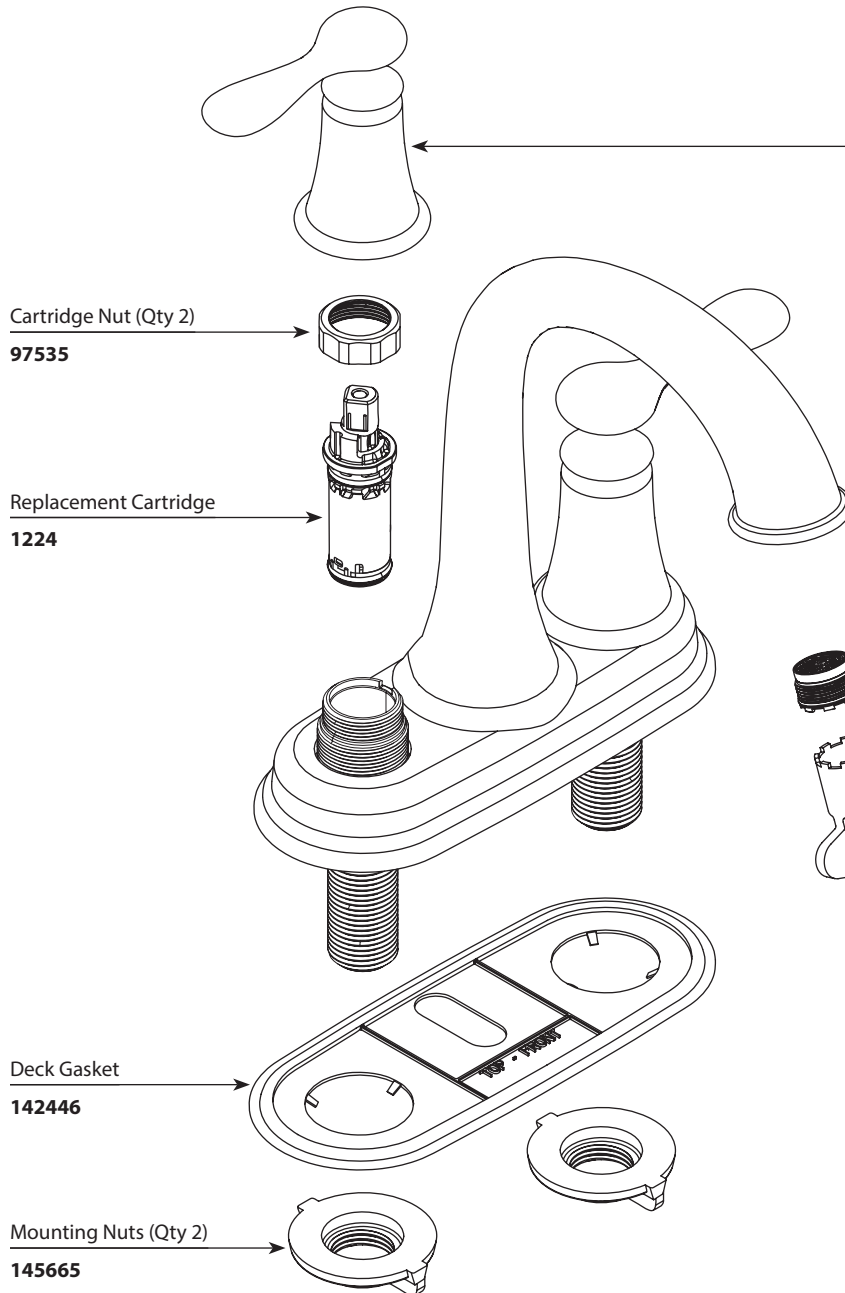

■ Order by Part Number

ELLCOTT™		
4" Lavatory Faucet		
MODEL	HANDLE	FINISH
84092	Lever	Chrome
84092SRN	Lever	Spot Resist Brushed Nickel

Handle Kit - Hot

- 203696** Chrome
- 203696SRN** Spot Resist Brushed Nickel

Handle Kit - Cold

- 203697** Chrome
- 203697SRN** Spot Resist Brushed Nickel

Aerator Kit (Includes tool)

- 181085** 1.2gpm

WASTE ASSEMBLIES	
<p>Top only:</p> <ul style="list-style-type: none"> 186479 Chrome 186478SRN Spot Resist Brushed Nickel 	
<p>Full assembly:</p> <ul style="list-style-type: none"> 186478 Chrome 186478SRN Spot Resist Brushed Nickel 	
<p>USE ON DECKS < 1/4" (6mm)</p> <p>Thin Deck Spacer Kit (Qty 2) 146936</p>	<p>USE ON DECKS > 1-3/16" (30mm)</p> <p>Thick Deck Extension Kit (Qty 2) 100818</p>