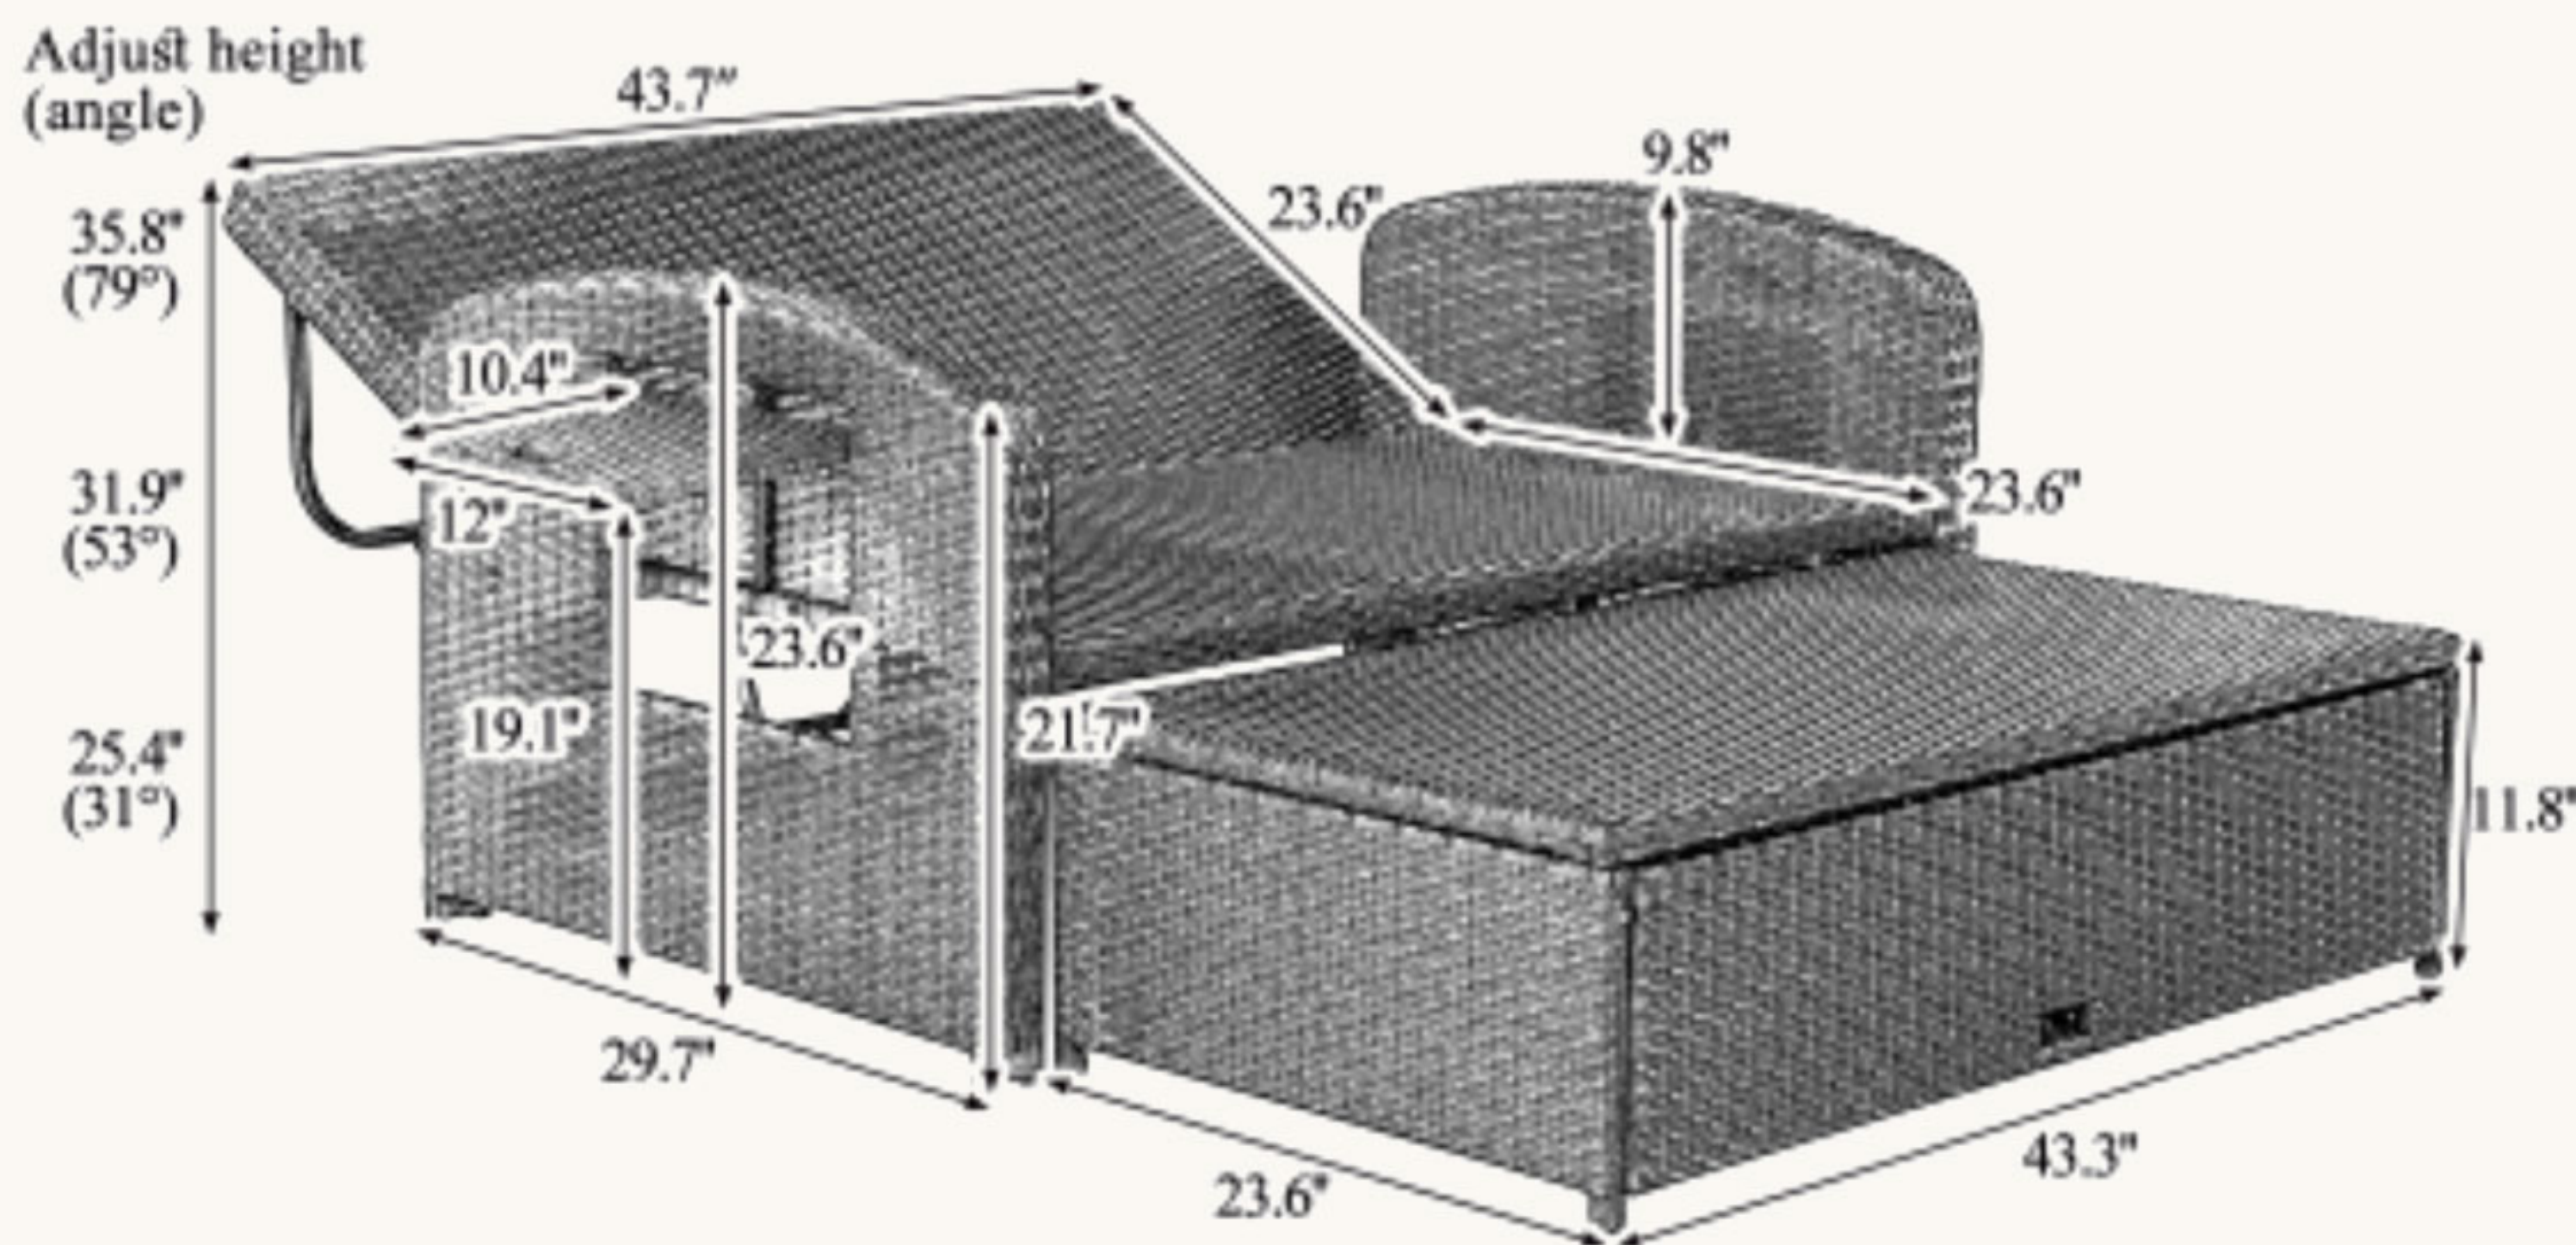

# Dimensional Details

## Product Dimensions

- Length (in.) :45.6
- Width (in.) :43.1
- Height (in.) :35.8
- Weight (lbs.):68.34

## Package Size

- Length (in.) :45.5
- Width (in.) :25.5
- Height (in.) :22
- Weight (lbs.):87.34