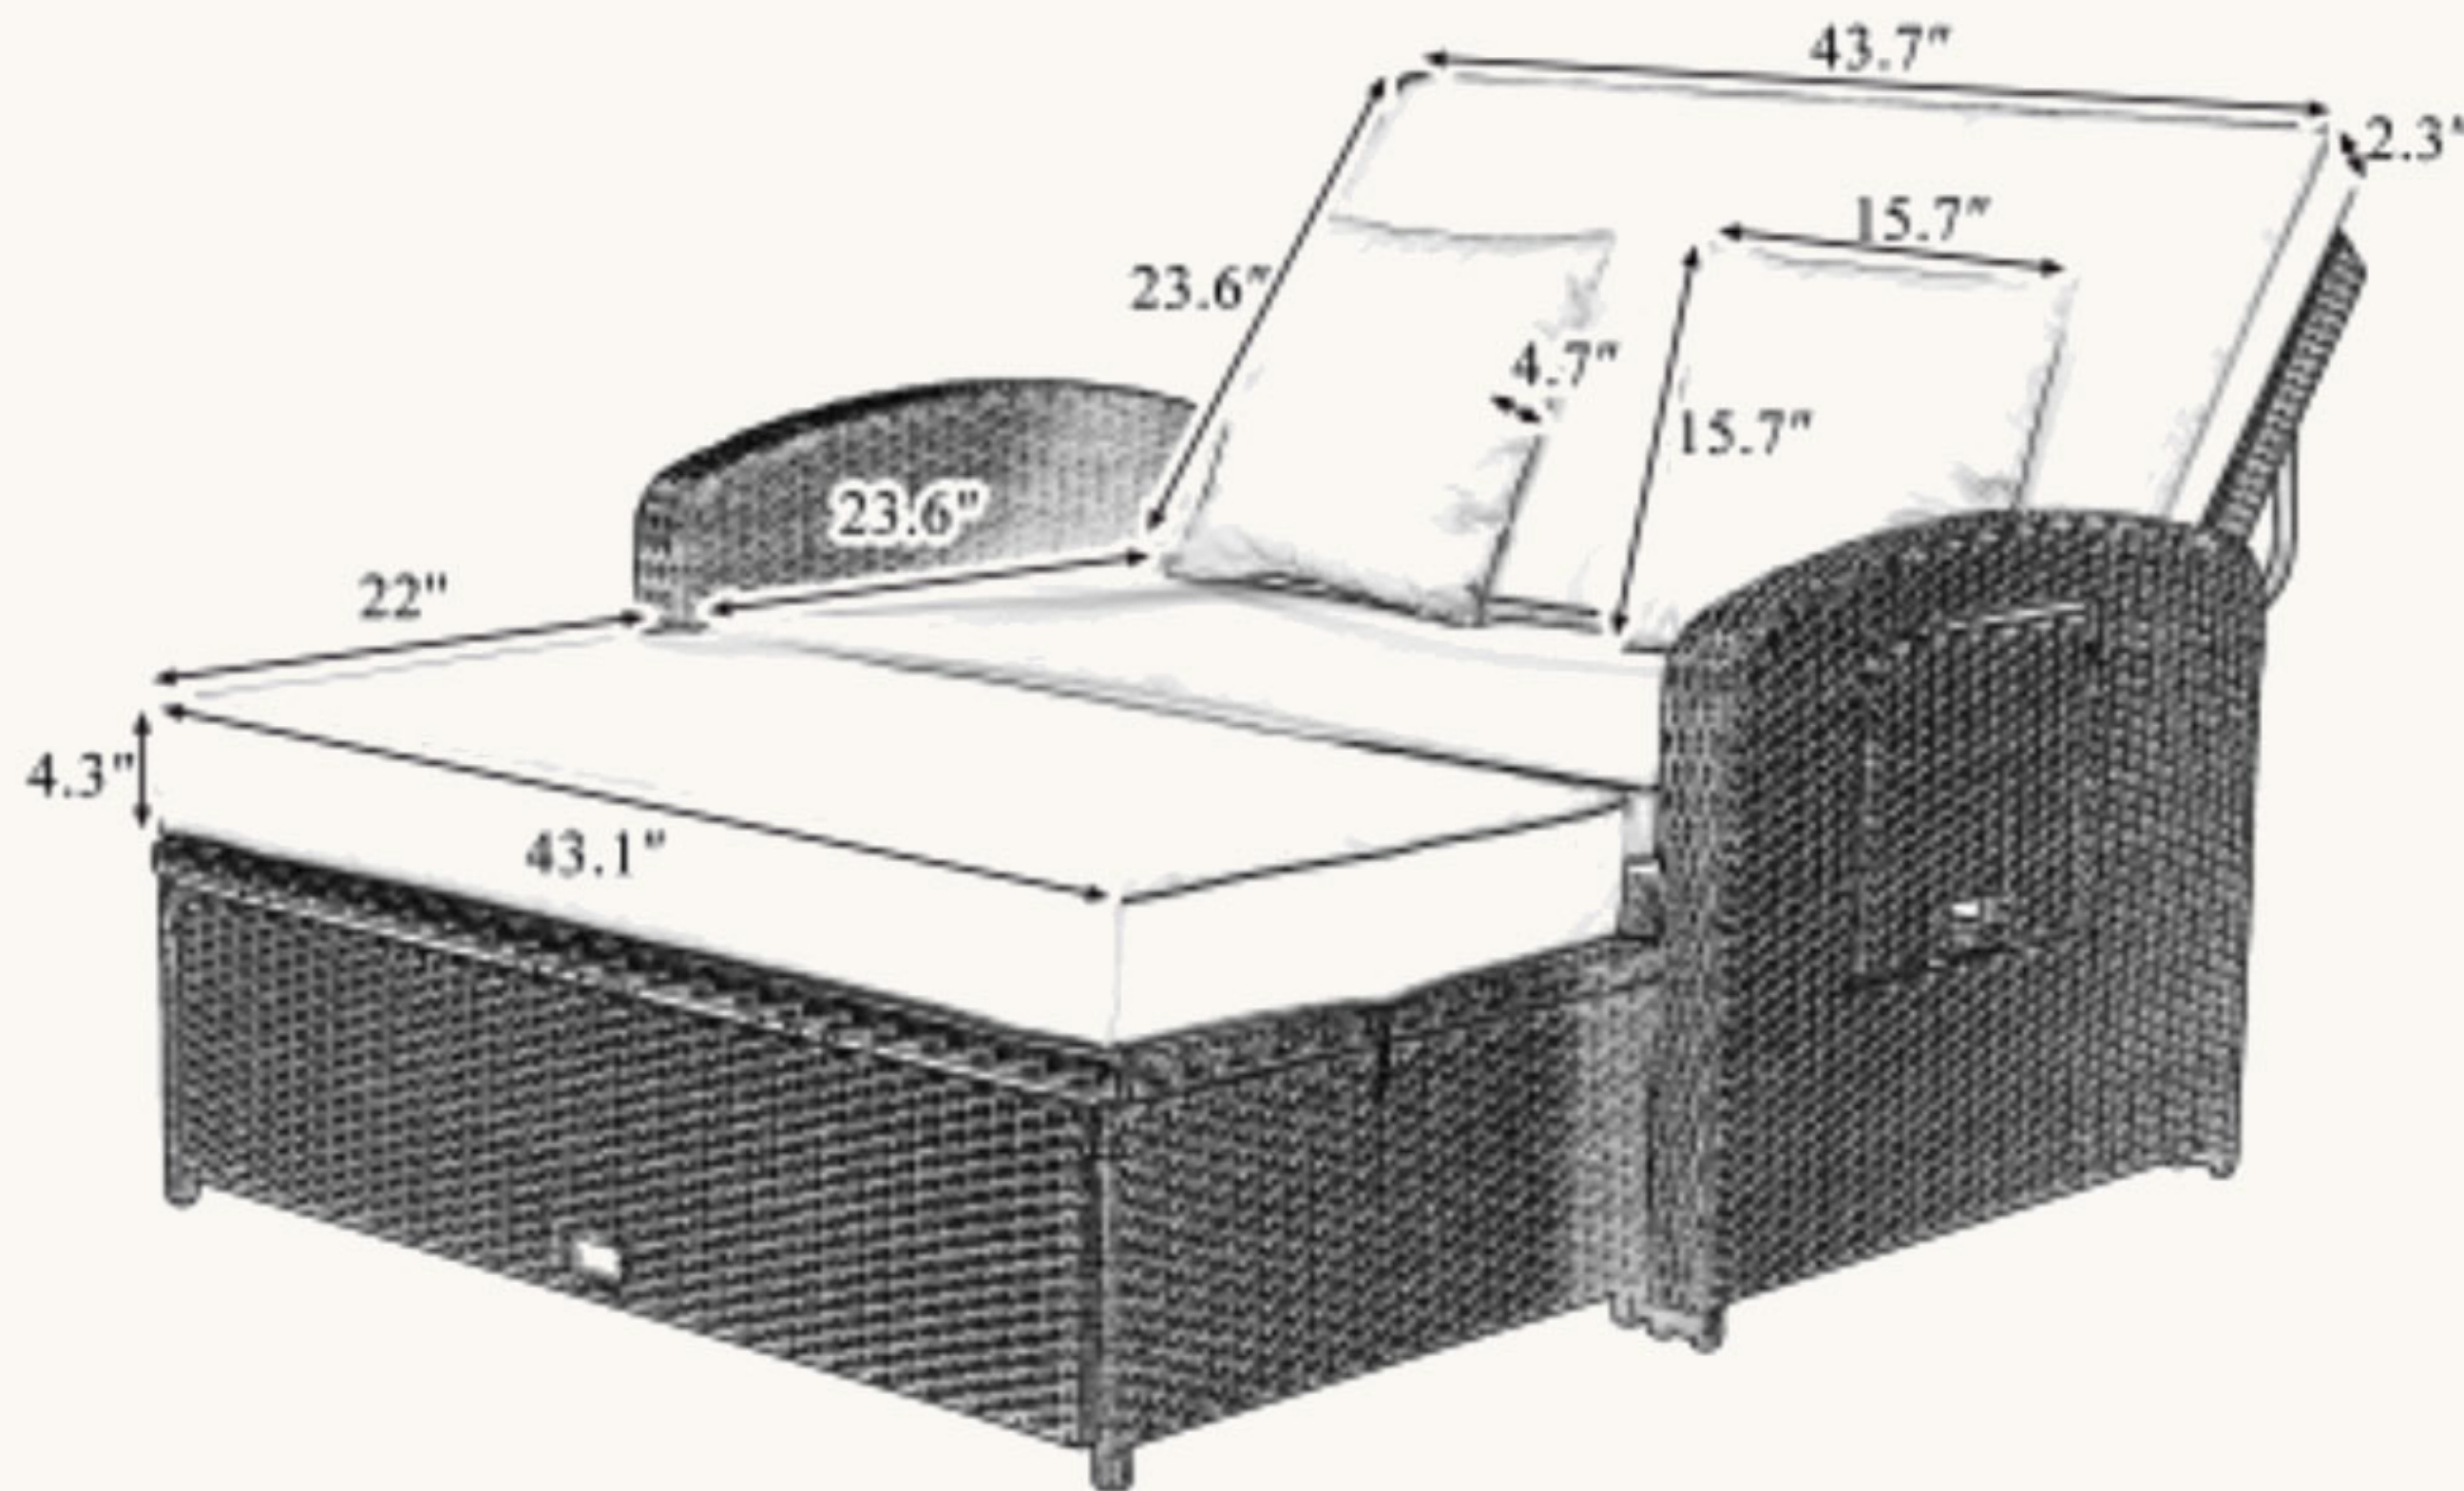

# Dimensional Details

## Product Dimensions

- Length (in.) :45.6
- Width (in.) :43.1
- Height (in.) :35.8
- Weight (lbs.):68.34

## Package Size

- Length (in.) :45.5
- Width (in.) :25.5
- Height (in.) :22
- Weight (lbs.):87.34