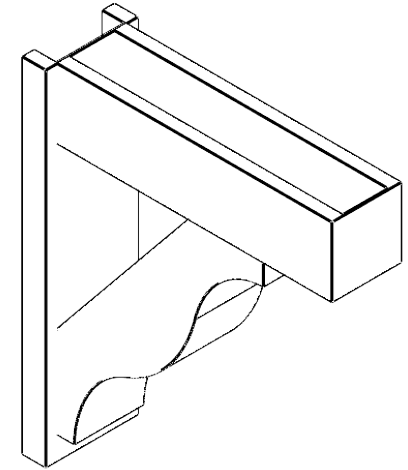

ITEM NUMBER: OUTUROC060X080X26000X30000X060X020X060FST44RCPR

6"W TOP X 8"W BACK X 26"D X 30"H X 6"T TOP X 2"T BACK TIMBERTHANE ROUGH CEDAR FUNSTON FAUX WOOD OPEN OUTLOOKER, BLOCK TOP AND BACK, 6"W CLOSED BRACE, PRIMED TAN

SIDE PROFILE

FRONT PROFILE

ISOMETRIC

EKENA MILLWORK
2300 WEST MAIN ST.
CLARKSVILLE, TX 75426
TOLL FREE: 866-607-0453
WWW.EKENAMILLWORK.COM

NOTES

1. INSTALLATION TO BE COMPLETED IN ACCORDANCE WITH MANUFACTURER'S SPECIFICATIONS.
2. DRAWING MAY NOT BE TO SCALE
3. THIS DRAWING IS INTENDED FOR DESIGN AND PLANNING PURPOSES ONLY.
4. ALL INFORMATION CONTAINED HEREIN WAS CURRENT AT THE TIME OF DEVELOPMENT BUT MUST BE REVIEWED AND APPROVED BY THE PRODUCT MANUFACTURER TO BE CONSIDERED ACCURATE.
5. TIMBERTHANE ARCHITECTURAL PRODUCTS ARE MADE FROM HIGH DENSITY URETHANE AND COME FACTORY PRIMED