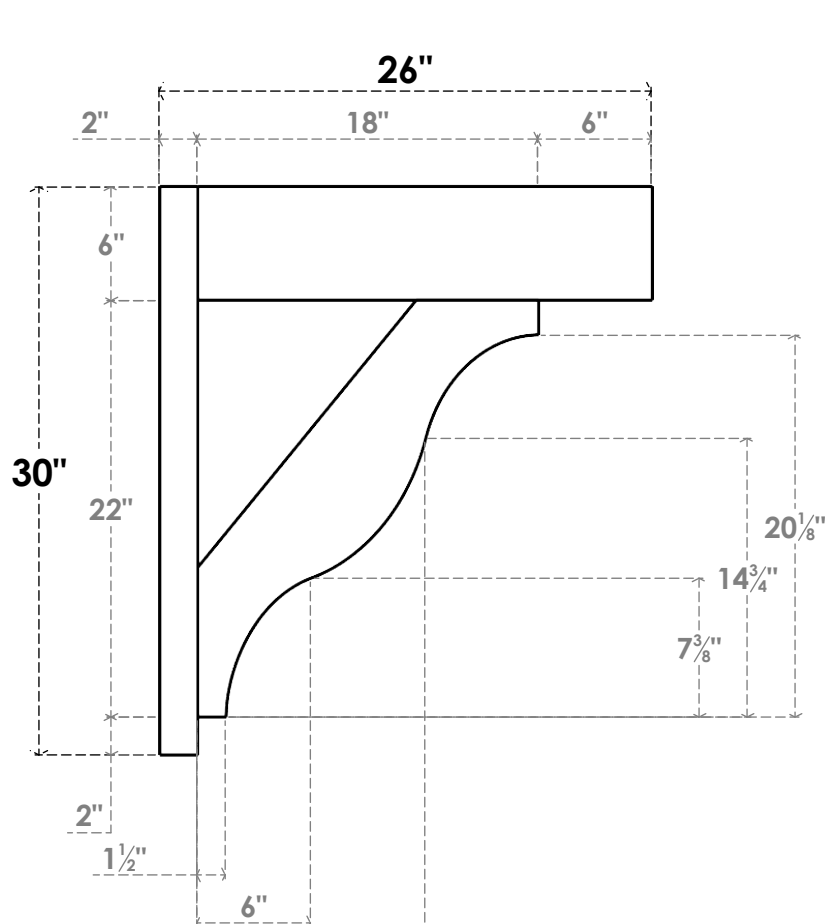

ITEM NUMBER: OUTUROC060X080X26000X30000X060X020X060FST44RCPR

6"W TOP X 8"W BACK X 26"D X 30"H X 6"T TOP X 2"T BACK TIMBERTHANE ROUGH CEDAR FUNSTON FAUX WOOD OPEN OUTLOOKER, BLOCK TOP AND BACK, 6"W CLOSED BRACE, PRIMED TAN

SIDE PROFILE

FRONT PROFILE

ISOMETRIC

EKENA MILLWORK
2300 WEST MAIN ST.
CLARKSVILLE, TX 75426
TOLL FREE: 866-607-0453
WWW.EKENAMILLWORK.COM

NOTES

1. INSTALLATION TO BE COMPLETED IN ACCORDANCE WITH MANUFACTURER'S SPECIFICATIONS.
2. DRAWING MAY NOT BE TO SCALE
3. THIS DRAWING IS INTENDED FOR DESIGN AND PLANNING PURPOSES ONLY.
4. ALL INFORMATION CONTAINED HEREIN WAS CURRENT AT THE TIME OF DEVELOPMENT BUT MUST BE REVIEWED AND APPROVED BY THE PRODUCT MANUFACTURER TO BE CONSIDERED ACCURATE.
5. TIMBERTHANE ARCHITECTURAL PRODUCTS ARE MADE FROM HIGH DENSITY URETHANE AND COME FACTORY PRIMED