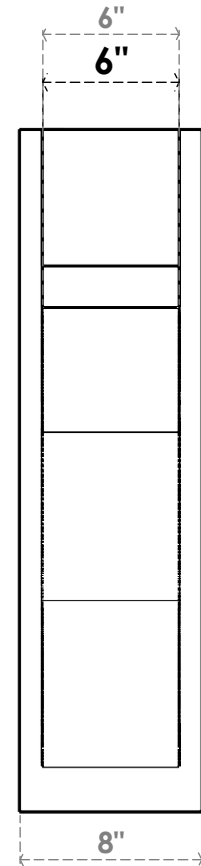

ITEM NUMBER: OUTUROC060X080X26000X30000X060X020X060FST44RCPR

6"W TOP X 8"W BACK X 26"D X 30"H X 6"T TOP X 2"T BACK TIMBERTHANE ROUGH CEDAR FUNSTON FAUX WOOD OPEN OUTLOOKER, BLOCK TOP AND BACK, 6"W CLOSED BRACE, PRIMED TAN

SIDE PROFILE

FRONT PROFILE

ISOMETRIC

EKENA MILLWORK
2300 WEST MAIN ST.
CLARKSVILLE, TX 75426
TOLL FREE: 866-607-0453
WWW.EKENAMILLWORK.COM

NOTES

1. INSTALLATION TO BE COMPLETED IN ACCORDANCE WITH MANUFACTURER'S SPECIFICATIONS.
2. DRAWING MAY NOT BE TO SCALE
3. THIS DRAWING IS INTENDED FOR DESIGN AND PLANNING PURPOSES ONLY.
4. ALL INFORMATION CONTAINED HEREIN WAS CURRENT AT THE TIME OF DEVELOPMENT BUT MUST BE REVIEWED AND APPROVED BY THE PRODUCT MANUFACTURER TO BE CONSIDERED ACCURATE.
5. TIMBERTHANE ARCHITECTURAL PRODUCTS ARE MADE FROM HIGH DENSITY URETHANE AND COME FACTORY PRIMED