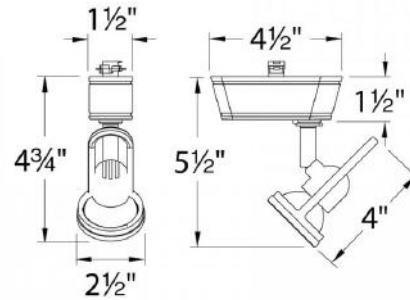

SPECIFICATIONS

Construction:	Die-cast aluminum track head with polycarbonate transformer case and track adapter. Bi-pin ceramic socket for MR16 lamp., Die-cast aluminum fixture with polycarbonate track adapter. Heat resistant rubber grips over rear socket assemblies. Ceramic bi-pin sockets.
Power:	50W, 75W
Input:	120 VAC, 50/60Hz
Dimming:	ELV: 100-15%
Light Source:	LED MR16 (Order separately)
Finish:	Body Electrostatically powder Coated: Black, White
Operating Temp:	-4°F to 104°F (-20°C to 40°C)
Standards:	UL, cUL, Dry Location Listed

Fixture Type: _____

Catalog Number: _____

Project: _____

Location: _____

FINISHES:

LINE DRAWING:

WAC LIGHTING

826 LED WITHOUT LAMP