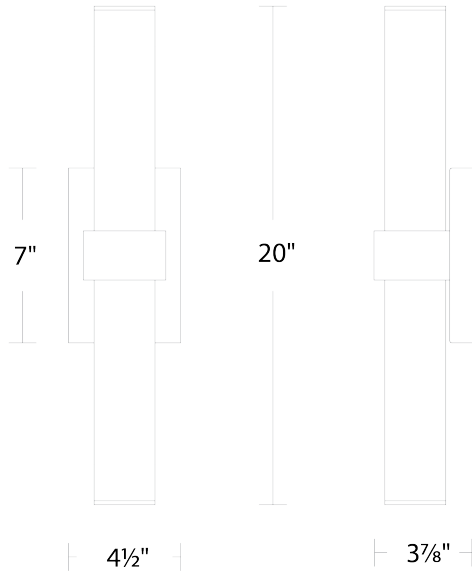

Project: _____

Location: _____

Fixture Type: _____

Catalog Number: _____

AVAILABLE FINISHES:

Quincy

WS-W84520

PRODUCT DESCRIPTION

Tall and slim, the Quincy outdoor wall light boasts a low-profile metal mount that holds a large vertically-mounted cylinder. The double lamping at its center delivers a seamless flow of up and" down, color temperature adjustable LED light through each open end. The 20-inch Quincy is finished in crisp black. "

WS-W84520

Model & Size	Color Temp	Finish	LED Watts	LED Lumens	Delivered Lumens
WS-W84520 20"	2700K	BK Black	22.8W	1604	336
	3000K	BK Black	22.8W	1715	336
	3500K	BK Black	22.8W	1762	336
	4000K	BK Black	22.8W	1741	336