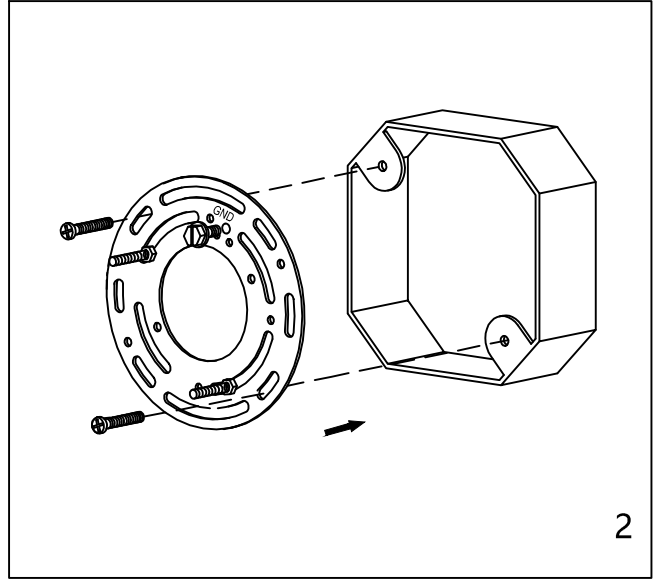

CAUTION - All glass is fragile, use care when handling Glass component(s) and or Lamp(S).

CANOPY MOUNTING & WIRE CONNECTION ASSEMBLY STEPS:

1. C.I.D ————— • H
2. G.H ————— • L
3. J.K ————— • F
4. A.E ————— • C

K.L (Wire and Mounting Box Not Included)

NO	A	B	C	D	E	F	G	H
Part list								
QTY	1	1	2	2	2	3	2	1

FIXTURE ASSEMBLY STEPS :

1. N ————— → A
 2. B ————— → A
- N (Bulb Not Included)

Instructions d'Assemblage et Installation