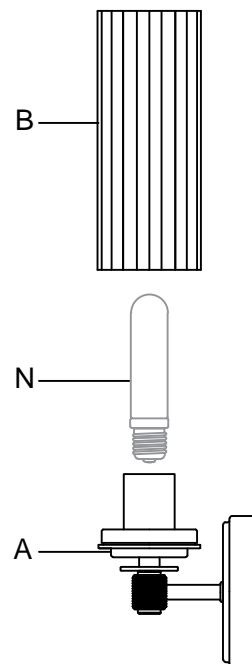

CAUTION - All glass is fragile, use care when handling Glass component(s) and or Lamp(S).

CANOPY MOUNTING & WIRE CONNECTION ASSEMBLY STEPS:

1. C.I.D ————— • H
2. G.H ————— • L
3. J.K ————— • F
4. A.E ————— • C

K.L (Wire and Mounting Box Not Included)

NO	A	B	C	D	E	F	G	H
Part list								
QTY	1	1	2	2	2	3	2	1

FIXTURE ASSEMBLY STEPS :

1. N ————— → A
 2. B ————— → A
- N (Bulb Not Included)

Instructions d'Assemblage et Installation