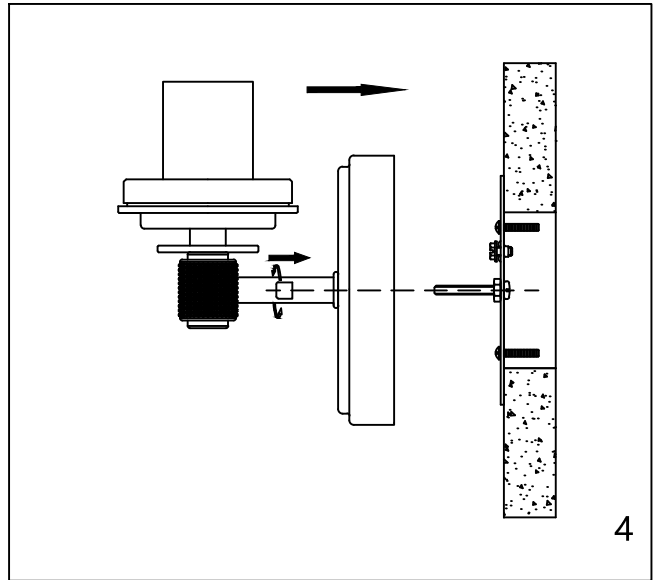

CAUTION - All glass is fragile, use care when handling Glass component(s) and or Lamp(S).

CANOPY MOUNTING & WIRE CONNECTION ASSEMBLY STEPS:

1. C.I.D ————— • H
2. G.H ————— • L
3. J.K ————— • F
4. A.E ————— • C

K.L (Wire and Mounting Box Not Included)

NO	A	B	C	D	E	F	G	H
Part list								
QTY	1	1	2	2	2	3	2	1

FIXTURE ASSEMBLY STEPS :

1. N ————— → A
 2. B ————— → A
- N (Bulb Not Included)

Instructions d'Assemblage et Installation