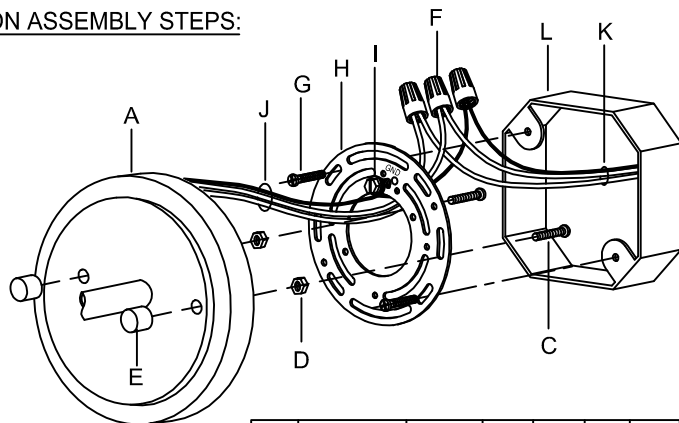

Assembly & Installation Instructions

CAUTION: Read instructions carefully and turn electricity off at main circuit breaker panel before beginning installation.

WARNING - If any Special Control Devices are used with this Fixture, Follow the instructions Carefully to assure full compliance with N.E.C. requirements. If there are any questions, contact a Qualified Electrical Contractor.

WARNING - This product contains chemicals known to the State of California to cause cancer, birth defects and /or other reproductive harm. Thoroughly wash hands after installing, handling, cleaning, or otherwise touching this product

CAUTION - All glass is fragile, use care when handling Glass component(s) and or Lamp(S).

CANOPY MOUNTING & WIRE CONNECTION ASSEMBLY STEPS:

1. C.I.D ————— • H
2. G.H ————— • L
3. J.K ————— • F
4. A.E ————— • C

K.L (Wire and Mounting Box Not Included)