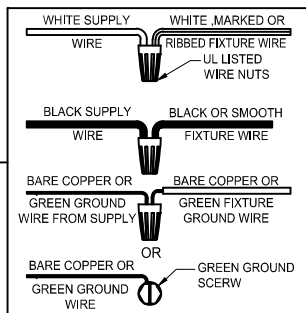

Assembly & Installation Instructions

CAUTION: Read instructions carefully and turn electricity off at main circuit breaker panel before beginning installation.

WARNING - If any Special Control Devices are used with this Fixture, Follow the instructions Carefully to assure full compliance with N.E.C. requirements. If there are any questions, contact a Qualified Electrical Contractor.

WARNING - This product contains chemicals known to the State of California to cause cancer, birth defects and /or other reproductive harm. Thoroughly wash hands after installing, handling, cleaning, or otherwise touching this product

CAUTION - All glass is fragile, use care when handling Glass component(s) and or Lamp(S).

CANOPY MOUNTING & WIRE CONNECTION ASSEMBLY STEPS:

1. C.I.D ————— • H
2. G.H ————— • L
3. J.K ————— • F
4. A.E ————— • C

K.L (Wire and Mounting Box Not Included)