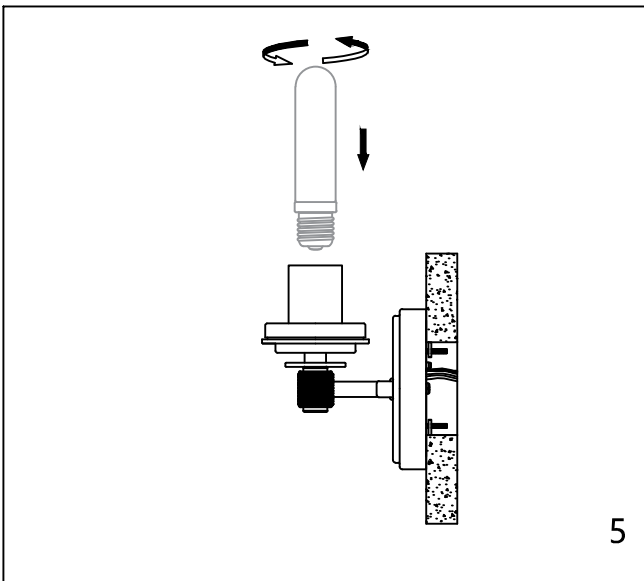

CAUTION - All glass is fragile, use care when handling Glass component(s) and or Lamp(S).

CANOPY MOUNTING & WIRE CONNECTION ASSEMBLY STEPS:

1. C.I.D ————— • H
2. G.H ————— • L
3. J.K ————— • F
4. A.E ————— • C

K.L (Wire and Mounting Box Not Included)

NO	A	B	C	D	E	F	G	H
Part list								
QTY	1	1	2	2	2	3	2	1

FIXTURE ASSEMBLY STEPS :

1. N ————— → A
 2. B ————— → A
- N (Bulb Not Included)

Instructions d'Assemblage et Installation