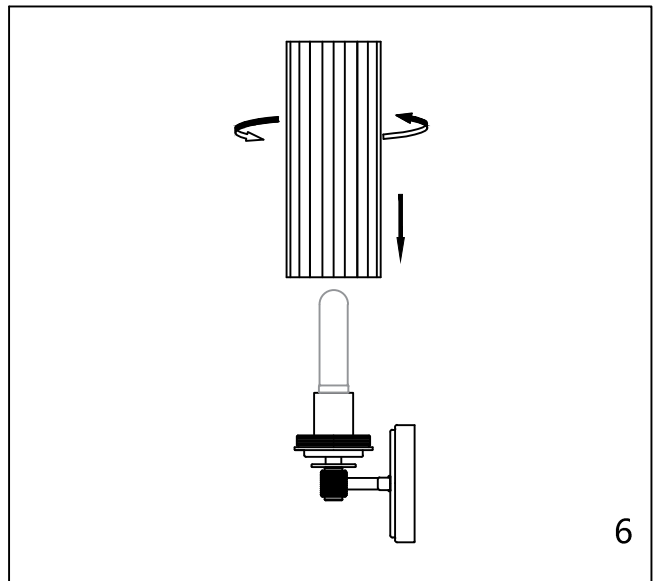

CAUTION - All glass is fragile, use care when handling Glass component(s) and or Lamp(S).

CANOPY MOUNTING & WIRE CONNECTION ASSEMBLY STEPS:

1. C.I.D ————— • H
2. G.H ————— • L
3. J.K ————— • F
4. A.E ————— • C

K.L (Wire and Mounting Box Not Included)

NO	A	B	C	D	E	F	G	H
Part list								
QTY	1	1	2	2	2	3	2	1

FIXTURE ASSEMBLY STEPS :

1. N ————— → A
 2. B ————— → A
- N (Bulb Not Included)

Instructions d'Assemblage et Installation