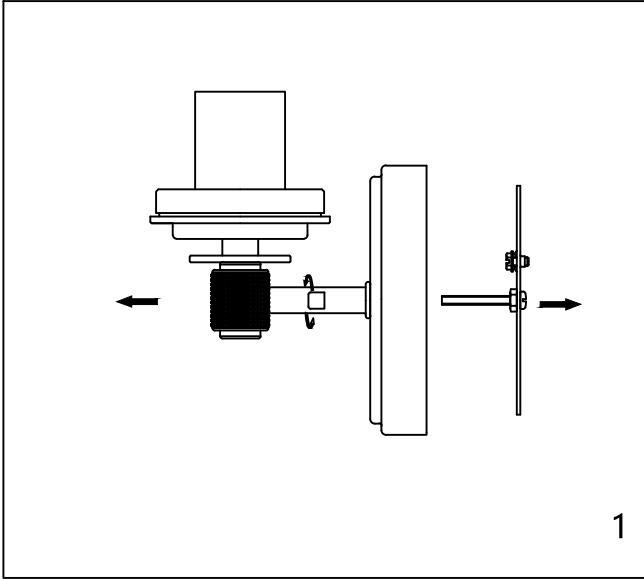

CAUTION - All glass is fragile, use care when handling Glass component(s) and or Lamp(S).

CANOPY MOUNTING & WIRE CONNECTION ASSEMBLY STEPS:

1. C.I.D ————— • H
2. G.H ————— • L
3. J.K ————— • F
4. A.E ————— • C

K.L (Wire and Mounting Box Not Included)

NO	A	B	C	D	E	F	G	H
Part list								
QTY	1	1	2	2	2	3	2	1

FIXTURE ASSEMBLY STEPS :

1. N ————— → A
 2. B ————— → A
- N (Bulb Not Included)

Instructions d'Assemblage et Installation