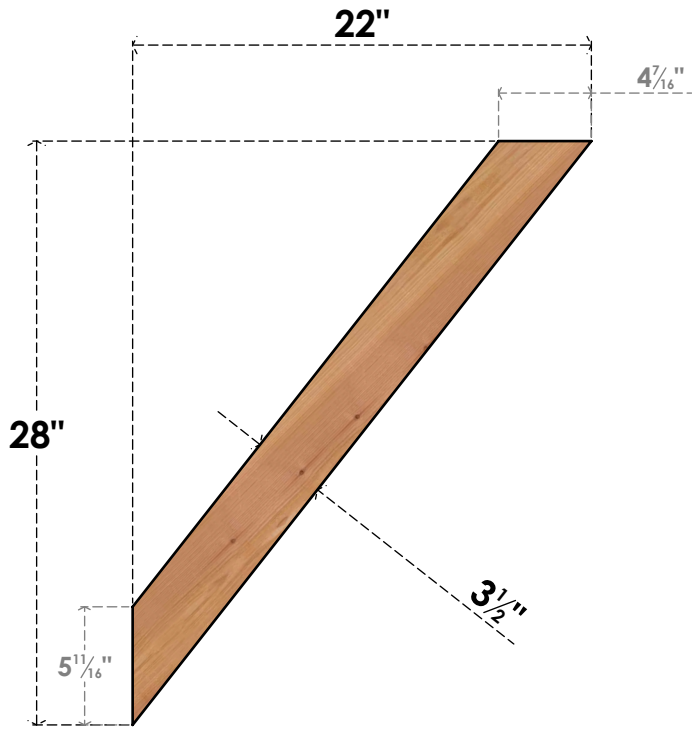

BRC04X22X28TRA00SWR

3 1/2"W X 22"D X 28"H TRADITIONAL SMOOTH BRACE, WESTERN RED CEDAR

SIDE

FRONT

EKENA MILLWORK
 2300 WEST MAIN ST.
 CLARKSVILLE, TX 75426
 TOLL FREE: 866-607-0453
 WWW.EKENAMILLWORK.COM

NOTES