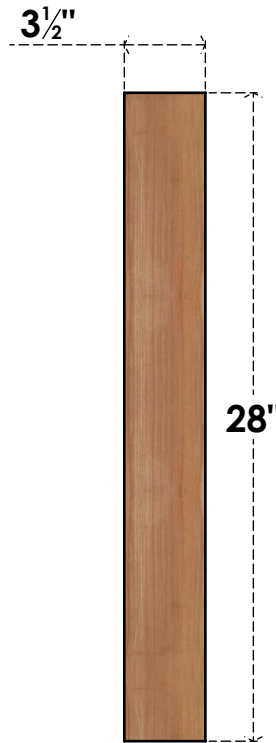

BRC04X22X28TRA00SWR

3 1/2"W X 22"D X 28"H TRADITIONAL SMOOTH BRACE, WESTERN RED CEDAR

SIDE

FRONT

EKENA MILLWORK
 2300 WEST MAIN ST.
 CLARKSVILLE, TX 75426
 TOLL FREE: 866-607-0453
 WWW.EKENAMILLWORK.COM

NOTES

1. INSTALLATION TO BE COMPLETED IN ACCORDANCE WITH MANUFACTURER'S SPECIFICATIONS.
2. DRAWING MAY NOT BE TO SCALE
3. THIS DRAWING IS INTENDED FOR DESIGN AND PLANNING PURPOSES ONLY.
4. ALL INFORMATION CONTAINED HEREIN WAS CURRENT AT THE TIME OF DEVELOPMENT BUT MUST BE REVIEWED AND APPROVED BY THE PRODUCT MANUFACTURER TO BE CONSIDERED ACCURATE.
5. PRODUCTS ARE NOT KILN DRIED. THIS ITEM IS UNIQUE AND WILL CONTAIN THE NATURAL VARIATIONS THAT THE WOOD SPECIES OFFERS. THIS MAY RESULT IN VARIATIONS UP TO 1/4"