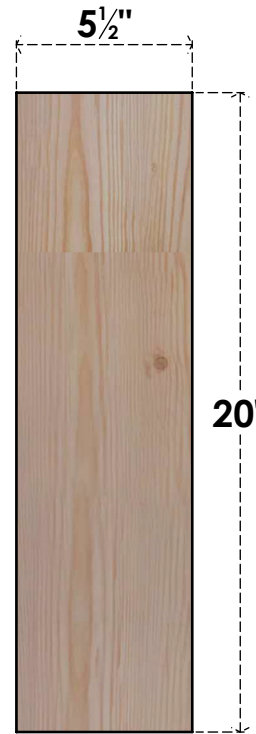

BRC06X12X20TRA00SDF

5 1/2"W X 12"D X 20"H TRADITIONAL SMOOTH BRACE, DOUGLAS FIR

SIDE

FRONT

EKENA MILLWORK
 2300 WEST MAIN ST.
 CLARKSVILLE, TX 75426
 TOLL FREE: 866-607-0453
 WWW.EKENAMILLWORK.COM

NOTES

1. INSTALLATION TO BE COMPLETED IN ACCORDANCE WITH MANUFACTURER'S SPECIFICATIONS.
2. DRAWING MAY NOT BE TO SCALE
3. THIS DRAWING IS INTENDED FOR DESIGN AND PLANNING PURPOSES ONLY.
4. ALL INFORMATION CONTAINED HEREIN WAS CURRENT AT THE TIME OF DEVELOPMENT BUT MUST BE REVIEWED AND APPROVED BY THE PRODUCT MANUFACTURER TO BE CONSIDERED ACCURATE.
5. PRODUCTS ARE NOT KILN DRIED. THIS ITEM IS UNIQUE AND WILL CONTAIN THE NATURAL VARIATIONS THAT THE WOOD SPECIES OFFERS. THIS MAY RESULT IN VARIATIONS UP TO 1/4"