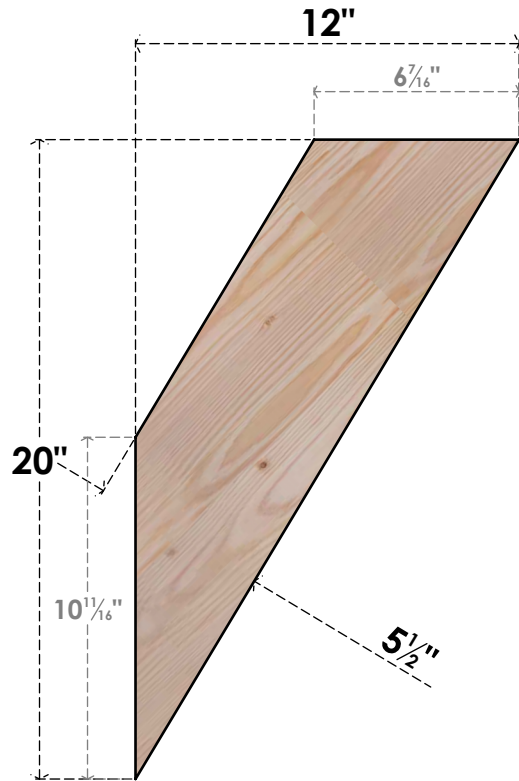

BRC06X12X20TRA00SDF

5 1/2"W X 12"D X 20"H TRADITIONAL SMOOTH BRACE, DOUGLAS FIR

SIDE

FRONT

EKENA MILLWORK
 2300 WEST MAIN ST.
 CLARKSVILLE, TX 75426
 TOLL FREE: 866-607-0453
 WWW.EKENAMILLWORK.COM

NOTES

1. INSTALLATION TO BE COMPLETED IN ACCORDANCE WITH MANUFACTURER'S SPECIFICATIONS.
2. DRAWING MAY NOT BE TO SCALE
3. THIS DRAWING IS INTENDED FOR DESIGN AND PLANNING PURPOSES ONLY.
4. ALL INFORMATION CONTAINED HEREIN WAS CURRENT AT THE TIME OF DEVELOPMENT BUT MUST BE REVIEWED AND APPROVED BY THE PRODUCT MANUFACTURER TO BE CONSIDERED ACCURATE.
5. PRODUCTS ARE NOT KILN DRIED. THIS ITEM IS UNIQUE AND WILL CONTAIN THE NATURAL VARIATIONS THAT THE WOOD SPECIES OFFERS. THIS MAY RESULT IN VARIATIONS UP TO 1/4"