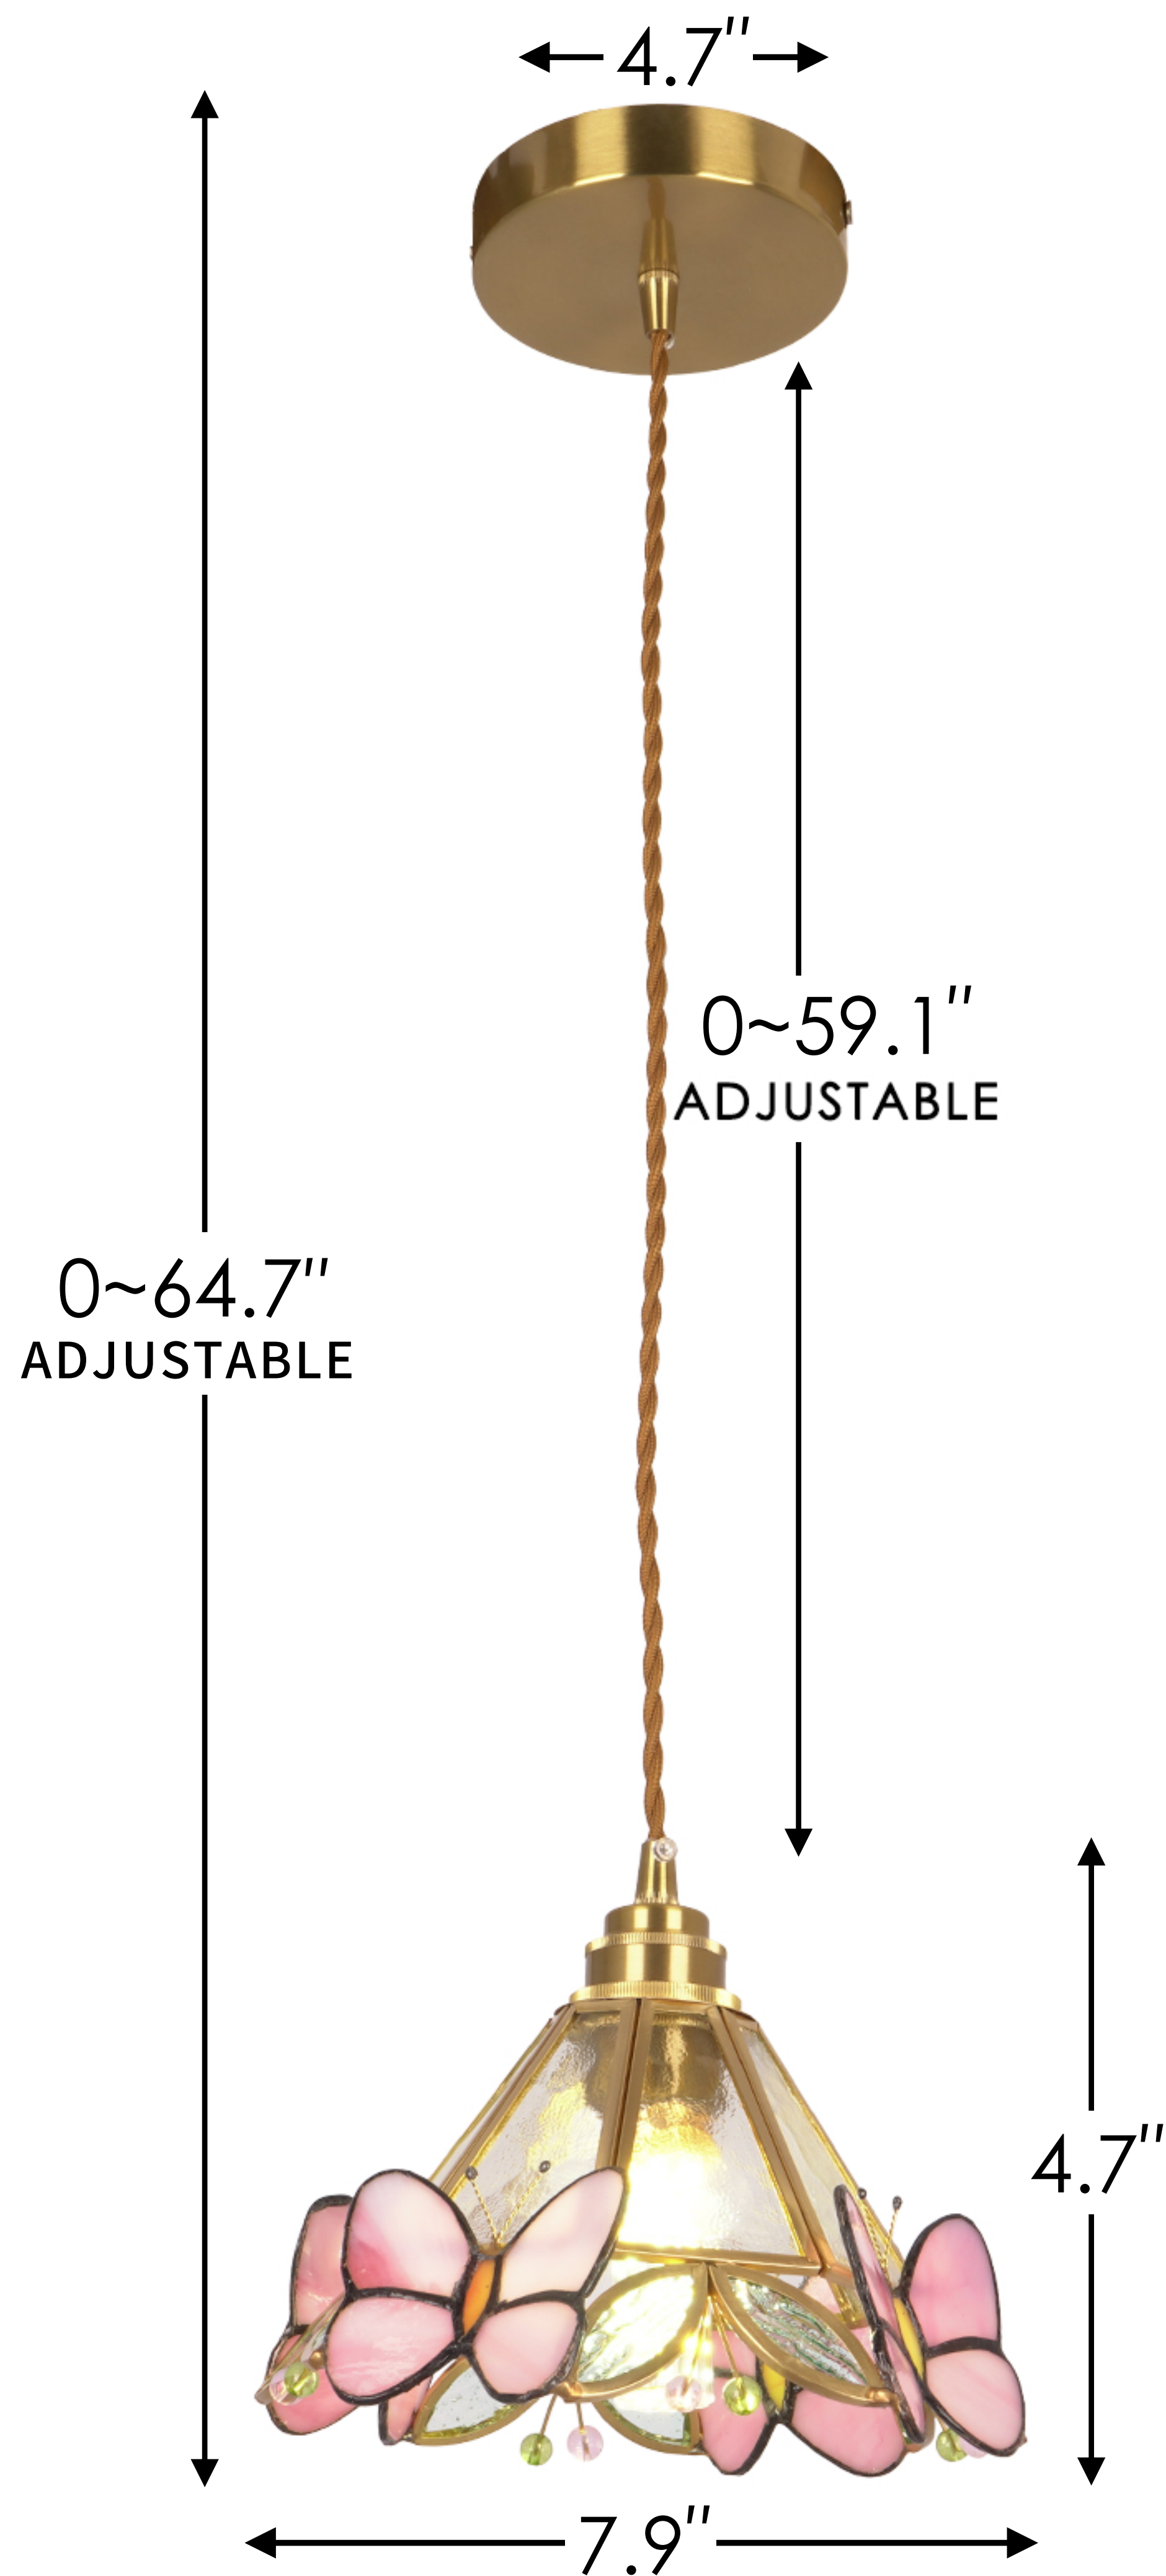

PRODUCT SIZE

Lamp Body Color : Colorful

Material : Glass + Copper

Net Weight : 2.87 lbs

E26 light bulb

1×E26 (With 1 Pcs 3-Color Light Source)