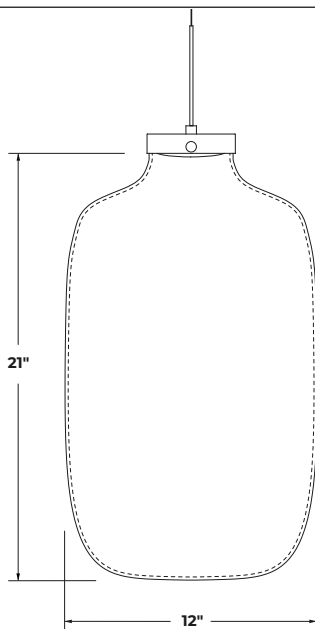

BRAVA TALL PENDANT

ITEM NO.	PEN-BRA-TAL	DESIGNER	JEREMY PYLES	DATE	2022	SERIES	CONSTELLATION

Move over standard size pendants, the Brava Tall pendant light is a show stopper! Niche is pushing the limit when it comes to the scale of this large handmade piece of glass. The low-voltage Brava Tall pendant has a grand, yet slender frame allowing it to easily be installed in multiples or paired with its shorter, wider counterpart to create a custom installation.

The Constellation Series pushes the boundary of both scale and technology. Each glass shade is suspended from a low voltage coaxial cable and illuminated by a custom integrated LED source and diffuser that are housed within the premium metal glass holder.

MATERIAL

Hand-blown glass

ELECTRICAL & HARDWARE

See product page for all hardware options.

CEILING CANOPY

Available in five premium finishes: Graphite, Satin Brass, Polished Nickel, Brushed Nickel, and Matte White

LEAD TIME

Generally in stock (in limited quantities) and ships within 7-10 days

DIMENSIONS

12" W (30 CM) x 21" H (53 CM)

PRODUCT PAGE

store.nichemodern.com/products/brava-tall-pendant-light

UL/CUL/CE LISTED UPON REQUEST

FEATURED IN PHOTO

HANDMADE CRYSTAL GLASS SHADE

Low Voltage Polished Nickel Glass Holder

GLASS COLOR OPTIONS