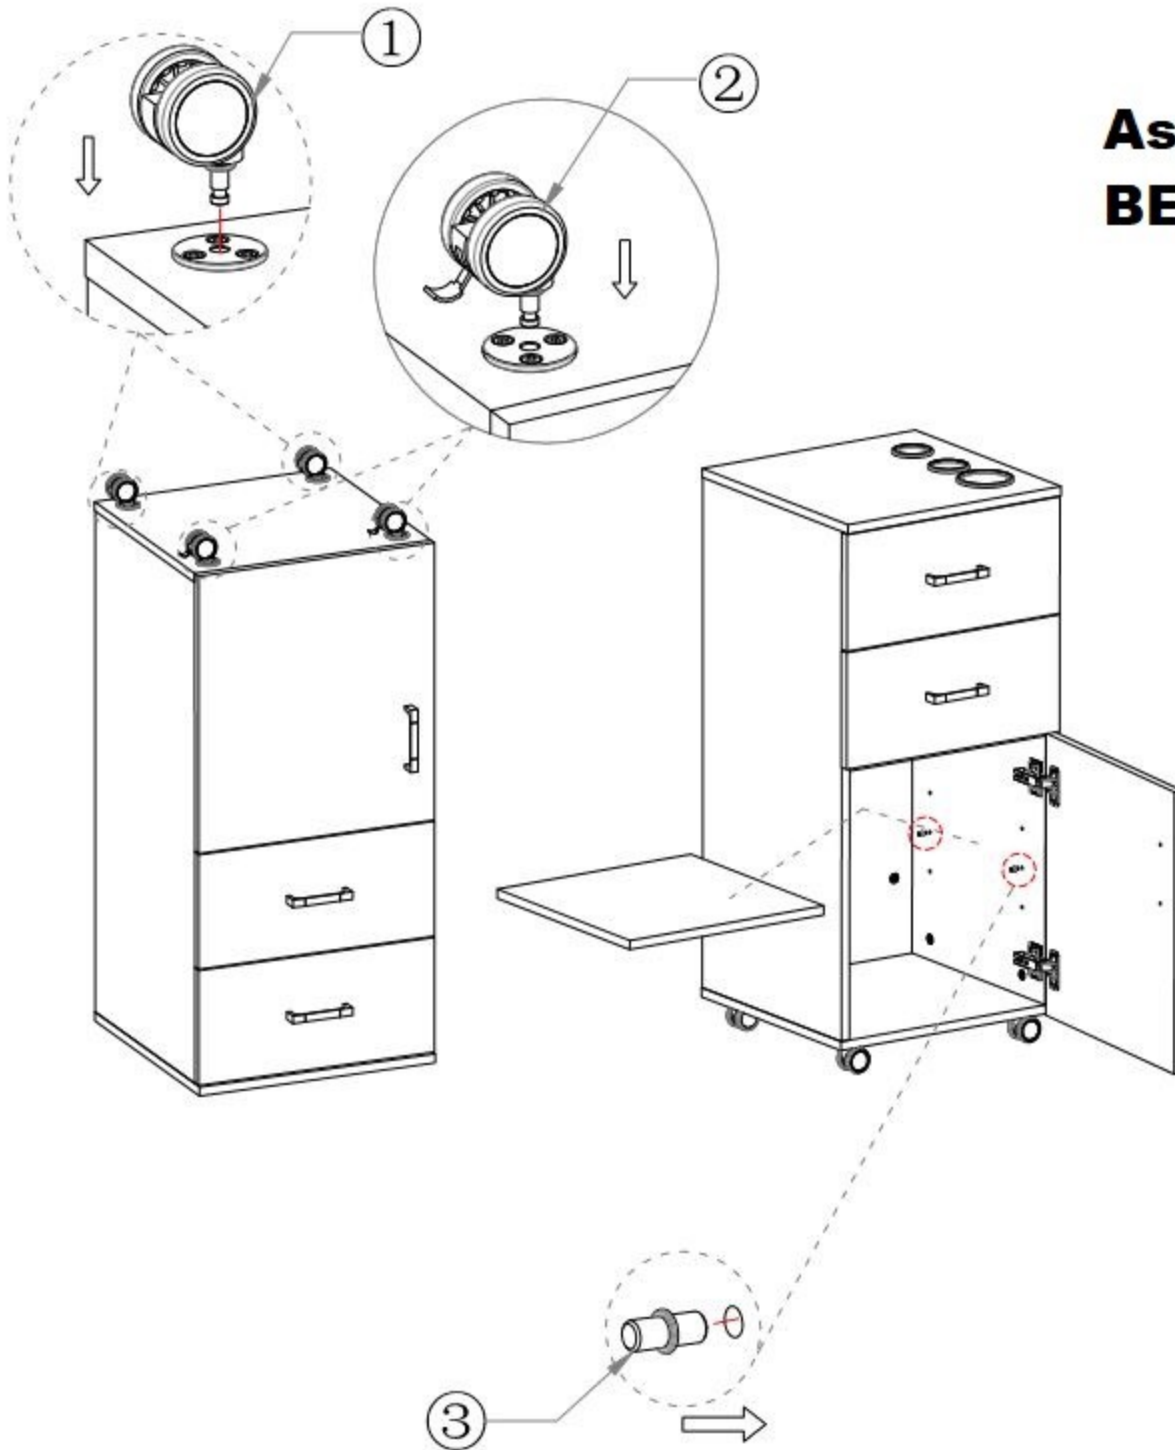

Assembly Instruction

BELLA Rolling Styling Station

PH11 ACCESSORY:

①		Wheel-1	2PC
②		Wheel-2	2PC
③		Platelet Granule	4PC