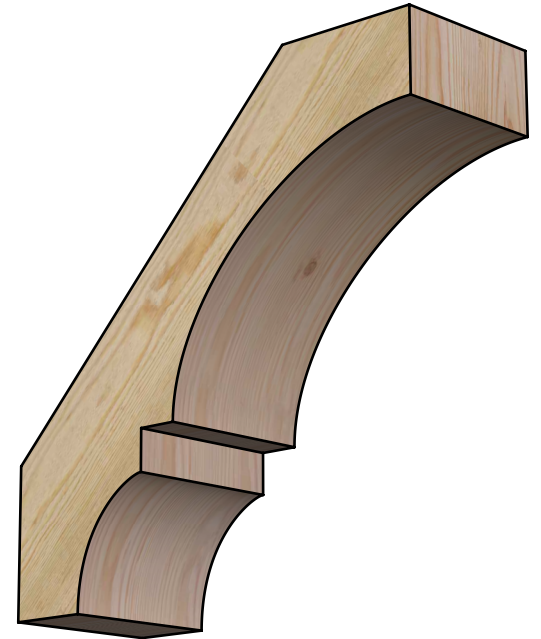

BRC06X18X18BOA00RDF

6"W X 18"D X 18"H BALBOA ROUGH SAWN BRACE, DOUGLAS FIR

SIDE

FRONT

EKENA MILLWORK
 2300 WEST MAIN ST.
 CLARKSVILLE, TX 75426
 TOLL FREE: 866-607-0453
 WWW.EKENAMILLWORK.COM

NOTES

1. INSTALLATION TO BE COMPLETED IN ACCORDANCE WITH MANUFACTURER'S SPECIFICATIONS.
2. DRAWING MAY NOT BE TO SCALE
3. THIS DRAWING IS INTENDED FOR DESIGN AND PLANNING PURPOSES ONLY.
4. ALL INFORMATION CONTAINED HEREIN WAS CURRENT AT THE TIME OF DEVELOPMENT BUT MUST BE REVIEWED AND APPROVED BY THE PRODUCT MANUFACTURER TO BE CONSIDERED ACCURATE.
5. PRODUCTS ARE NOT KILN DRIED. THIS ITEM IS UNIQUE AND WILL CONTAIN THE NATURAL VARIATIONS THAT THE WOOD SPECIES OFFERS. THIS MAY RESULT IN VARIATIONS UP TO 1/4"