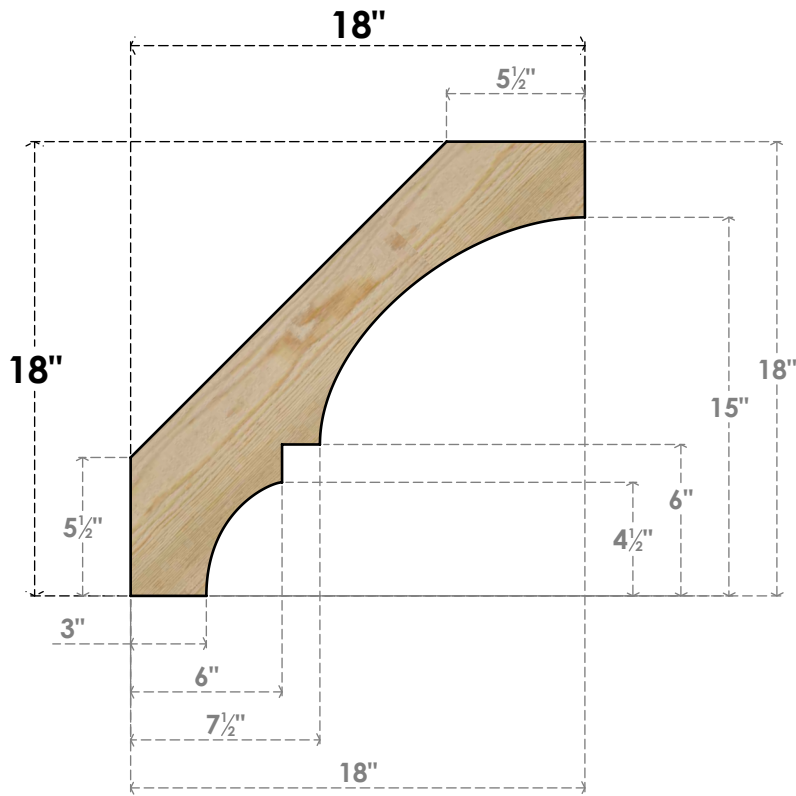

BRC06X18X18BOA00RDF

6"W X 18"D X 18"H BALBOA ROUGH SAWN BRACE, DOUGLAS FIR

SIDE

FRONT

EKENA MILLWORK
 2300 WEST MAIN ST.
 CLARKSVILLE, TX 75426
 TOLL FREE: 866-607-0453
 WWW.EKENAMILLWORK.COM

NOTES

1. INSTALLATION TO BE COMPLETED IN ACCORDANCE WITH MANUFACTURER'S SPECIFICATIONS.
2. DRAWING MAY NOT BE TO SCALE
3. THIS DRAWING IS INTENDED FOR DESIGN AND PLANNING PURPOSES ONLY.
4. ALL INFORMATION CONTAINED HEREIN WAS CURRENT AT THE TIME OF DEVELOPMENT BUT MUST BE REVIEWED AND APPROVED BY THE PRODUCT MANUFACTURER TO BE CONSIDERED ACCURATE.
5. PRODUCTS ARE NOT KILN DRIED. THIS ITEM IS UNIQUE AND WILL CONTAIN THE NATURAL VARIATIONS THAT THE WOOD SPECIES OFFERS. THIS MAY RESULT IN VARIATIONS UP TO 1/4"