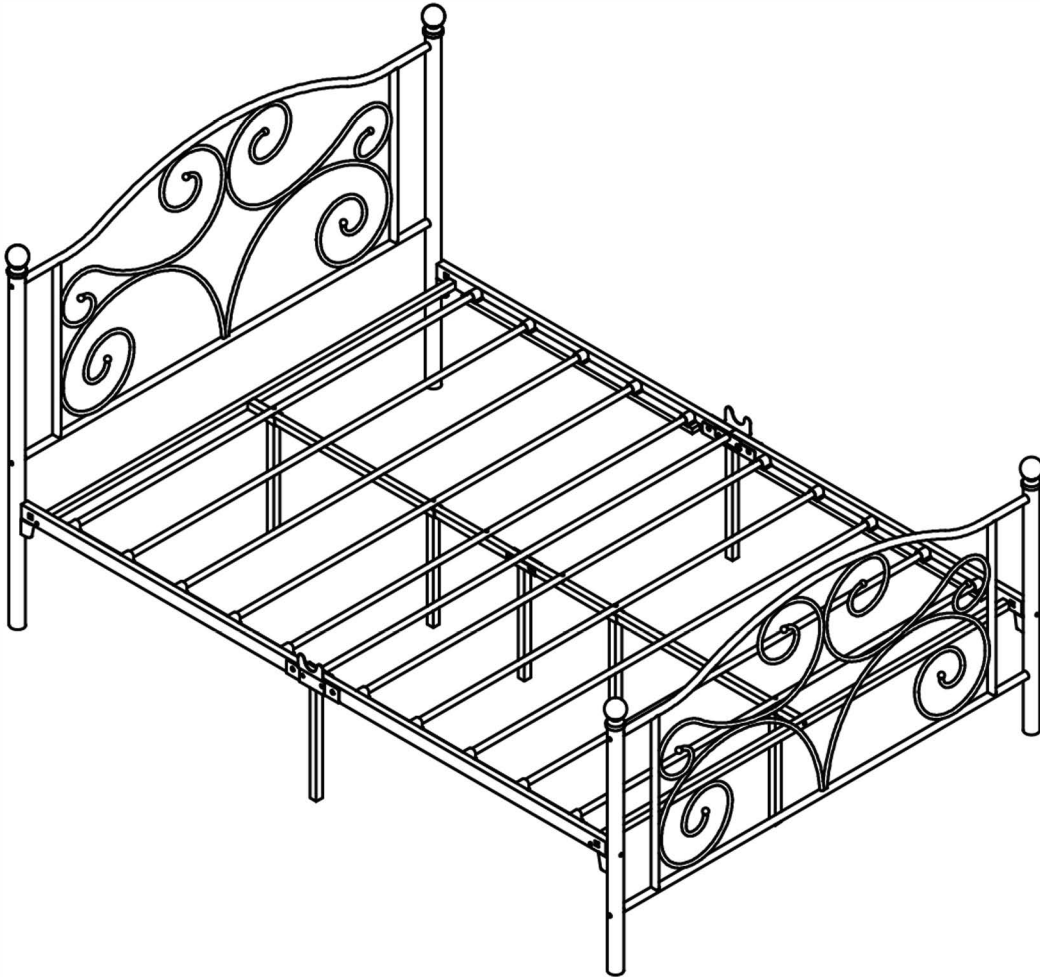

ASSEMBLY INSTRUCTION

NOTES:

- The item is only intended to be used indoors. The product must be assembled and used in accordance with the provisions of the manual.
- It is recommended that assembly is undertaken by about 2 adults. Please read assembly instructions before assembly and strictly adhere to each step outlined. Estimated assembly time is 30 minutes.

WARNING:

- **WARNING FOR YOUNG CHILDREN** - This product contains small components, please ensure that they are kept away from small children while assembling.

1

PARTS LIST

A	B	C	O	P	Q	R	S	T					
													
2PCS	2PCS	2PCS	1PCS	4PCS	6PCS	2PCS	2PCS	2PCS					
U	V	W	X	Y	Z	a	b	c	d	e	f	g	t
													
2PCS	2PCS	4PCS	1PCS	4PCS	2PCS	1/4*85 4PCS	1/4*50 8PCS	1/4*45 4PCS	1/4*37 2PCS	1/4*30 8PCS	1/4*23 4PCS	1/4*19 4PCS	2PCS
u	v	w	x	y									
													
1/4 4PCS	1/4 8PCS	1/4 2PCS	1/4 2PCS	1PCS									